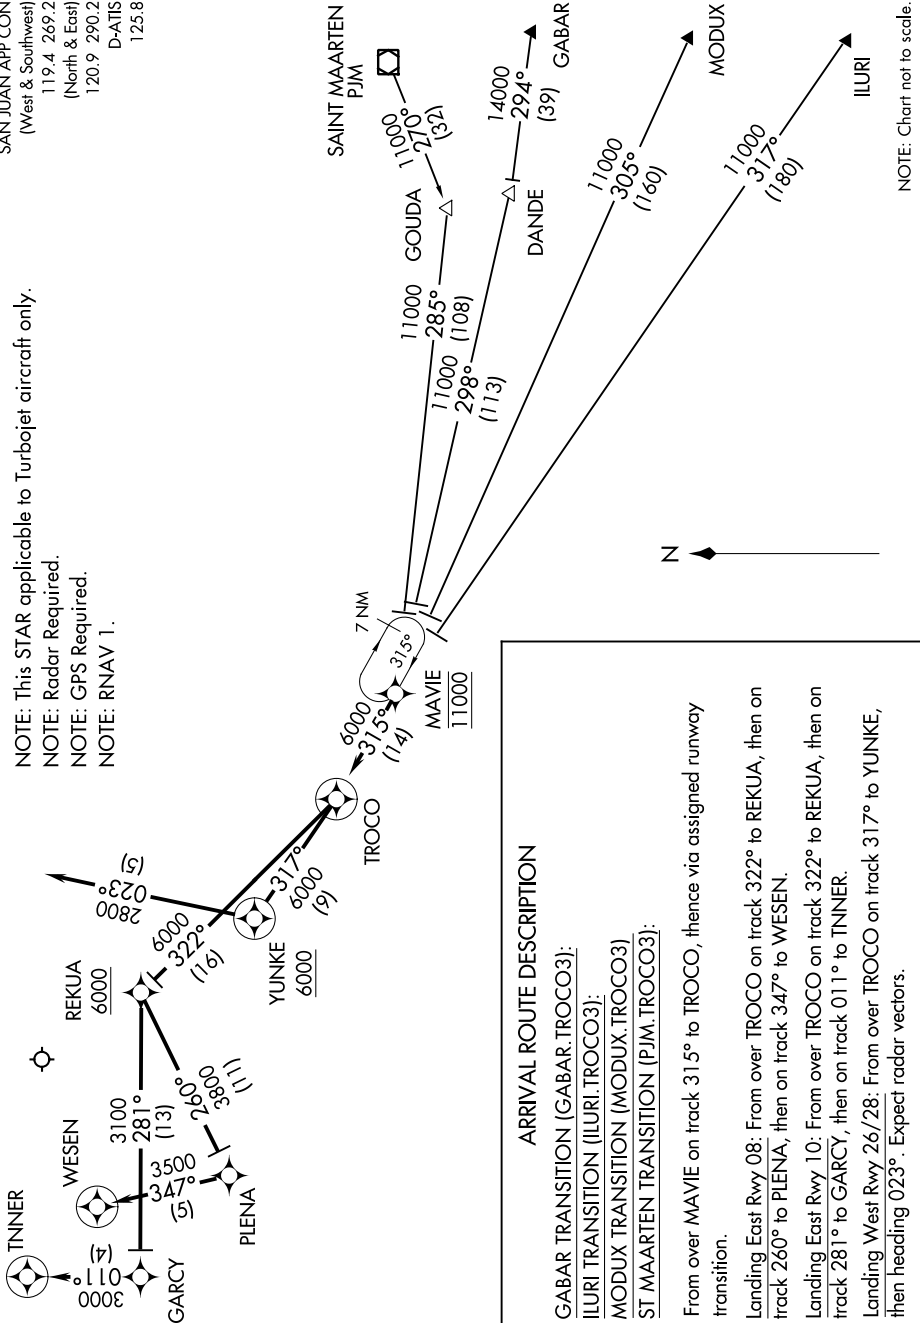

# TROCO THREE ARRIVAL (RNAV)

SAN JUAN APP CON  
(West & Southwest)  
119.4 269.2  
(North & East)  
120.9 290.2  
D-ATIS  
125.8

NOTE: This STAR applicable to Turbojet aircraft only.  
NOTE: Radar Required.  
NOTE: GPS Required.  
NOTE: RNAV 1.

NOTE: Chart not to scale.

SE-3, 25 FEB 2021 to 25 MAR 2021

SE-3, 25 FEB 2021 to 25 MAR 2021