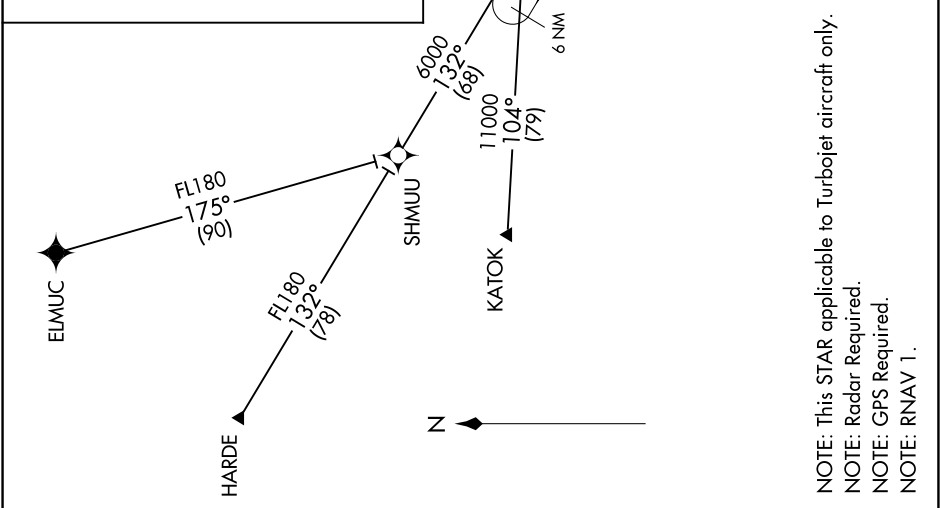

BEANO THREE ARRIVAL (RNAV)

SE-3, 25 FEB 2021 to 25 MAR 2021

SAN JUAN APP CON
(West & Southwest)
119.4 269.2
(North & East)
120.9 290.2
D-ATIS
125.8

ARRIVAL ROUTE DESCRIPTION

- ELMUC TRANSITION (ELMUC.BEANO3):
- HARDE TRANSITION (HARDE.BEANO3):
- KATOK TRANSITION (KATOK.BEANO3):

Landing East Rwy 08: From over BEANO on track 140° to MYLET, then on track 154° to WESEN.

Landing East Rwy 10: From over BEANO on track 140° to MYLET, then on track 140° to TNNER.

Landing West Rwy 26/28: From over BEANO on track 105° to MAELO, then on track 105° heading. Expect radar vectors.

- NOTE: This STAR applicable to Turbojet aircraft only.
- NOTE: Radar Required.
- NOTE: GPS Required.
- NOTE: RNAV 1.

NOTE: Chart not to scale.

SE-3, 25 FEB 2021 to 25 MAR 2021

BEANO THREE ARRIVAL (RNAV)