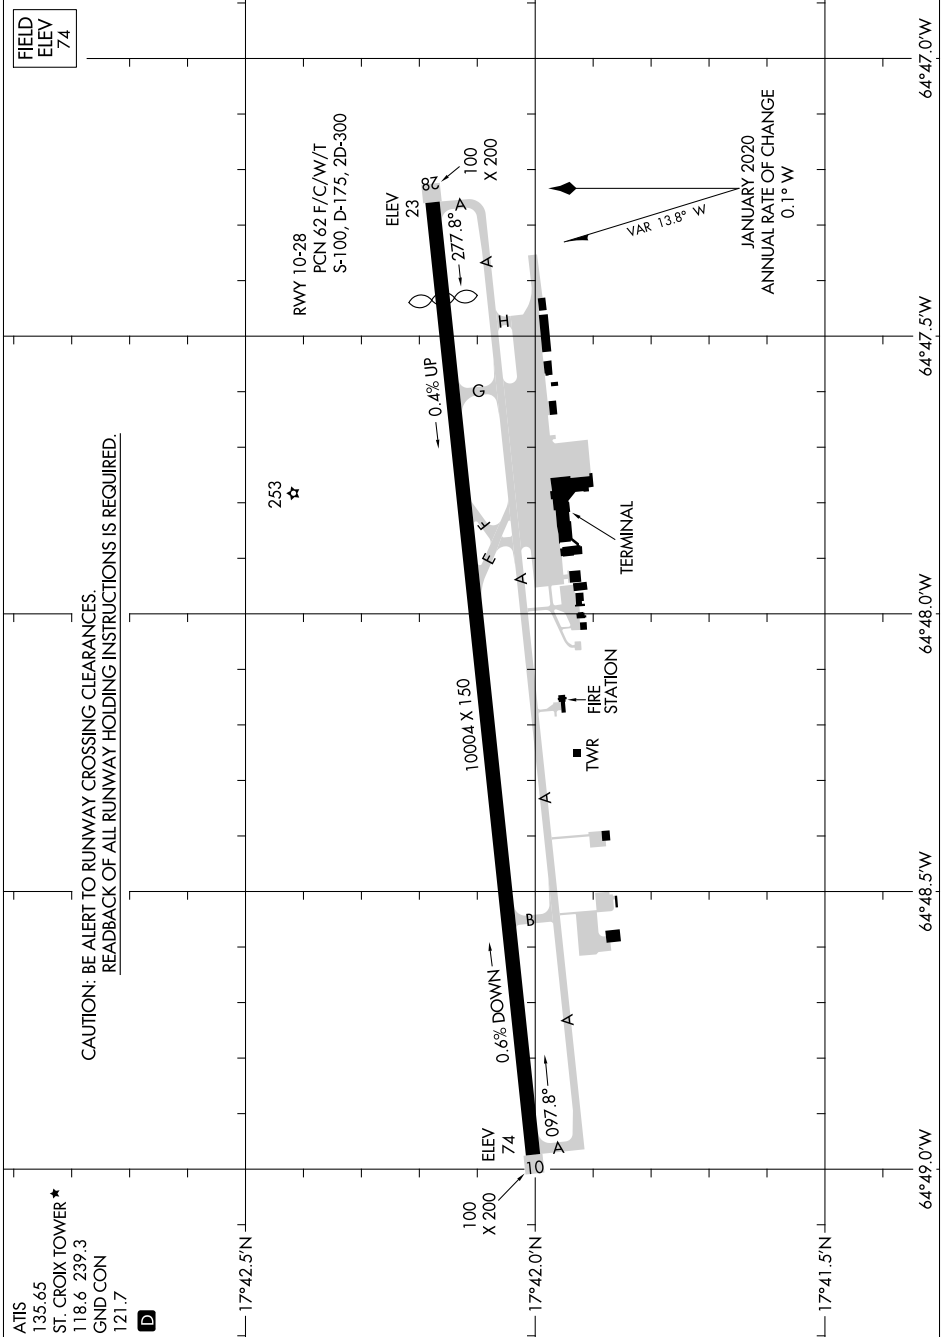

# AIRPORT DIAGRAM

AL-5008 (FAA)

HENRY E ROHLSSEN (STX)(TISX)  
CHRISTIANSTED, ST. CROIX, VIRGIN ISLANDS

SE-3, 25 FEB 2021 to 25 MAR 2021

SE-3, 25 FEB 2021 to 25 MAR 2021

FIELD  
ELEV  
74

CAUTION: BE ALERT TO RUNWAY CROSSING CLEARANCES.  
READBACK OF ALL RUNWAY HOLDING INSTRUCTIONS IS REQUIRED.

ATIS  
135.65  
ST. CROIX TOWER ★  
118.6 239.3  
GND CON  
121.7  
D