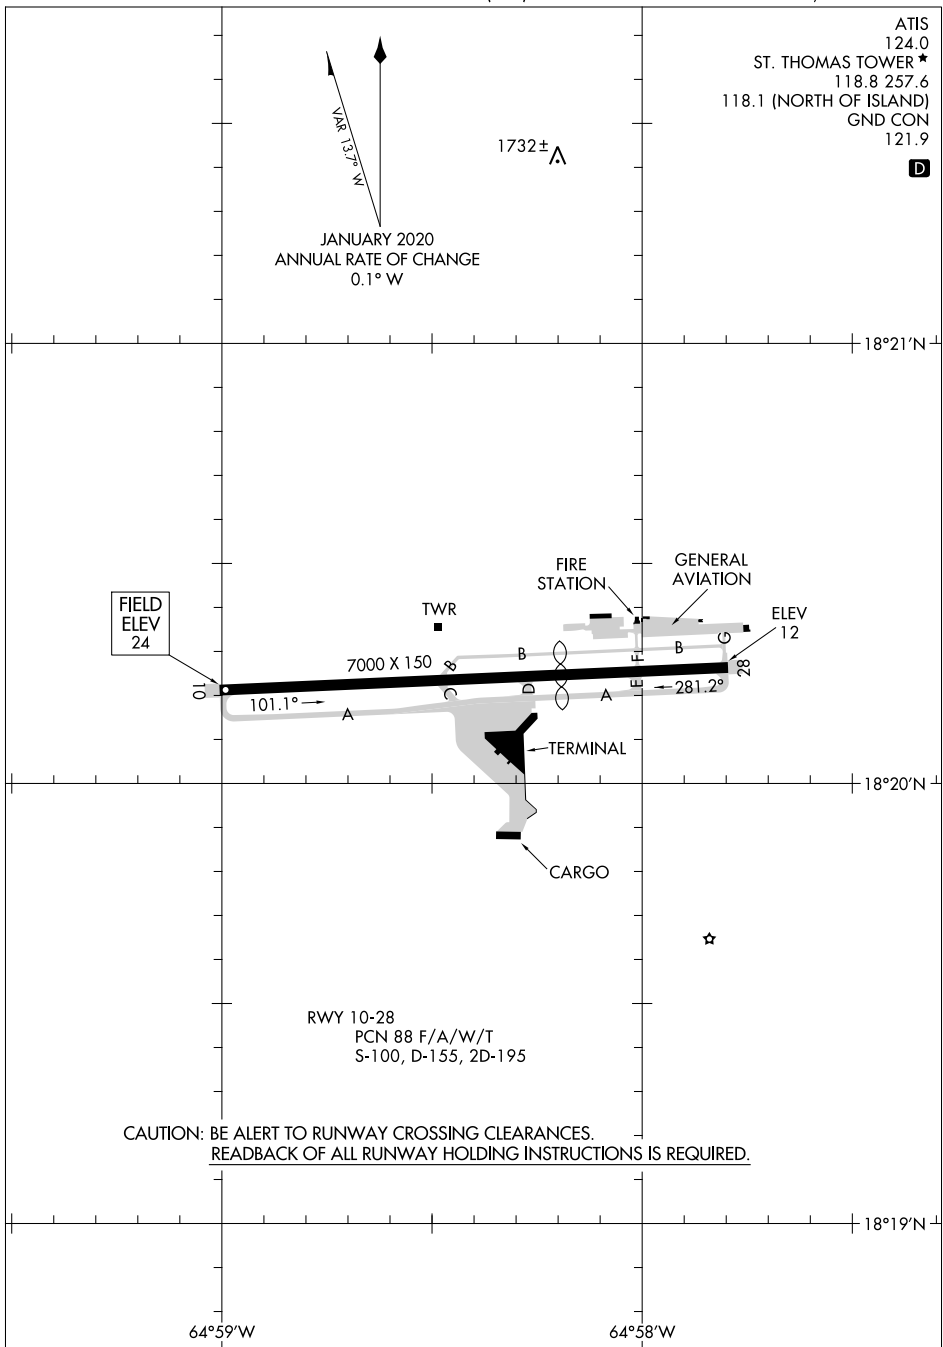

20086

AIRPORT DIAGRAM

AL-5005 (FAA)

CYRIL E KING (STT) (TIST)
CHARLOTTE AMALIE, VIRGIN ISLANDS

ATIS 124.0
 ST. THOMAS TOWER ★ 118.8 257.6
 118.1 (NORTH OF ISLAND)
 GND CON 121.9

D

SE-3, 25 FEB 2021 to 25 MAR 2021

SE-3, 25 FEB 2021 to 25 MAR 2021

CAUTION: BE ALERT TO RUNWAY CROSSING CLEARANCES.
READBACK OF ALL RUNWAY HOLDING INSTRUCTIONS IS REQUIRED.

RWY 10-28
 PCN 88 F/A/W/T
 S-100, D-155, 2D-195

AIRPORT DIAGRAM

20086