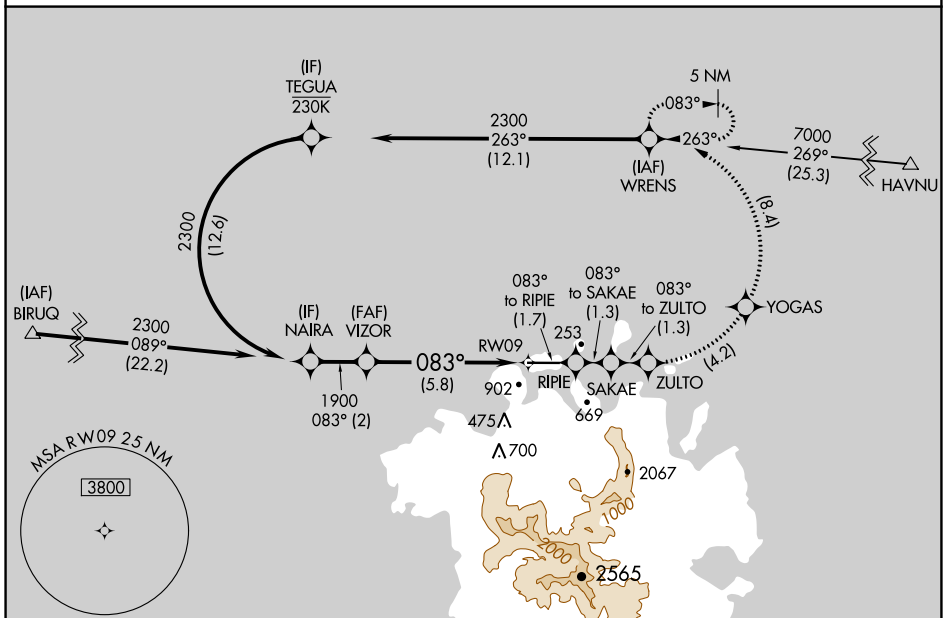

APP CRS	Rwy Idg	6600
083°	TDZE	9
	Apt Elev	9

RNAV (RNP) Z RWY 9

POHNPEI INTL (PNI)(PTPN)

▼ Obtain local altimeter setting on CTAF; when not received, procedure NA. For uncompensated Baro-VNAV systems, procedure NA below 20°C (68°F) or above 54°C (130°F). Missed approach requires RNP less than 1.0. RF required. GPS required. No controlled airspace below 5500 feet.

MISSED APPROACH: (Do not exceed 230K until WRENS) Climb to 2300 on the RNAV missed approach route to WRENS and hold.

POHNPEI RADIO
123.6 (CTAF)

PAC, 25 FEB 2021 to 22 APR 2021

PAC, 25 FEB 2021 to 22 APR 2021