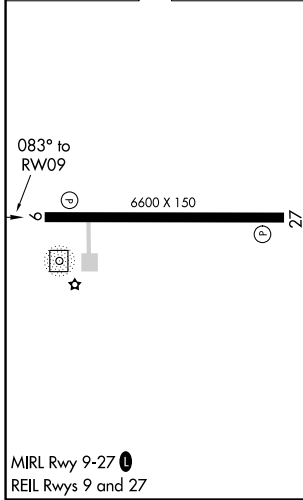

CATEGORY	A	B	C	D
RNP 0.15 DA	259-1 250 (300-1)			

AUTHORIZATION REQUIRED