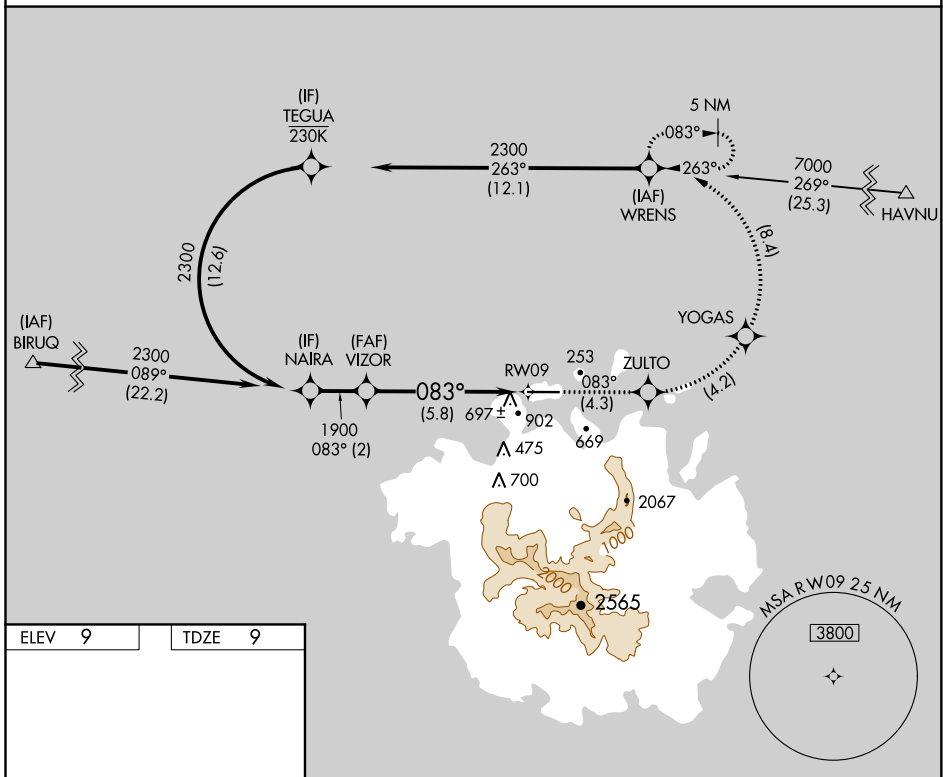

APP CRS	Rwy Idg	<b>6600</b>
<b>083°</b>	TDZE	<b>9</b>
	Apt Elev	<b>9</b>

# RNAV (RNP) Y RWY 9

POHNPEI INTL (PNI)(PTPN)

**⚠** Obtain local altimeter setting on CTAF; when not received, procedure NA.  
**⚠** For uncompensated Baro-VNAV systems, procedure NA below 20°C (68°F) or above 54°C (130°F). Missed approach requires RNP less than 1.0. RF required. GPS required. No controlled airspace below 5500 feet.

**MISSED APPROACH:** (Do not exceed 230K until WRENS) Climb to 2300 on the RNAV missed approach route to WRENS and hold.

POHNPEI RADIO  
**123.6 (CTAF)**

PAC, 25 FEB 2021 to 22 APR 2021

PAC, 25 FEB 2021 to 22 APR 2021

ELEV	9	TDZE	9
------	---	------	---

083° to RWY 09

MIRL Rwy 9-27   
 REIL Rwys 9 and 27

VIZOR	2300	ZULTO	YOGAS	WRENS
1900				
Procedure Turn NA	tr 083°			

See planview for multiple IF locations.

GP 3.00°  
 TCH 50