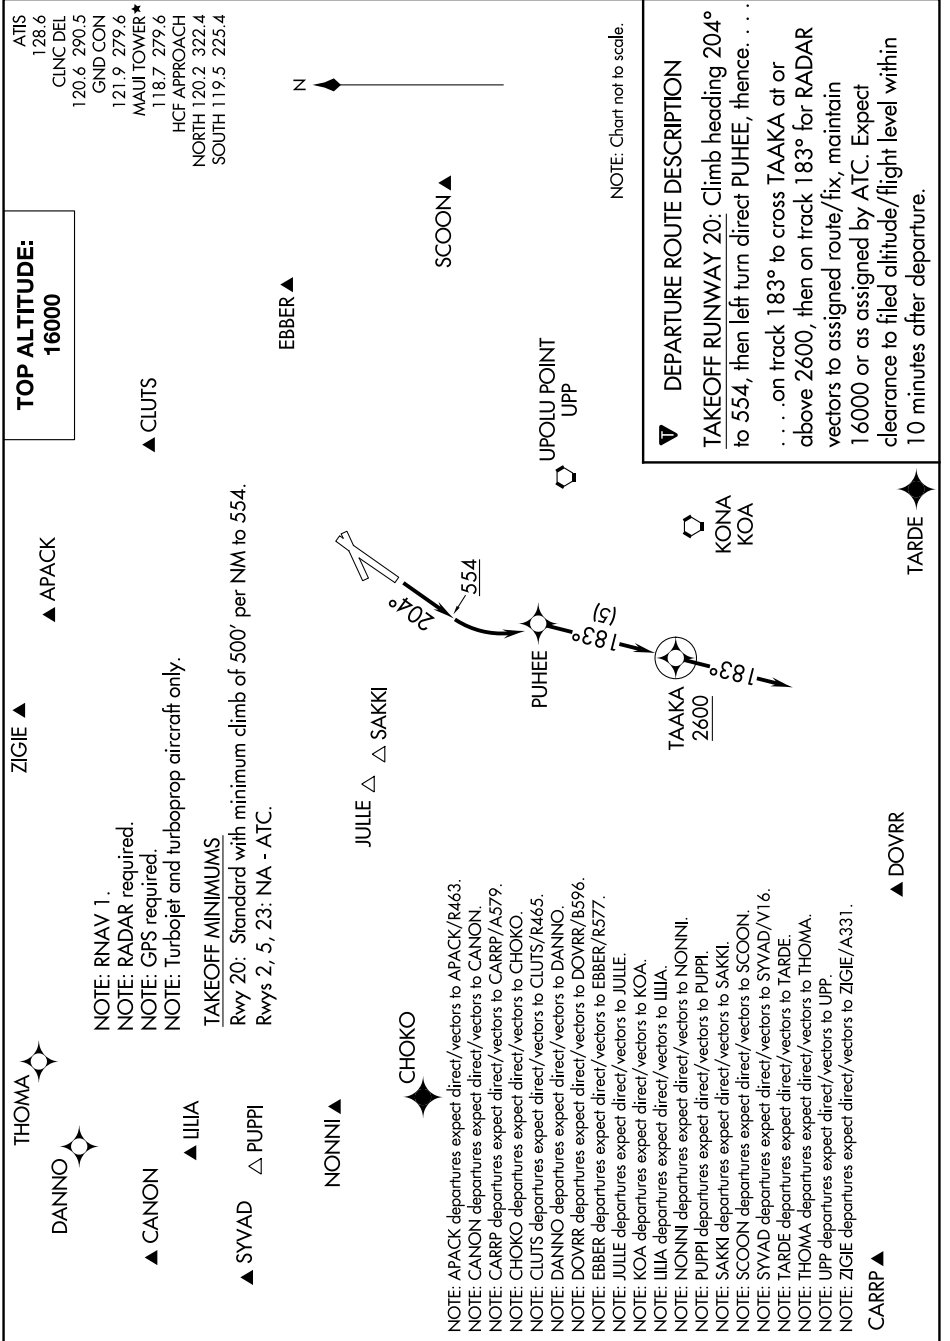

# PUHEE ONE DEPARTURE (RNAV)

AL-762 (FAA)

KAHALUI (OGG)(PHOG)  
KAHALUI, HAWAII

PAC, 25 FEB 2021 to 22 APR 2021

# PUHEE ONE DEPARTURE (RNAV)

KAHALUI, HAWAII  
KAHALUI (OGG)(PHOG)

PAC, 25 FEB 2021 to 22 APR 2021