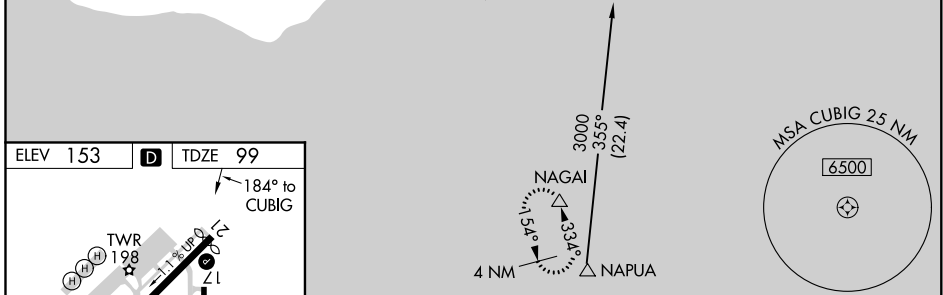

APP CRS 184°	Rwy Idg TDZE Apt Elev	6500 99 153
------------------------	-----------------------------	--

RNAV (GPS) RWY 17

LIHUE (LIH)(PHLI)

<p>⚠ Circling NA between Rwys 3 and 35. DME/DME RNP-0.3 NA. Circling NA at night.</p>	<p>MISSED APPROACH: Climbing left turn to 3000 direct NAGAI and hold.</p>
--	---

<p>ATIS 127.2</p>	<p>HCF CENTER 126.5 269.4</p>	<p>LIHUE TOWER ★ 118.9(CTAF) 0 263.1</p>	<p>GND CON 121.9</p>
------------------------------	--	---	---------------------------------

CATEGORY	A	B	C	D
LNAV MDA	740-1	641 (600-1)	740-1¾ 641 (600-1¾)	740-2 641 (600-2)
CIRCLING	740-1 587 (600-1)	1000-1¼ 847 (900-1¼)	1060-2¾ 907 (1000-2¾)	1060-3 907 (1000-3)