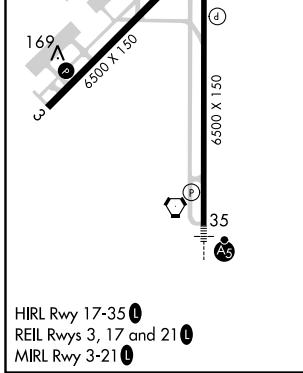

APP CRS 184°	Rwy Idg TDZE Apt Elev	6500 99 153
------------------------	-----------------------------	--

RNAV (GPS) RWY 17

LIHUE (LIH)(PHLI)

<p>⚠ Circling NA between Rwys 3 and 35. DME/DME RNP-0.3 NA. Circling NA at night.</p>	<p>MISSED APPROACH: Climbing left turn to 3000 direct NAGAI and hold.</p>
--	---

<p>ATIS 127.2</p>	<p>HCF CENTER 126.5 269.4</p>	<p>LIHUE TOWER ★ 118.9(CTAF) 0 263.1</p>	<p>GND CON 121.9</p>
------------------------------	--	---	---------------------------------

CATEGORY	A	B	C	D
LNAV MDA	740-1	641 (600-1)	740-1¾ 641 (600-1¾)	740-2 641 (600-2)
CIRCLING	740-1 587 (600-1)	1000-1¼ 847 (900-1¼)	1060-2¾ 907 (1000-2¾)	1060-3 907 (1000-3)