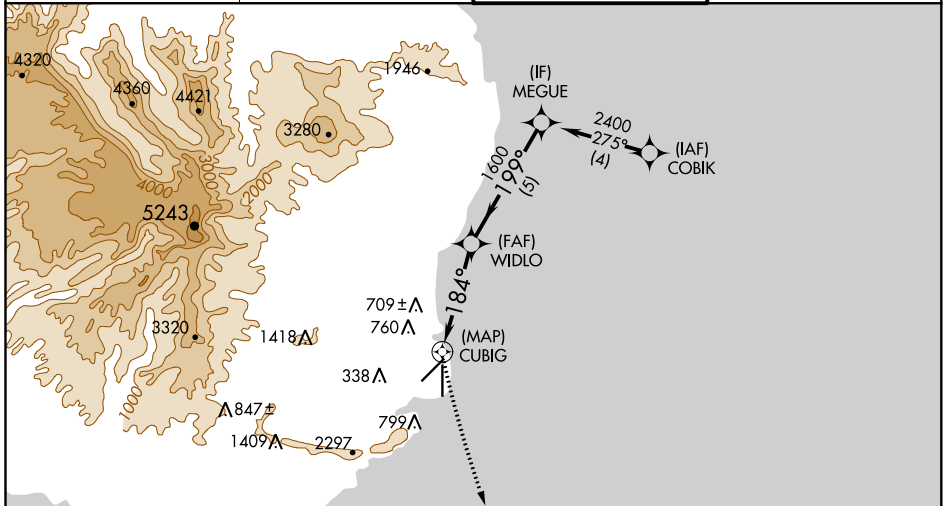

APP CRS 184°	Rwy Idg TDZE Apt Elev	6500 99 153
------------------------	-----------------------------	--

RNAV (GPS) RWY 17

LIHUE (LIH)(PHLI)

<p>⚠ Circling NA between Rwys 3 and 35. DME/DME RNP-0.3 NA. Circling NA at night.</p>	<p>MISSED APPROACH: Climbing left turn to 3000 direct NAGAI and hold.</p>
--	---

<p>ATIS 127.2</p>	<p>HCF CENTER 126.5 269.4</p>	<p>LIHUE TOWER ★ 118.9(CTAF) 0 263.1</p>	<p>GND CON 121.9</p>
------------------------------	--	---	---------------------------------

CATEGORY	A	B	C	D
LNAV MDA	740-1	641 (600-1)	740-1¾ 641 (600-1¾)	740-2 641 (600-2)
CIRCLING	740-1 587 (600-1)	1000-1¼ 847 (900-1¼)	1060-2¾ 907 (1000-2¾)	1060-3 907 (1000-3)

PAC, 25 FEB 2021 to 22 APR 2021

PAC, 25 FEB 2021 to 22 APR 2021