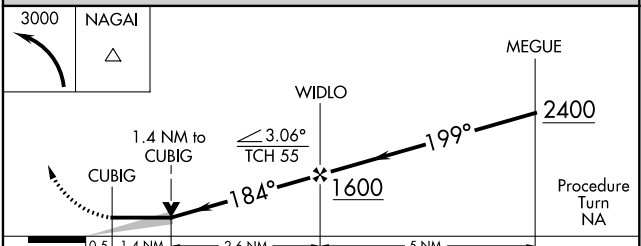

APP CRS 184°	Rwy Idg TDZE Apt Elev	6500 99 153
------------------------	-----------------------------	--

RNAV (GPS) RWY 17

LIHUE (LIH)(PHLI)

<p>⚠ Circling NA between Rwys 3 and 35. DME/DME RNP-0.3 NA. Circling NA at night.</p>	<p>MISSED APPROACH: Climbing left turn to 3000 direct NAGAI and hold.</p>
--	---

<p>ATIS 127.2</p>	<p>HCF CENTER 126.5 269.4</p>	<p>LIHUE TOWER ★ 118.9(CTAF) 0 263.1</p>	<p>GND CON 121.9</p>
------------------------------	--	---	---------------------------------

CATEGORY	A	B	C	D
LNAV MDA	740-1	641 (600-1)	740-1¾ 641 (600-1¾)	740-2 641 (600-2)
CIRCLING	740-1 587 (600-1)	1000-1¼ 847 (900-1¼)	1060-2¾ 907 (1000-2¾)	1060-3 907 (1000-3)