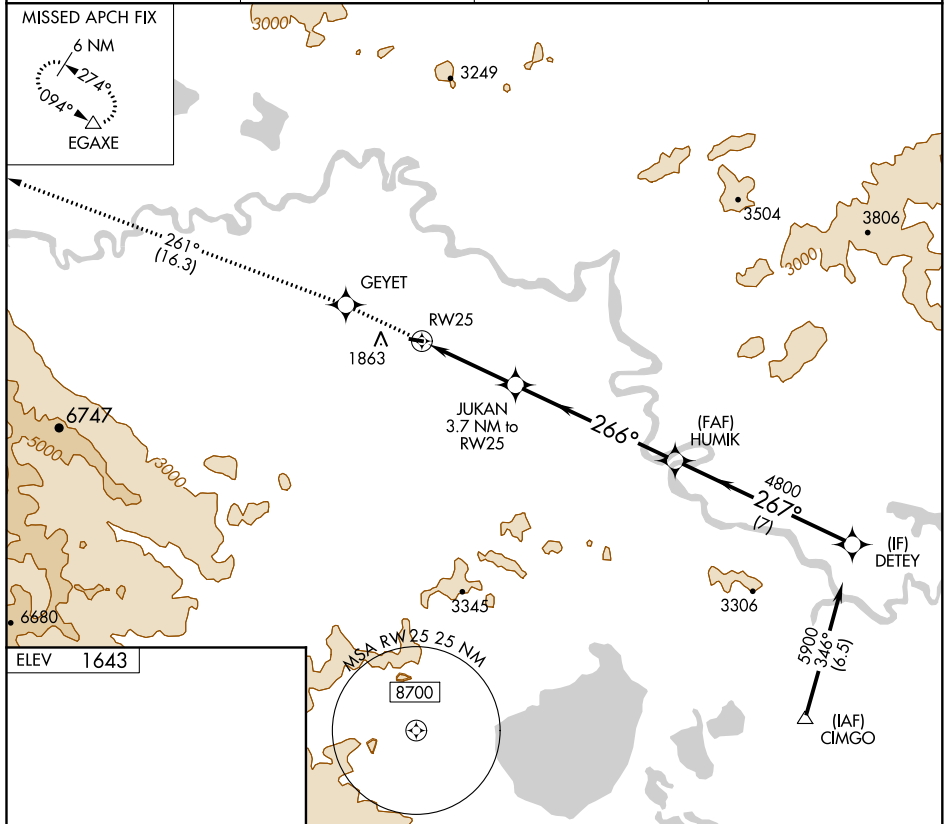

APP CRS 266°	Rwy Idg TDZE Apt Elev	N/A N/A 1643
------------------------	-----------------------------	---

RNAV (GPS)-A

TOK JUNCTION (6K8) (PFTO)

▽ NA	DME/DME RNP-0.3 NA. Use Northway altimeter setting.	MISSED APPROACH: Climb to 8000 direct GEYET and via 261° track to EGAXE and hold, continue climb-in-hold to 8000.
-------------	--	---

ORT/PAOR ASOS 135.4	ANCHORAGE CENTER 126.55 323.0	NORTHWAY RADIO 122.4	UNICOM 122.8 (CTAF) ①
-------------------------------	---	--------------------------------	--

ELEV 1643	8000	GEYET	261° tr	EGAXE	DETEY
	↑	✧		△	

CATEGORY	A	B	C	D
CIRCLING	2580-1¼	937 (1000-1¼)		NA

AK, 25 FEB 2021 to 22 APR 2021

AK, 25 FEB 2021 to 22 APR 2021