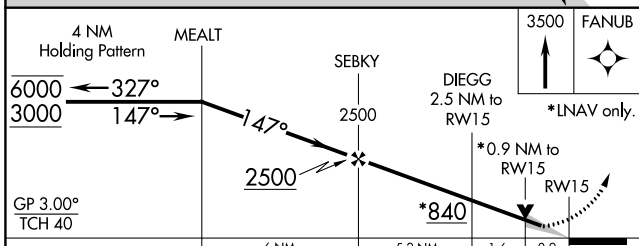

WAAS CH 63013 W15A	APP CRS 147°	Rwy Idg 4001 TDZE 21 Apt Elev 24
--	------------------------	---

RNAV (GPS) RWY 15

SHAKTOOLIK (2C7) (PFSH)

RNP APCH.

Baro-VNAV and VDP NA when using Unalakeet altimeter setting. For uncompensated Baro-VNAV systems, LNAV/VNAV NA below -20°C or above 54°C. When local altimeter setting not received use Unalakeet altimeter setting and increase all DA 72 feet and all MDA 80 feet; increase LNAV Cats C and D visibility 1/8 SM, and Circling Cat D visibility 1/4 SM.

MISSED APPROACH: Climb to 3500 direct FANUB and hold, continue climb-in-hold to 3500.

AWOS-3P 124.175	ANCHORAGE CENTER 135.7 335.5	NOME RADIO 122.3	UNICOM 122.8 (CTAF) 1
---------------------------	--	----------------------------	--