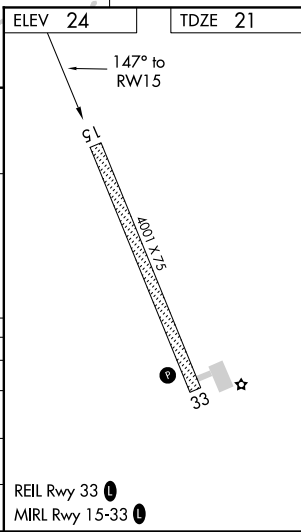

WAAS CH 63013 W15A	APP CRS 147°	Rwy Idg 4001 TDZE 21 Apt Elev 24
--	------------------------	---

RNAV (GPS) RWY 15

SHAKTOOLIK (2C7) (PFSH)

RNP APCH.

Baro-VNAV and VDP NA when using Unalakeet altimeter setting. For uncompensated Baro-VNAV systems, LNAV/VNAV NA below -20°C or above 54°C. When local altimeter setting not received use Unalakeet altimeter setting and increase all DA 72 feet and all MDA 80 feet; increase LNAV Cats C and D visibility 1/8 SM, and Circling Cat D visibility 1/4 SM.

MISSED APPROACH: Climb to 3500 direct FANUB and hold, continue climb-in-hold to 3500.

AWOS-3P 124.175	ANCHORAGE CENTER 135.7 335.5	NOME RADIO 122.3	UNICOM 122.8 (CTAF) 1
---------------------------	--	----------------------------	--