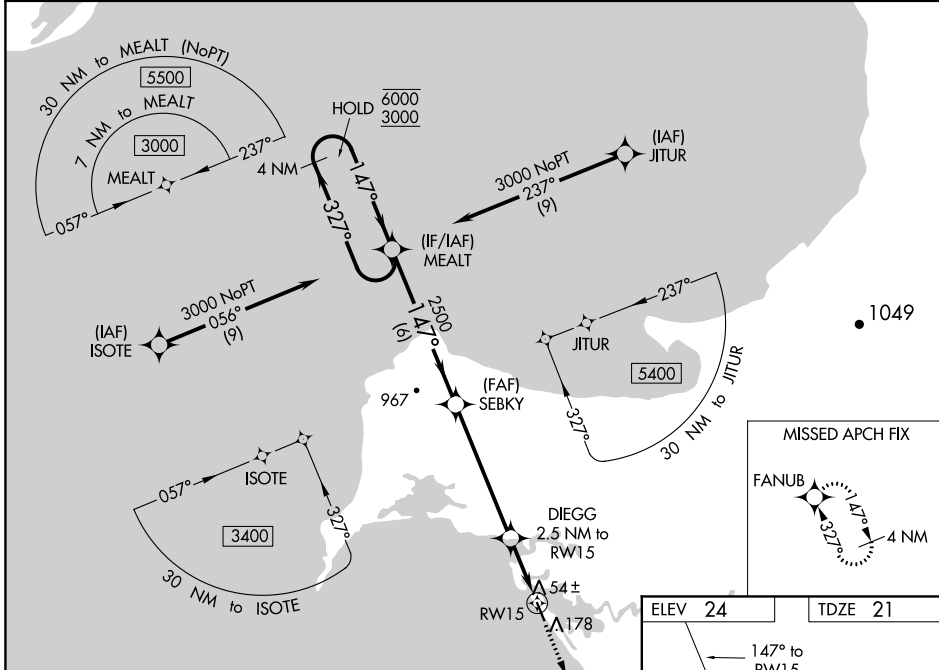

WAAS CH 63013 W15A	APP CRS 147°	Rwy Idg 4001 TDZE 21 Apt Elev 24
--	------------------------	---

RNAV (GPS) RWY 15

SHAKTOOLIK (2C7) (PFSH)

RNP APCH.

Baro-VNAV and VDP NA when using Unalakeet altimeter setting. For uncompensated Baro-VNAV systems, LNAV/VNAV NA below -20°C or above 54°C. When local altimeter setting not received use Unalakeet altimeter setting and increase all DA 72 feet and all MDA 80 feet; increase LNAV Cats C and D visibility 1/8 SM, and Circling Cat D visibility 1/4 SM.

MISSED APPROACH: Climb to 3500 direct FANUB and hold, continue climb-in-hold to 3500.

AWOS-3P 124.175	ANCHORAGE CENTER 135.7 335.5	NOME RADIO 122.3	UNICOM 122.8 (CTAF) 1
---------------------------	--	----------------------------	--

CATEGORY	A	B	C	D
LPV DA		271-1	250 (300-1)	
LNAV/VNAV DA		271-1	250 (300-1)	
LNAV MDA		360-1	339 (400-1)	
CIRCLING	480-1	456 (500-1)	480-1½ 456 (500-1½)	740-2¼ 716 (800-2¼)

AK, 25 FEB 2021 to 22 APR 2021