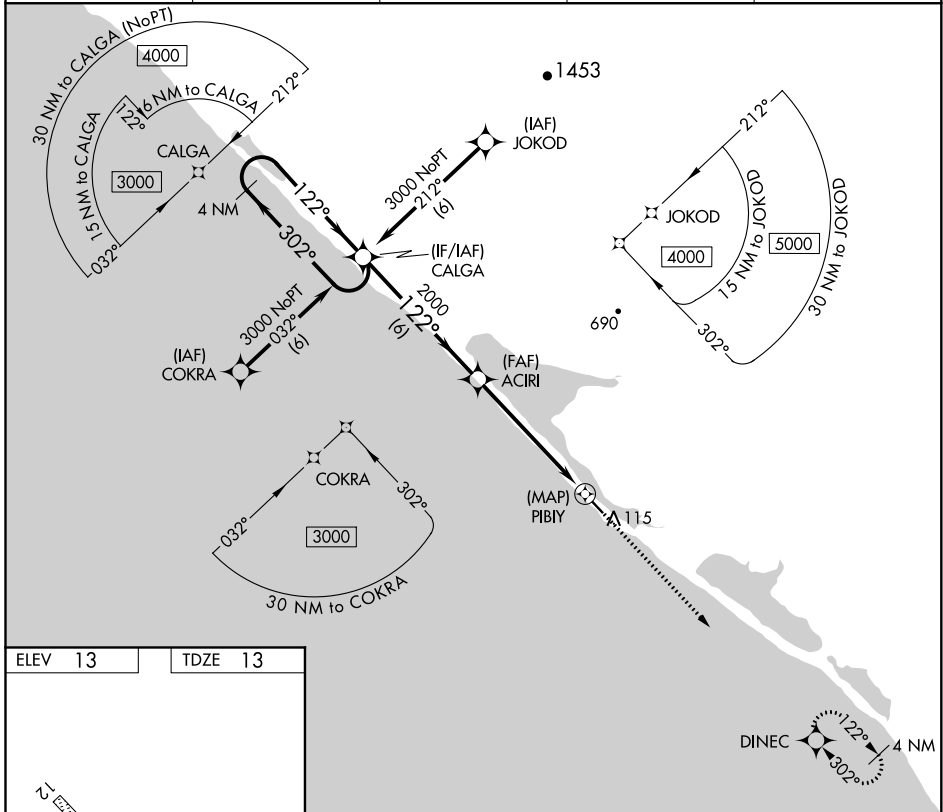

APP CRS	Rwy Idg	3000
122°	TDZE	13
	Apt Elev	13

RNAV (GPS) RWY 12

KIVALINA (KVL)(PAVL)

⚠ DME/DME RNP-0.3 NA. When local altimeter setting not received, use Noatak altimeter setting and increase all MDA 340 feet and Cat C visibility 3/4 mile.

⚠ MISSED APPROACH: Climb to 3000 direct DINEC and hold.

⚠ -34°C

ASOS	WTK/PAWN AWOS-3P	ANCHORAGE CENTER	KOTZEBUE RADIO	UNICOM
135.8	135.75	119.2 263.0	122.55	122.8 (CTAF) 📶

ELEV 13	TDZE 13
---------	---------

MIRL Rwy 12-30 **📶**

4 NM Holding Pattern	CALGA	3000	DINEC	
3000	← 302°	→ 122°	↑	
	ACIRI	2000	PIBIY	
	3.06° TCH 40			
	6 NM	5.6 NM	0.4	
CATEGORY	A	B	C	D
LNAV MDA	340-1 327 (400-1)			NA
CIRCLING	440-1 427 (500-1)	480-1 467 (500-1)	480-1½ 467 (500-1½)	NA

AK, 25 FEB 2021 to 22 APR 2021

AK, 25 FEB 2021 to 22 APR 2021