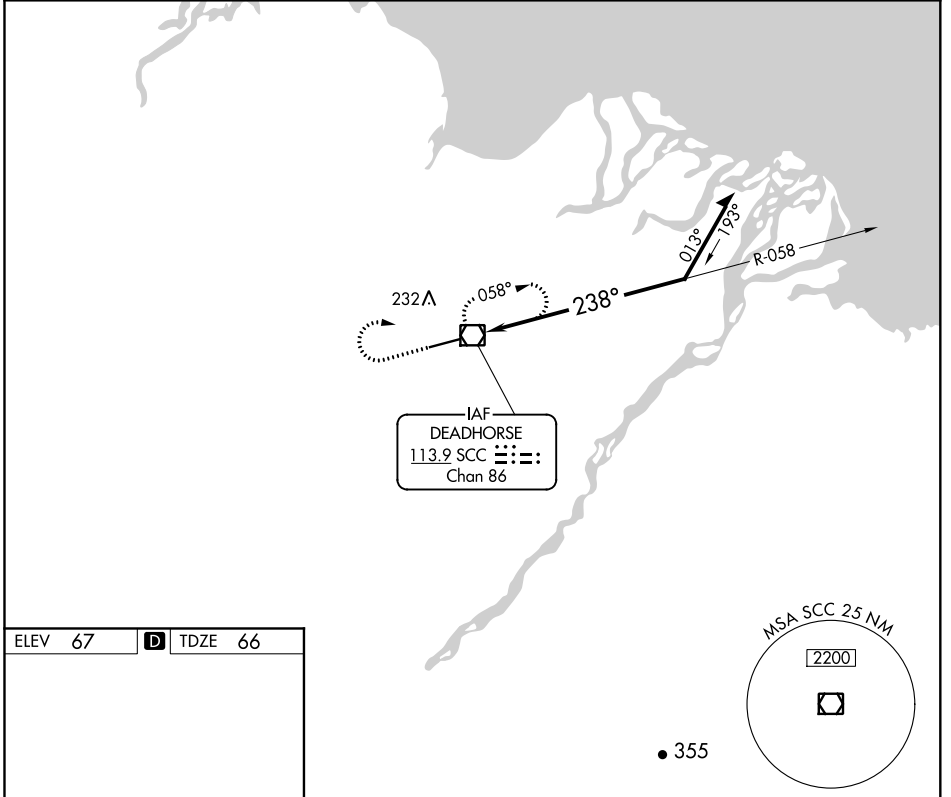

VOR/DME SCC	APP CRS	Rwy Idg	6500
113.9	238°	TDZE	66
Chan 86		Apt Elev	67

VOR Y RWY 24

DEADHORSE (SCC) (PASC)

-45°C		MISSED APPROACH: Climb to 1500 then climbing right turn to 2000 direct SCC VOR/DME and hold, continue climb-in-hold to 2000.
118.4	134.4 370.9	123.6 (CTAF)

ELEV 67	D	TDZE 66
---------	----------	---------

CATEGORY	A	B	C	D
S-24	580/24	514 (600-½)	580/55	514 (600-1)
C CIRCLING	580-1	513 (600-1)	580-1½ 513 (600-1½)	620-2 553 (600-2)

AK, 25 FEB 2021 to 22 APR 2021

AK, 25 FEB 2021 to 22 APR 2021