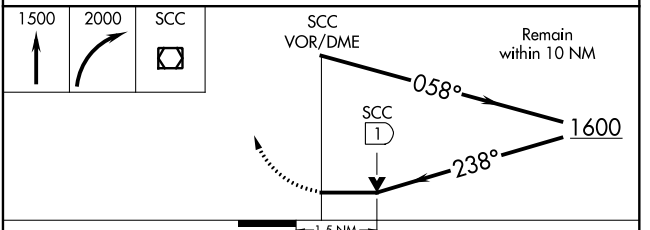

VOR/DME SCC	APP CRS	Rwy Idg	6500
113.9	238°	TDZE	66
Chan 86		Apt Elev	67

VOR Y RWY 24

DEADHORSE (SCC) (PASC)

-45°C		MISSED APPROACH: Climb to 1500 then climbing right turn to 2000 direct SCC VOR/DME and hold, continue climb-in-hold to 2000.
118.4	134.4 370.9	123.6 (CTAF)

ELEV 67	D	TDZE 66
---------	----------	---------

CATEGORY	A	B	C	D
S-24	580/24	514 (600-½)	580/55	514 (600-1)
C CIRCLING	580-1	513 (600-1)	580-1½ 513 (600-1½)	620-2 553 (600-2)

AK, 25 FEB 2021 to 22 APR 2021