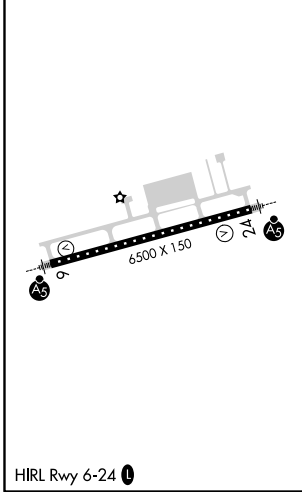

VOR/DME SCC	APP CRS	Rwy Idg	6500
113.9	238°	TDZE	66
Chan 86		Apt Elev	67

VOR Y RWY 24

DEADHORSE (SCC) (PASC)

-45°C		MISSED APPROACH: Climb to 1500 then climbing right turn to 2000 direct SCC VOR/DME and hold, continue climb-in-hold to 2000.
118.4	134.4 370.9	123.6 (CTAF)

ELEV 67	D	TDZE 66
---------	----------	---------

CATEGORY	A	B	C	D
S-24	580/24	514 (600-½)	580/55	514 (600-1)
C CIRCLING	580-1	513 (600-1)	580-1½ 513 (600-1½)	620-2 553 (600-2)

AK, 25 FEB 2021 to 22 APR 2021