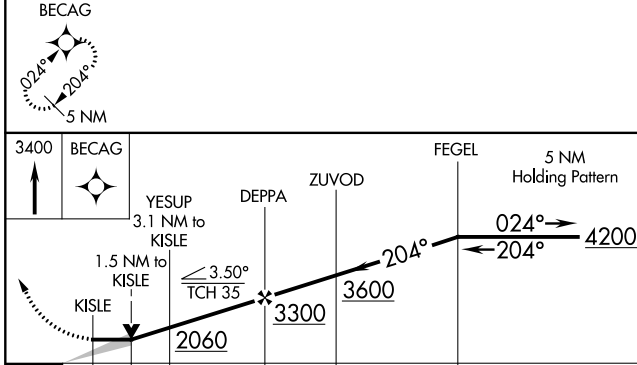

APP CRS 204°	Rwy Idg 4184
	TDZE 682
	Apt Elev 682

RNAV (GPS) RWY 21

MINCHUMINA (MHM) (PAMH)

-37°C DME/DME RNP-0.3 NA. Circling NA west of Rwy 3-21.	MISSED APPROACH: Climb to 3400 direct BECAG and hold.
---	---

AWOS-3P 135.55	ANCHORAGE CENTER 120.9 319.2	FAIRBANKS RADIO 122.2	CTAF 122.9
--------------------------	--	---------------------------------	----------------------

ELEV 682	TDZE 682
----------	----------

CATEGORY	A	B	C	D
LNVA MDA	1460-1 778 (800-1)	1460-1¼ 778 (800-1¼)	1460-2½ 778 (800-2½)	
CIRCLING	1460-1 778 (800-1)	1460-1¼ 778 (800-1¼)	1460-2½ 778 (800-2½)	

AK, 25 FEB 2021 to 22 APR 2021

AK, 25 FEB 2021 to 22 APR 2021