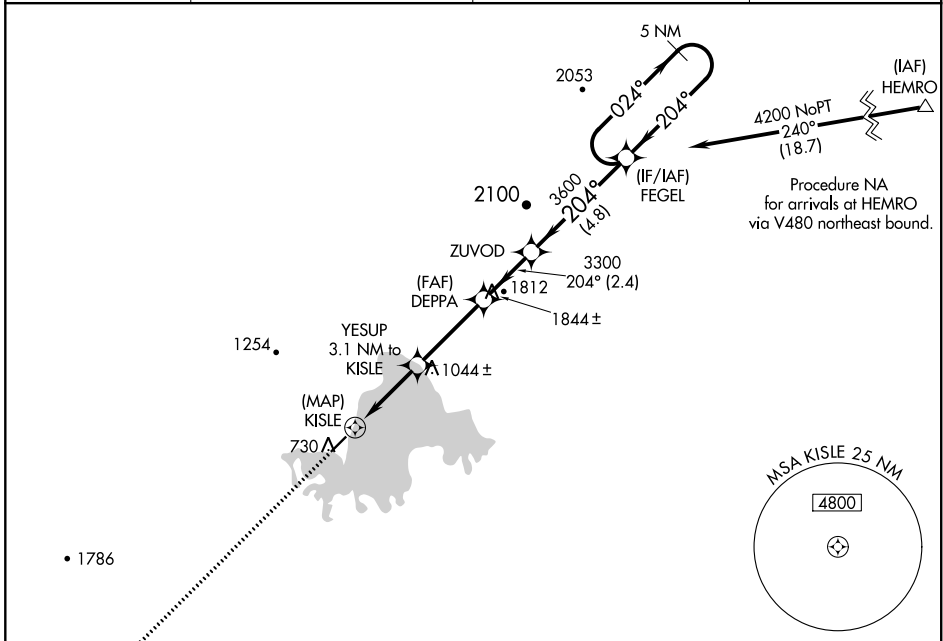

APP CRS 204°	Rwy Idg 4184
	TDZE 682
	Apt Elev 682

RNAV (GPS) RWY 21

MINCHUMINA (MHM) (PAMH)

-37°C DME/DME RNP-0.3 NA. Circling NA west of Rwy 3-21.	MISSED APPROACH: Climb to 3400 direct BECAG and hold.
---	---

AWOS-3P 135.55	ANCHORAGE CENTER 120.9 319.2	FAIRBANKS RADIO 122.2	CTAF 122.9
--------------------------	--	---------------------------------	----------------------

ELEV 682	TDZE 682
----------	----------

CATEGORY	A	B	C	D
LNVA MDA	1460-1 778 (800-1)	1460-1¼ 778 (800-1¼)	1460-2½ 778 (800-2½)	
CIRCLING	1460-1 778 (800-1)	1460-1¼ 778 (800-1¼)	1460-2½ 778 (800-2½)	

AK, 25 FEB 2021 to 22 APR 2021

AK, 25 FEB 2021 to 22 APR 2021