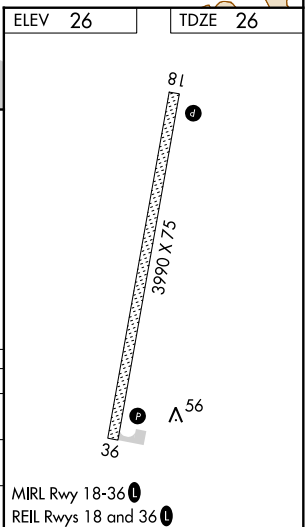

AK, 25 FEB 2021 to 22 APR 2021

AK, 25 FEB 2021 to 22 APR 2021