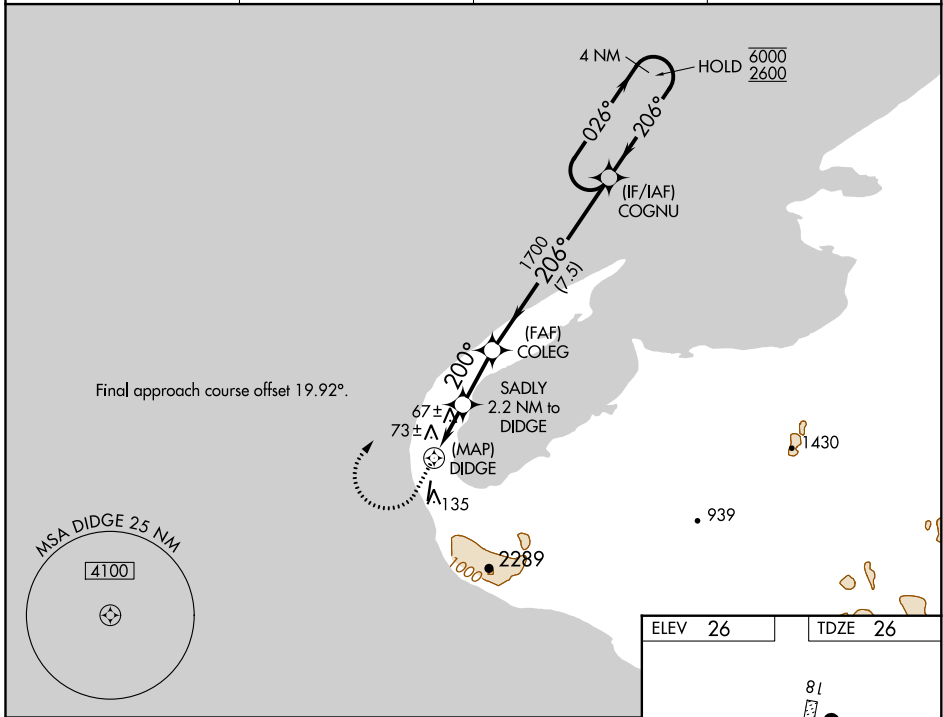

WAAS CH 57942 W18A	APP CRS 200°	Rwy Idg TDZE Apt Elev	3990 26 26
--	------------------------	-----------------------------	---------------------------------------

RNAV (GPS) RWY 18

WALES (IWK) (PAIW)

RNP APCH. -27°C Circling NA east of Rwy 18-36.		MISSED APPROACH: Climb to 500 then climbing right turn to 2600 direct COGNO and hold.	
AWOS-3P 118.525	ANCHORAGE CENTER 133.3 290.4	NOME RADIO 122.6	CTAF 123.0

500	2600	COGNO	VGSI and descent angles not coincident (VGSI Angle 3.00/TCH 26).	
DIDGE		COLEG	COGNO	4 NM Holding Pattern
SADLY 2.2 NM to DIDGE		COLEG	COGNO	4 NM Holding Pattern
DIDGE		COLEG	COGNO	4 NM Holding Pattern
0.8		2.2 NM	2.2 NM	7.5 NM
CATEGORY	A	B	C	D
LP MDA	340-1 314 (400-1)			
LNAV MDA	640-1	614 (700-1)	640-1¾	614 (700-1¾)
CIRCLING	640-1	614 (700-1)	640-1¾	640-2
			614 (700-1¾)	614 (700-2)

AK, 25 FEB 2021 to 22 APR 2021

AK, 25 FEB 2021 to 22 APR 2021