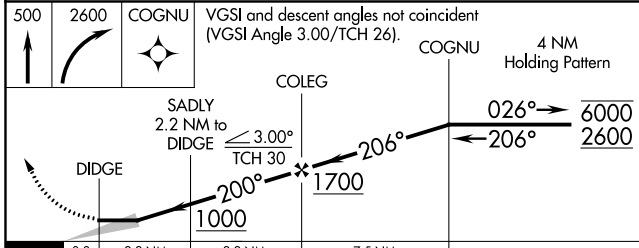

WAAS CH 57942 W18A	APP CRS 200°	Rwy Idg TDZE Apt Elev	3990 26 26
--	------------------------	-----------------------------	---------------------------------------

RNAV (GPS) RWY 18

WALES (IWK) (PAIW)

RNP APCH. -27°C Circling NA east of Rwy 18-36.		MISSED APPROACH: Climb to 500 then climbing right turn to 2600 direct COGNO and hold.	
AWOS-3P 118.525	ANCHORAGE CENTER 133.3 290.4	NOME RADIO 122.6	CTAF 123.0

500	2600	COGNO	VGSI and descent angles not coincident (VGSI Angle 3.00/TCH 26).	
DIDGE		COLEG	COGNO	4 NM Holding Pattern
SADLY 2.2 NM to DIDGE		COLEG	COGNO	4 NM Holding Pattern
DIDGE		COLEG	COGNO	4 NM Holding Pattern
0.8		2.2 NM	2.2 NM	7.5 NM
CATEGORY	A	B	C	D
LP MDA	340-1 314 (400-1)			
LNAV MDA	640-1	614 (700-1)	640-1¾	614 (700-1¾)
CIRCLING	640-1	614 (700-1)	640-1¾	640-2
			614 (700-1¾)	614 (700-2)