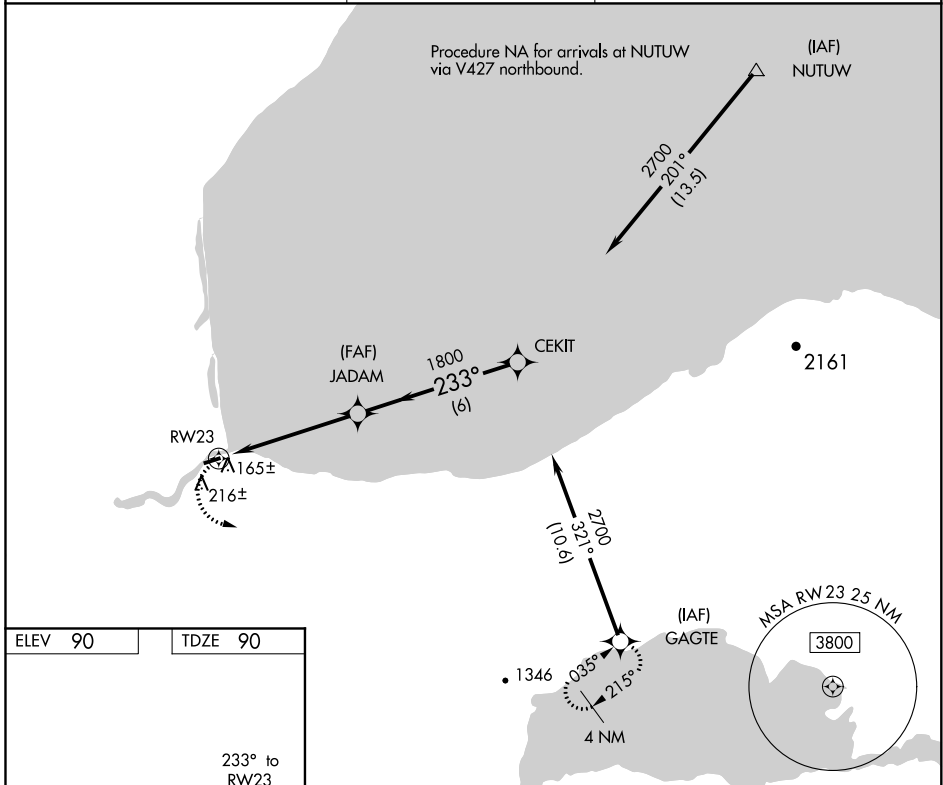

APP CRS 233°	Rwy Idg TDZE Apt Elev	3000 90 90
------------------------	-----------------------------	---------------------------------------

RNAV (GPS) RWY 23

IGIUGIG (IGG)(PAIG)

⚠ DME/DME RNP-0.3 NA. If local altimeter setting not received, use Iliamna altimeter setting and increase all MDAs 120 feet.

⚠ MISSED APPROACH: Climbing left turn to 4000 direct GAGTE and hold.

AWOS-3P 119.925	ANCHORAGE CENTER 118.8	CTAF 122.8 0
---------------------------	----------------------------------	-------------------------------

4000	GAGTE	* VDP NA with Iliamna altimeter setting.			
		JADAM		CEKIT	
		RW23			2700
					Procedure Turn NA
		1.3	3.9 NM	6 NM	
CATEGORY	A	B	C	D	
LNAV MDA	440-1	350 (400-1)		NA	
CIRCLING	580-1	490 (500-1)		NA	