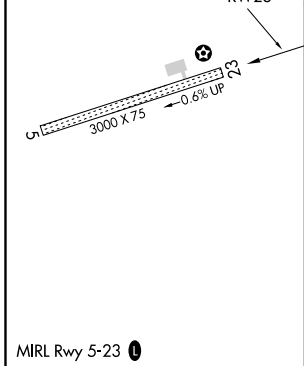

APP CRS 233°	Rwy Idg TDZE Apt Elev	3000 90 90
------------------------	-----------------------------	---------------------------------------

RNAV (GPS) RWY 23

IGIUGIG (IGG)(PAIG)

⚠ DME/DME RNP-0.3 NA. If local altimeter setting not received, use Iliamna altimeter setting and increase all MDAs 120 feet.

⚠ MISSED APPROACH: Climbing left turn to 4000 direct GAGTE and hold.

AWOS-3P 119.925	ANCHORAGE CENTER 118.8	CTAF 122.8 0
---------------------------	----------------------------------	-------------------------------

4000	GAGTE	* VDP NA with Iliamna altimeter setting.			
		JADAM		CEKIT	
		RW23			2700
					Procedure Turn NA
		1.3	3.9 NM	6 NM	
CATEGORY	A	B	C	D	
LNAV MDA	440-1	350 (400-1)		NA	
CIRCLING	580-1	490 (500-1)		NA	