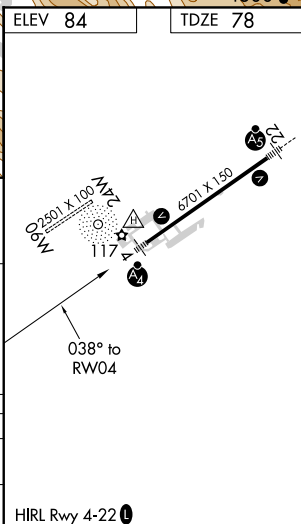

WAAS CH 86302 W04A	APP CRS 038°	Rwy Idg TDZE 78 Apt Elev 84	6701

RNAV (GPS) Z RWY 4

HOMER (HOM) (PAHO)

RNP APCH.	MALSF	MISSED APPROACH: Climb to 500 then climbing right turn to 3500 direct HUMOD and hold.
▼ For uncompensated Baro-VNAV systems, LNAV/VNAV NA below -21°C or above 54°C. Inop table does not apply to LPV all Cats.		

AFIS 135.65	ANCHORAGE CENTER 125.9 270.3	HOMER RADIO 123.6 (CTAF)	UNICOM 122.7 123.0 123.05

AK, 25 FEB 2021 to 22 APR 2021

AK, 25 FEB 2021 to 22 APR 2021