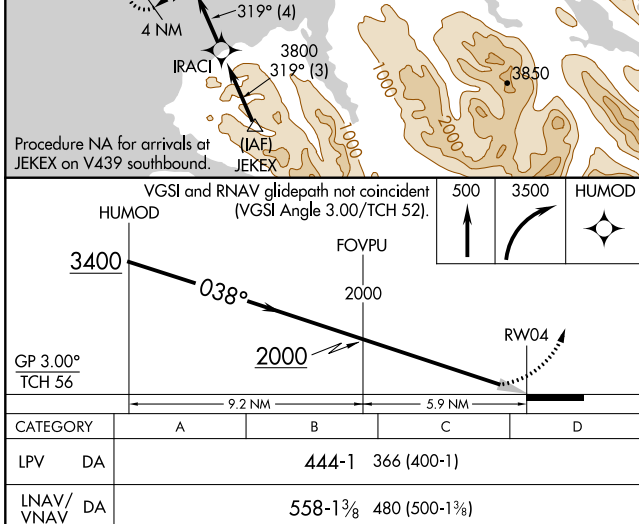

WAAS CH 86302 W04A	APP CRS 038°	Rwy Idg TDZE 78 Apt Elev 84	6701
--	------------------------	---	-------------

RNAV (GPS) Z RWY 4

HOMER (HOM) (PAHO)

RNP APCH.	MALSF	MISSED APPROACH: Climb to 500 then climbing right turn to 3500 direct HUMOD and hold.
▼ For uncompensated Baro-VNAV systems, LNAV/VNAV NA below -21°C or above 54°C. Inop table does not apply to LPV all Cats.		

AFIS 135.65	ANCHORAGE CENTER 125.9 270.3	HOMER RADIO 123.6 (CTAF)	UNICOM 122.7 123.0 123.05
-----------------------	--	------------------------------------	-------------------------------------

AK, 25 FEB 2021 to 22 APR 2021