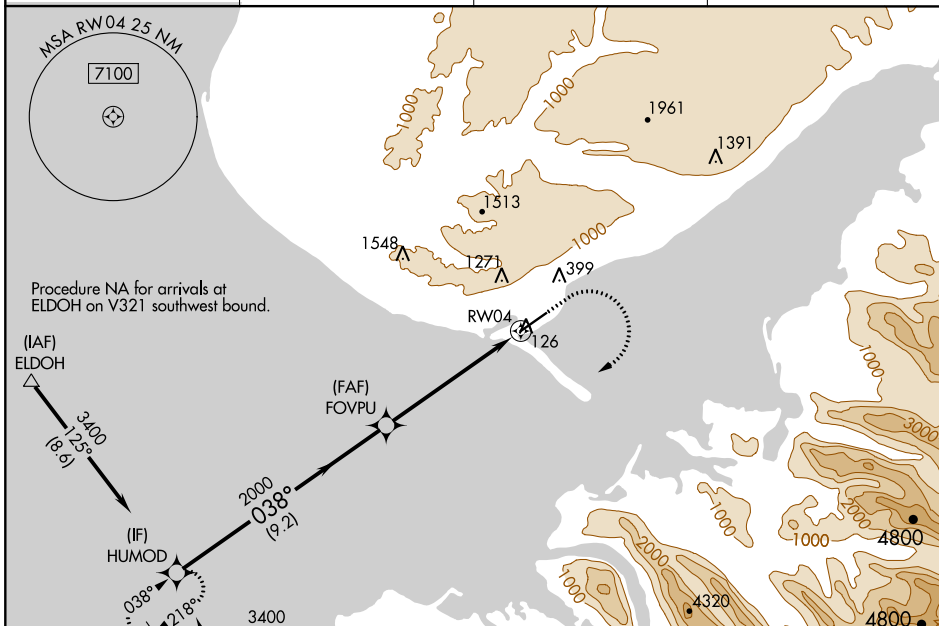

WAAS CH 86302 W04A	APP CRS 038°	Rwy Idg TDZE 78 Apt Elev 84	6701
--	------------------------	---	-------------

RNAV (GPS) Z RWY 4

HOMER (HOM) (PAHO)

RNP APCH.	MALSF	MISSED APPROACH: Climb to 500 then climbing right turn to 3500 direct HUMOD and hold.
▼ For uncompensated Baro-VNAV systems, LNAV/VNAV NA below -21°C or above 54°C. Inop table does not apply to LPV all Cats.		

AFIS 135.65	ANCHORAGE CENTER 125.9 270.3	HOMER RADIO 123.6 (CTAF)	UNICOM 122.7 123.0 123.05
-----------------------	--	------------------------------------	-------------------------------------

AK, 25 FEB 2021 to 22 APR 2021