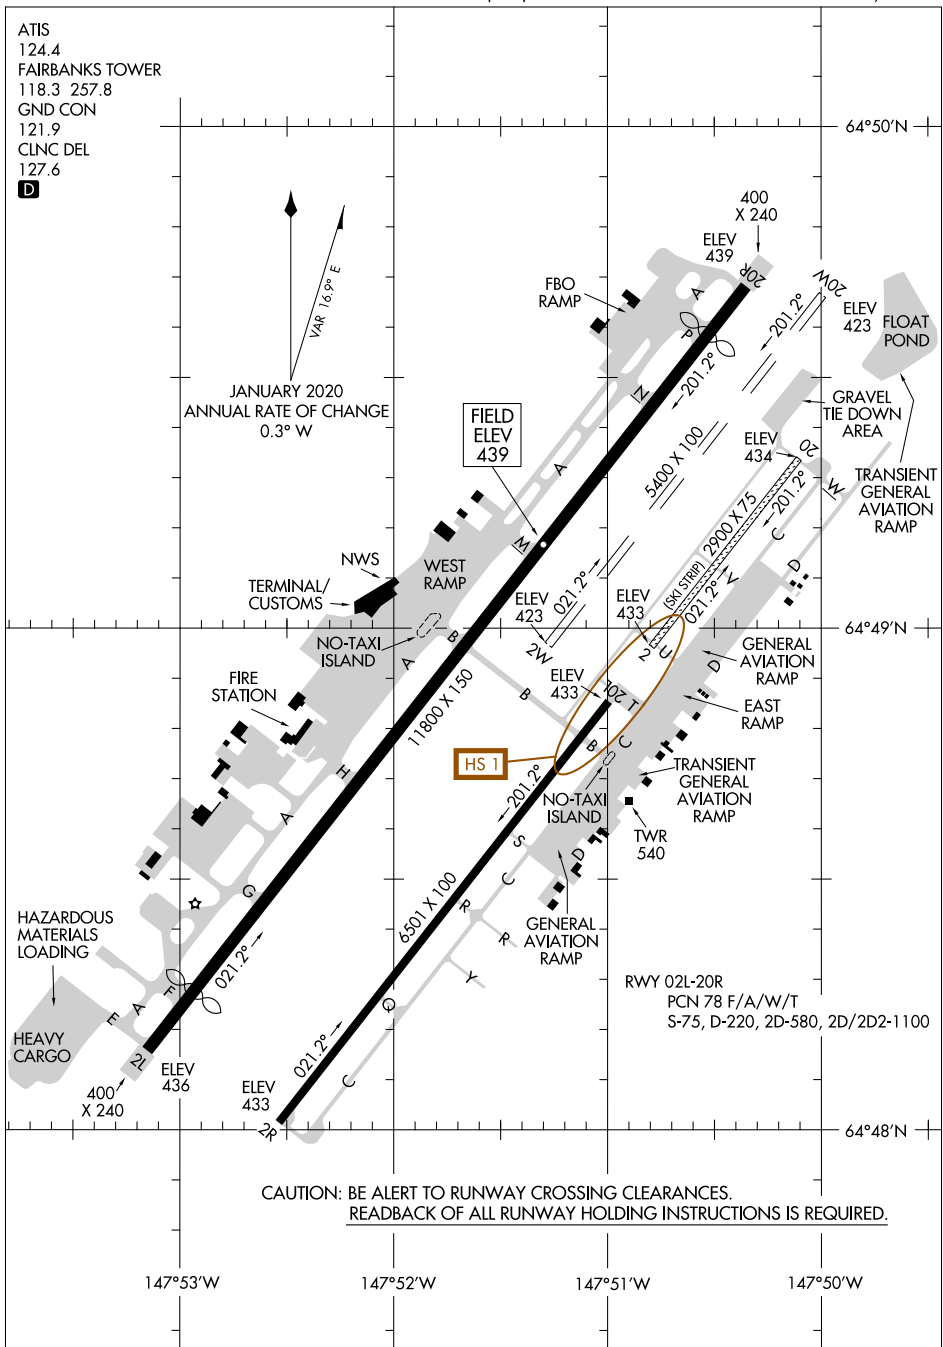

# AIRPORT DIAGRAM

ATIS  
 124.4  
 FAIRBANKS TOWER  
 118.3 257.8  
 GND CON  
 121.9  
 CLNC DEL  
 127.6

**D**

JANUARY 2020  
 ANNUAL RATE OF CHANGE  
 0.3° W

AK, 25 FEB 2021 to 22 APR 2021

AK, 25 FEB 2021 to 22 APR 2021