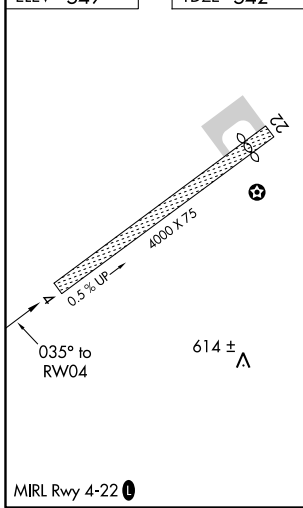

APP CRS 035°	Rwy Idg 4000
	TDZE 542
	Apt Elev 549

RNAV (GPS) RWY 4

CHALKYITSIK (CIK) (PACI)

RNP APCH.

▼ Procedure NA at night.

▲ NA Rwy 4 helicopter visibility reduction below 1 SM NA.

⊗ -32°C Use Fort Yukon altimeter setting.

MISSED APPROACH: Climbing left turn to 3000 direct KIBRE and hold.

FYU/PFYU AWOS-3P 125.8	ANCHORAGE CENTER 135.0 225.4	CTAF 122.9
----------------------------------	--	----------------------

ELEV 549	TDZE 542
----------	----------

CATEGORY	A	B	C	D
LNAV MDA	960-1	418 (500-1)	960-1½	418 (500-1½)
C CIRCLING	1080-1 531 (600-1)	1160-1 611 (700-1)	1200-1¾ 651 (700-1¾)	1360-2¾ 811 (900-2¾)

AK, 25 FEB 2021 to 22 APR 2021

AK, 25 FEB 2021 to 22 APR 2021