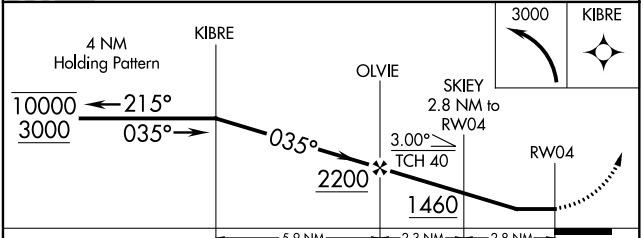

APP CRS 035°	Rwy Idg 4000
	TDZE 542
	Apt Elev 549

RNAV (GPS) RWY 4

CHALKYITSIK (CIK) (PACI)

RNP APCH.

▼ Procedure NA at night.

▲ NA Rwy 4 helicopter visibility reduction below 1 SM NA.

⊗ -32°C Use Fort Yukon altimeter setting.

MISSED APPROACH: Climbing left turn to 3000 direct KIBRE and hold.

FYU/PFYU AWOS-3P 125.8	ANCHORAGE CENTER 135.0 225.4	CTAF 122.9
----------------------------------	--	----------------------

ELEV 549	TDZE 542
----------	----------