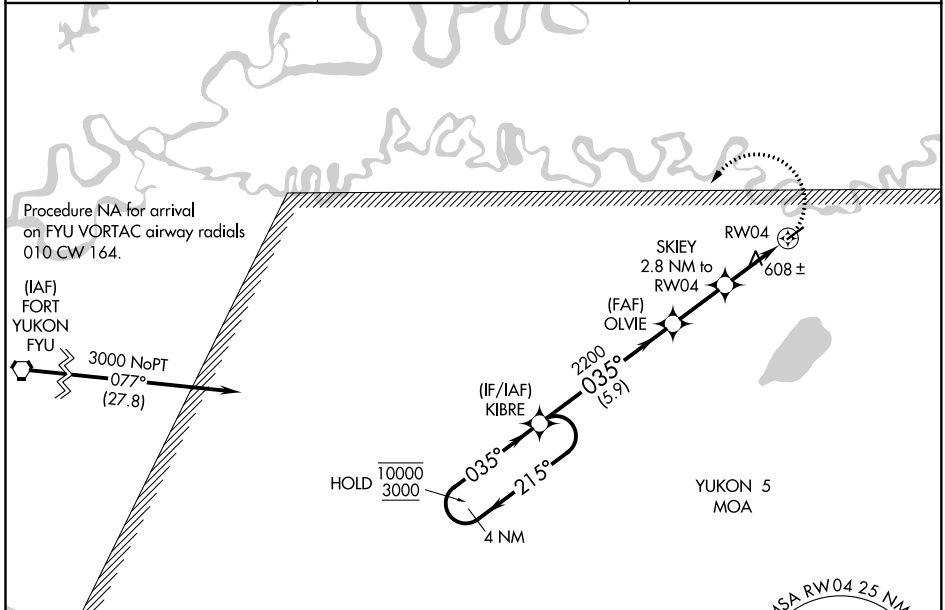

APP CRS 035°	Rwy Idg 4000
	TDZE 542
	Apt Elev 549

RNAV (GPS) RWY 4

CHALKYITSIK (CIK) (PACI)

RNP APCH.

▼ Procedure NA at night.

▲ NA Rwy 4 helicopter visibility reduction below 1 SM NA.

⊗ -32°C Use Fort Yukon altimeter setting.

MISSED APPROACH: Climbing left turn to 3000 direct KIBRE and hold.

FYU/PFYU AWOS-3P 125.8	ANCHORAGE CENTER 135.0 225.4	CTAF 122.9
----------------------------------	--	----------------------

ELEV 549	TDZE 542
----------	----------

CATEGORY	A	B	C	D
LNAV MDA	960-1	418 (500-1)	960-1½	418 (500-1½)
C CIRCLING	1080-1 531 (600-1)	1160-1 611 (700-1)	1200-1¾ 651 (700-1¾)	1360-2¾ 811 (900-2¾)

AK, 25 FEB 2021 to 22 APR 2021

AK, 25 FEB 2021 to 22 APR 2021