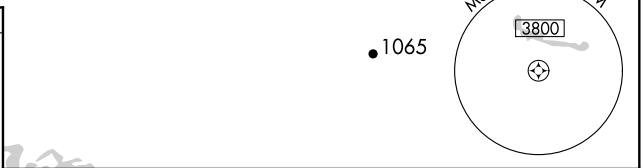

APP CRS 035°	Rwy Idg 4000
	TDZE 542
	Apt Elev 549

RNAV (GPS) RWY 4

CHALKYITSIK (CIK) (PACI)

RNP APCH.

▼ Procedure NA at night.

▲ NA Rwy 4 helicopter visibility reduction below 1 SM NA.

⊗ -32°C Use Fort Yukon altimeter setting.

MISSED APPROACH: Climbing left turn to 3000 direct KIBRE and hold.

FYU/PFYU AWOS-3P 125.8	ANCHORAGE CENTER 135.0 225.4	CTAF 122.9
----------------------------------	--	----------------------

ELEV 549	TDZE 542
----------	----------