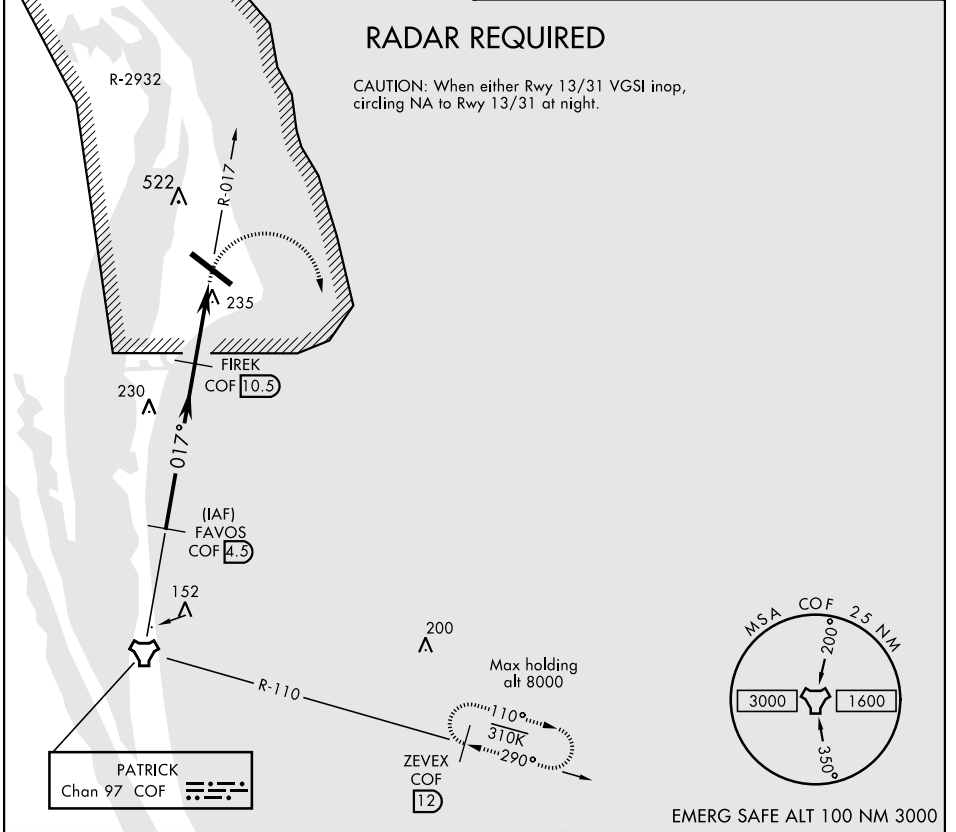

TACAN-A

TACAN Chan 97	COF	APCH CRS 017°	Rwy Idg TDZE Arpt Elev	10,000 N/A 10
-------------------------	-----	-------------------------	------------------------------	--

AL-5157 [USAF] CAPE CANAVERAL AFS SKID STRIP (KXMR)

* Circling not authorized N of Rwy 13-31.

 MISSED APPROACH: Turn right direct ZEVEX (COF R-110/12 DME) maintain 3000 and hold.

ORLANDO APP CON 134.95 281.425	CAPE TOWER * 118.625 143.15 239.05
--	--

RADAR REQUIRED

CAUTION: When either Rwy 13/31 VGSI inop, circling NA to Rwy 13/31 at night.

EMERG SAFE ALT 100 NM 3000

TACAN-A

SE-3, 25 FEB 2021 to 25 MAR 2021

SE-3, 25 FEB 2021 to 25 MAR 2021