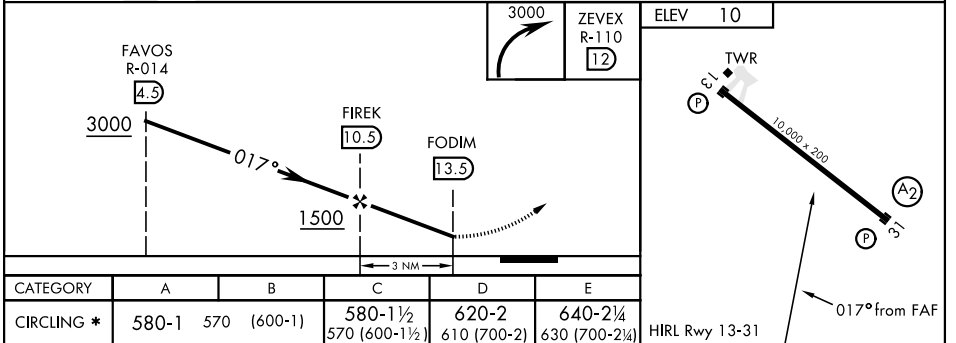

TACAN-A

TACAN Chan 97	COF	APCH CRS 017°	Rwy Idg TDZE Arpt Elev	10,000 N/A 10
-------------------------	-----	-------------------------	------------------------------	--

AL-5157 [USAF] CAPE CANAVERAL AFS SKID STRIP (KXMR)

* Circling not authorized N of Rwy 13-31.

 MISSED APPROACH: Turn right direct ZEVEX (COF R-110/12 DME) maintain 3000 and hold.

ORLANDO APP CON 134.95 281.425	CAPE TOWER * 118.625 143.15 239.05
--	--

RADAR REQUIRED

CAUTION: When either Rwy 13/31 VGSI inop, circling NA to Rwy 13/31 at night.

EMERG SAFE ALT 100 NM 3000

TACAN-A

SE-3, 25 FEB 2021 to 25 MAR 2021

SE-3, 25 FEB 2021 to 25 MAR 2021