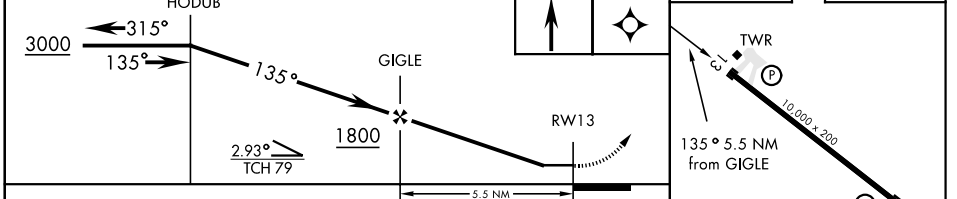

RNAV (GPS) RWY 13

APCH CRS	Rwy ldg	10,000
135°	TDZE	10
	Arprt Elev	10

AL-5157 [USAF] CAPE CANAVERAL AFS SKID STRIP (KXMR)

⚠ * Circling not authorized NE of Rwy 13-31. MISSED APPROACH: Climb to 3000 direct WESMA and hold.

ORLANDO APP CON **134.95 281.425** CAPE TOWER ★ **118.625 143.15 239.05**

EMERG SAFE ALT 100 NM 3000

CATEGORY	A	B	C	D	E	ELEV	TDZE
LNAV MDA	540-1	530 (600-1)	540-1½	530 (600-1½)		10	10
CIRCLING *	580-1	570 (600-1)	580-1½ 570 (600-1½)	620-2 610 (700-2)	640-2¼ 630 (700-2¼)		