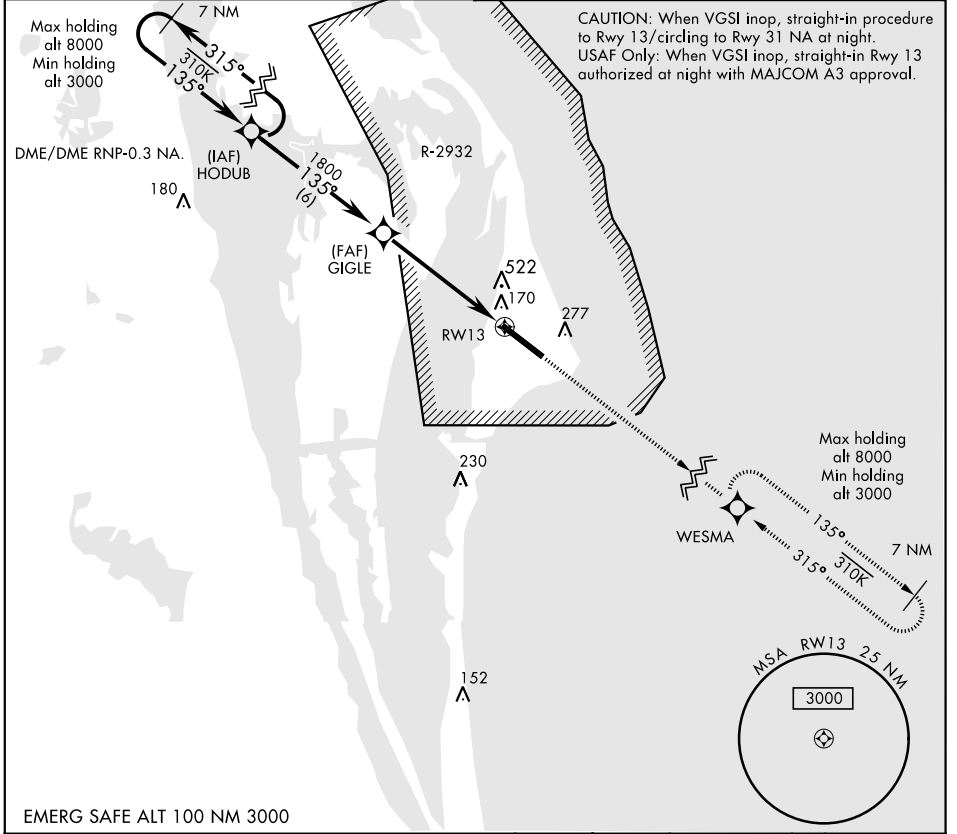

RNAV (GPS) RWY 13

APCH CRS	Rwy ldg	10,000
135°	TDZE	10
	Arprt Elev	10

AL-5157 [USAF] CAPE CANAVERAL AFS SKID STRIP (KXMR)

⚠ * Circling not authorized NE of Rwy 13-31. MISSED APPROACH: Climb to 3000 direct WESMA and hold.

ORLANDO APP CON **134.95 281.425** CAPE TOWER ★ **118.625 143.15 239.05**

EMERG SAFE ALT 100 NM 3000

CATEGORY	A	B	C	D	E	ELEV	TDZE
LNAV MDA	540-1	530 (600-1)	540-1½	530 (600-1½)		10	10
CIRCLING *	580-1	570 (600-1)	580-1½ 570 (600-1½)	620-2 610 (700-2)	640-2¼ 630 (700-2¼)		

HIRL Rwy 13-31

RNAV (GPS) RWY 13

SE-3, 25 FEB 2021 to 25 MAR 2021

SE-3, 25 FEB 2021 to 25 MAR 2021