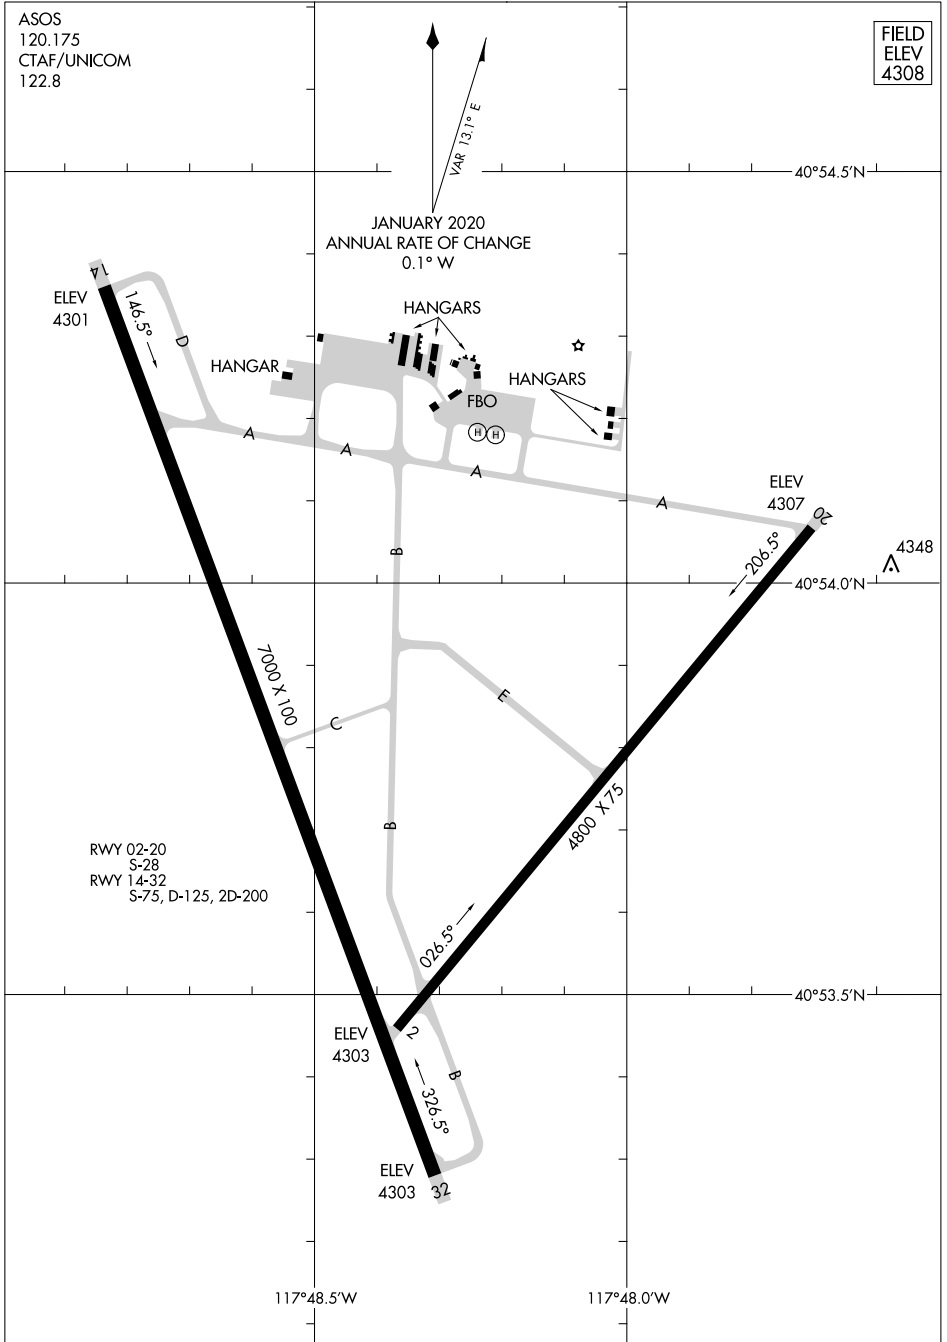

20086
AIRPORT DIAGRAM

WINNEMUCCA MUNI (W/MC)
WINNEMUCCA, NEVADA

AL-6471 (FAA)

ASOS
120.175
CTAF/UNICOM
122.8

FIELD
ELEV
4308

SW-4, 25 FEB 2021 to 25 MAR 2021

SW-4, 25 FEB 2021 to 25 MAR 2021

AIRPORT DIAGRAM
20086

WINNEMUCCA, NEVADA
WINNEMUCCA MUNI (W/MC)