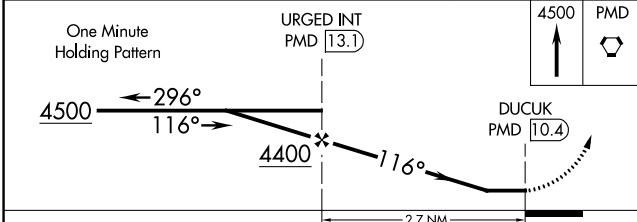

VORTAC PMD <b>114.5</b> Chan <b>92</b>	APP CRS <b>116°</b>	Rwy Idg TDZE Apt Elev <b>N/A</b> <b>N/A</b> <b>2351</b>
--	------------------------	--

**VOR-B**

GENERAL WM J FOX AIRFIELD (WJF)

**MISSIED APPROACH:** Climb to 4500 direct PMD VORTAC and hold.

SW-3, 25 FEB 2021 to 25 MAR 2021

SW-3, 25 FEB 2021 to 25 MAR 2021

CATEGORY	A	B	C	D	FAF to MAP 2.7 NM					
CIRCLING	3320-1¼ 969 (1000-1¼)	3320-1½ 969 (1000-1½)	3320-3	969 (1000-3)	Knots	60	90	120	150	180
					Min:Sec	2:42	1:48	1:21	1:05	0:54