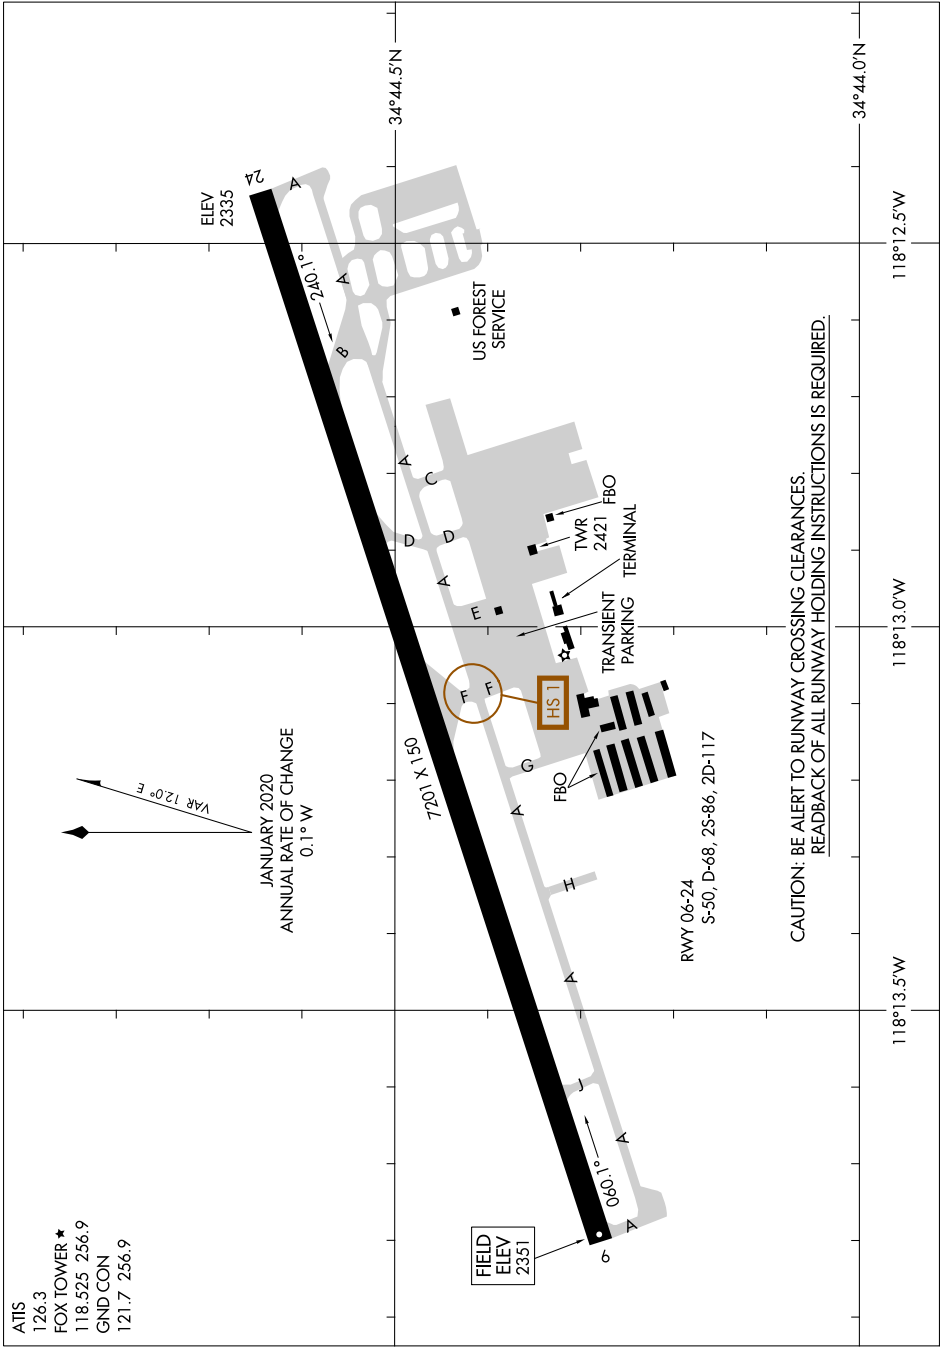

# AIRPORT DIAGRAM

AL-5065 (FAA)

GENERAL WM J FOX AIRFIELD (WJF)  
LANCASTER, CALIFORNIA

SW-3, 25 FEB 2021 to 25 MAR 2021

ATIS  
126.3

FOX TOWER ★  
118.525 256.9  
GND CON  
121.7 256.9

JANUARY 2020  
ANNUAL RATE OF CHANGE  
0.1° W

CAUTION: BE ALERT TO RUNWAY CROSSING CLEARANCES.  
READBACK OF ALL RUNWAY HOLDING INSTRUCTIONS IS REQUIRED.

SW-3, 25 FEB 2021 to 25 MAR 2021

# AIRPORT DIAGRAM

LANCASTER, CALIFORNIA  
GENERAL WM J FOX AIRFIELD (WJF)