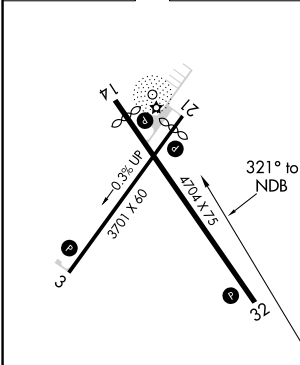

NDB VTN 314	APP CRS 321°	Rwy Idg 4704
		TDZE 2589
		Apt Elev 2595

NDB RWY 32

MILLER FIELD (VTN)

⚠ MISSED APPROACH: Climb to 4000 then climbing right turn to 5000 direct VTN NDB and hold.

ASOS 118.075	DENVER CENTER 127.95 338.2	UNICOM 122.8 (CTAF) 0
------------------------	--------------------------------------	---------------------------------

ELEV 2595	TDZE 2589
-----------	-----------

CATEGORY	A	B	C	D
S-32	3400-1 811 (900-1)	3400-1¼ 811 (900-1¼)		NA
C CIRCLING	3400-1 805 (900-1)	3560-1½ 965 (1000-1½)		NA

NC-2, 25 FEB 2021 to 25 MAR 2021

NC-2, 25 FEB 2021 to 25 MAR 2021