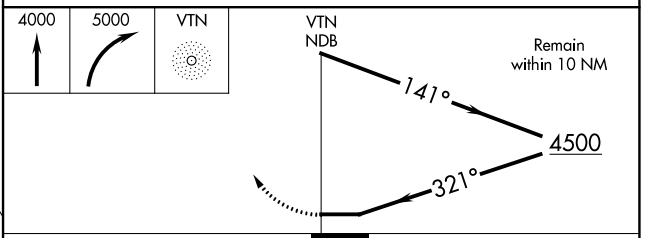

NDB VTN 314	APP CRS 321°	Rwy Idg 4704
		TDZE 2589
		Apt Elev 2595

NDB RWY 32

MILLER FIELD (VTN)

⚠ MISSED APPROACH: Climb to 4000 then climbing right turn to 5000 direct VTN NDB and hold.

ASOS 118.075	DENVER CENTER 127.95 338.2	UNICOM 122.8 (CTAF) 0
------------------------	--------------------------------------	---------------------------------

ELEV 2595	TDZE 2589
-----------	-----------

CATEGORY	A	B	C	D
S-32	3400-1 811 (900-1)	3400-1¼ 811 (900-1¼)		NA
C CIRCLING	3400-1 805 (900-1)	3560-1½ 965 (1000-1½)		NA

NC-2, 25 FEB 2021 to 25 MAR 2021

NC-2, 25 FEB 2021 to 25 MAR 2021