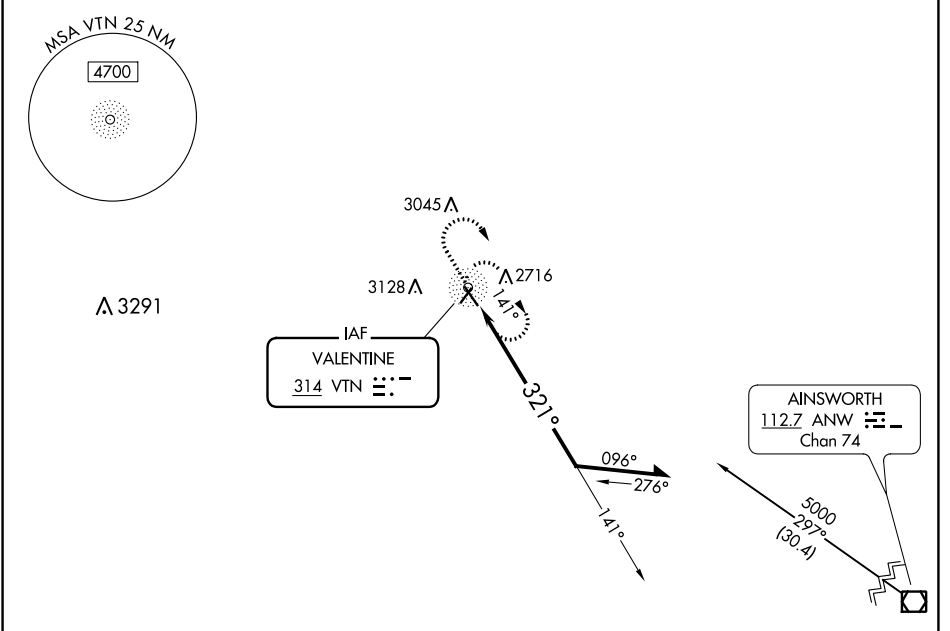

NDB VTN 314	APP CRS 321°	Rwy Idg 4704
		TDZE 2589
		Apt Elev 2595

NDB RWY 32

MILLER FIELD (VTN)

⚠ MISSED APPROACH: Climb to 4000 then climbing right turn to 5000 direct VTN NDB and hold.

ASOS 118.075	DENVER CENTER 127.95 338.2	UNICOM 122.8 (CTAF) 0
------------------------	--------------------------------------	---------------------------------

ELEV 2595	TDZE 2589
-----------	-----------

CATEGORY	A	B	C	D
S-32	3400-1 811 (900-1)	3400-1¼ 811 (900-1¼)		NA
C CIRCLING	3400-1 805 (900-1)	3560-1½ 965 (1000-1½)		NA

NC-2, 25 FEB 2021 to 25 MAR 2021

NC-2, 25 FEB 2021 to 25 MAR 2021