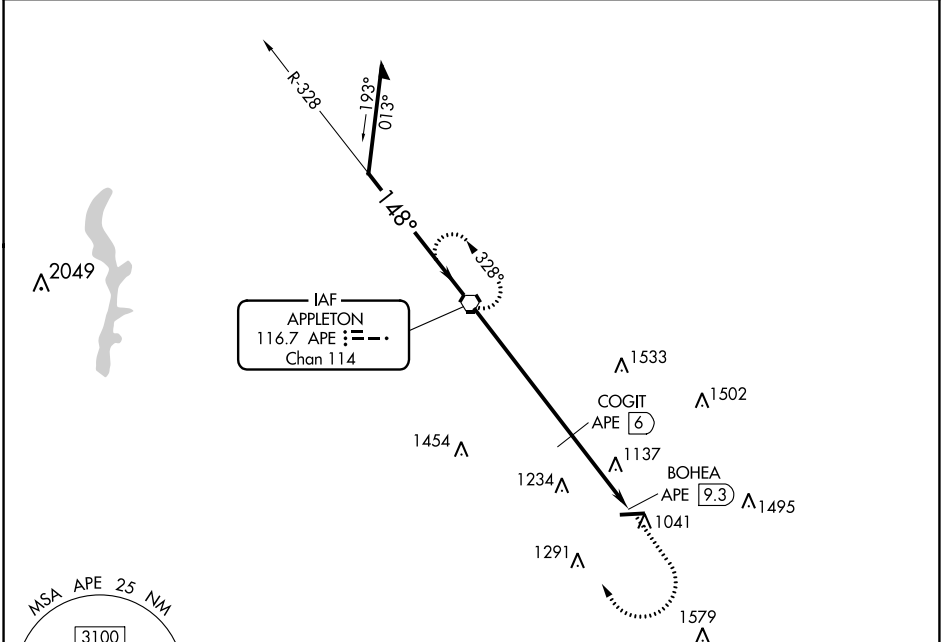

VORTAC APE 116.7 Chan 114	APP CRS 148°	Rwy Idg TDZE Apt Elev 884	N/A N/A 884
---	------------------------	---	--

VOR-A
NEWARK-HEATH (VTA)

⚠ Circling Rwy 9 NA at night. MISSED APPROACH: Climb to 3000 then right turn direct APE VORTAC and hold.

ASOS 121.125	COLUMBUS APP CON 125.95 317.775	CLNC DEL 125.175	UNICOM 122.7 (CTAF)	123.3 0
------------------------	---	----------------------------	-------------------------------	-----------------------

CATEGORY	A	B	C	D
C CIRCLING	1980-1¼ 1096 (1100-1¼)	1980-1½ 1096 (1100-1½)	1980-3	1096 (1100-3)
COGIT FIX MINIMUMS				
C CIRCLING	1620-1	736 (800-1)	1700-2½ 816 (900-2½)	1760-2¾ 876 (900-2¾)

MIRL Rwy 9-27 0 REIL Rwy 9 and 27 0	FAF to MAP 9.3 NM					
	Knots	60	90	120	150	180
	Min:Sec	9:18	6:12	4:39	3:43	3:06