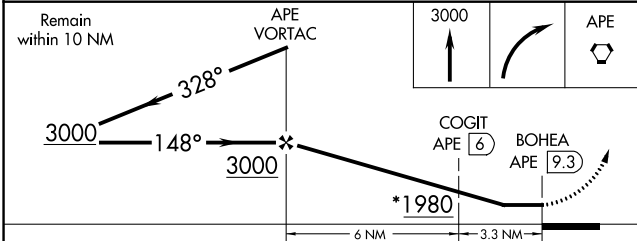

VORTAC APE 116.7 Chan 114	APP CRS 148°	Rwy Idg TDZE Apt Elev 884	N/A N/A 884
---	------------------------	---	--

VOR-A
NEWARK-HEATH (VTA)

⚠ Circling Rwy 9 NA at night. MISSED APPROACH: Climb to 3000 then right turn direct APE VORTAC and hold.

ASOS 121.125	COLUMBUS APP CON 125.95 317.775	CLNC DEL 125.175	UNICOM 122.7 (CTAF)	123.3 0
------------------------	---	----------------------------	-------------------------------	-----------------------