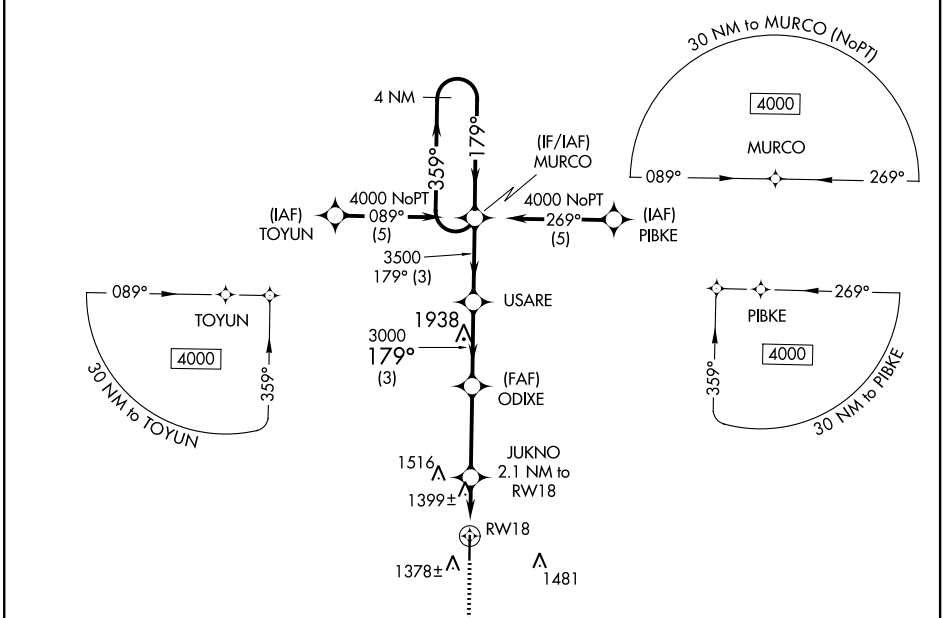

APP CRS	Rwy Idg	5101
179°	TDZE	1227
	Apt Elev	1228

RNAV (GPS) RWY 18

WEST PLAINS RGNL (UNO)

⚠ DME/DME RNP-0.3 NA. Visibility reduction by helicopters NA. When local altimeter setting not received, use Mountain Home, AR altimeter setting and increase clll MDA 140 feet and increase LNAV and Circling Cat C visibility 1/4 mile. When VGSI inop, Straight-in NA at night.

⚠ MISSED APPROACH: Climb to 4000 direct UGATY and hold.

ASOS 123.825	MEMPHIS CENTER 120.075 289.4	UNICOM 122.8 (CTAF)
------------------------	--	-------------------------------

NC-3, 25 FEB 2021 to 25 MAR 2021

NC-3, 25 FEB 2021 to 25 MAR 2021

CATEGORY	A	B	C	D
LNAV MDA	1660-1	433 (500-1)	1660-1 1/4 433 (500-1 1/4)	NA
CIRCLING	1700-1	472 (500-1)	1720-1 1/2 492 (500-1 1/2)	NA