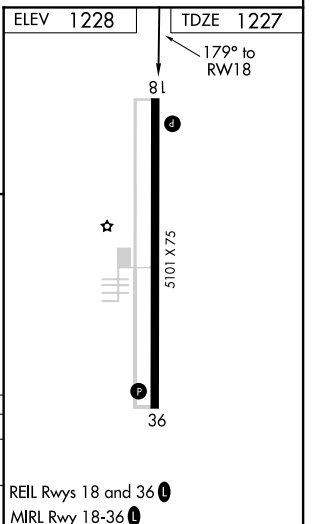

CATEGORY	A	B	C	D
LNAV MDA	1660-1	433 (500-1)	1660-1 1/4 433 (500-1 1/4)	NA
CIRCLING	1700-1	472 (500-1)	1720-1 1/2 492 (500-1 1/2)	NA