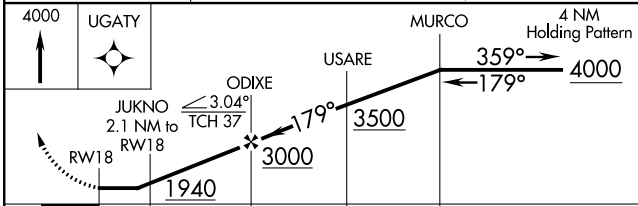

CATEGORY	A	B	C	D
LNAV MDA	1660-1	433 (500-1)	1660-1 1/4 433 (500-1 1/4)	NA
CIRCLING	1700-1	472 (500-1)	1720-1 1/2 492 (500-1 1/2)	NA