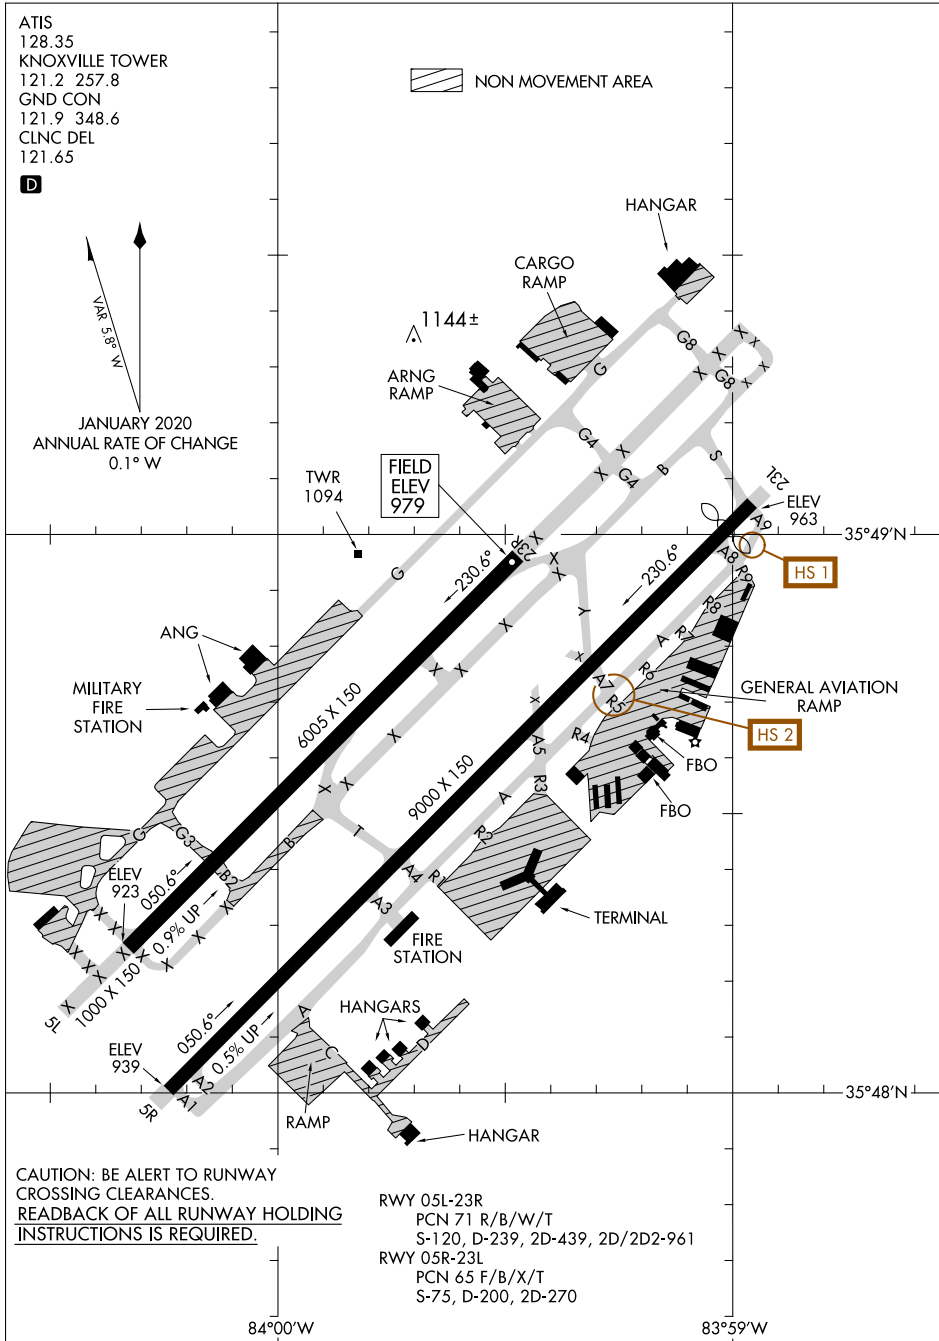

# AIRPORT DIAGRAM

AL-218 (FAA)

MC GHEE TYSON (T'YS)  
KNOXVILLE, TENNESSEE

ATIS  
 128.35  
 KNOXVILLE TOWER  
 121.2 257.8  
 GND CON  
 121.9 348.6  
 CLNC DEL  
 121.65

**D**

JANUARY 2020  
 ANNUAL RATE OF CHANGE  
 0.1° W

NON MOVEMENT AREA

CAUTION: BE ALERT TO RUNWAY  
 CROSSING CLEARANCES.  
 READBACK OF ALL RUNWAY HOLDING  
 INSTRUCTIONS IS REQUIRED.

RWY 05L-23R  
 PCN 71 R/B/W/T  
 S-120, D-239, 2D-439, 2D/2D2-961  
 RWY 05R-23L  
 PCN 65 F/B/X/T  
 S-75, D-200, 2D-270

SE-1, 25 FEB 2021 to 25 MAR 2021

SE-1, 25 FEB 2021 to 25 MAR 2021

# AIRPORT DIAGRAM

KNOXVILLE, TENNESSEE  
MC GHEE TYSON (T'YS)