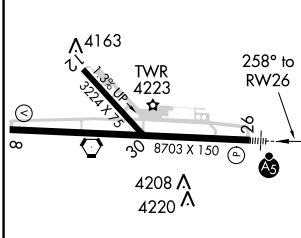

CATEGORY	A	B	C	D
LPV DA		4354-1/2	200 (200-1/2)	
LNAV/VNAV DA		4533-3/4	379 (400-3/4)	
LNAV MDA	4680-1/2	526 (600-1/2)	4680-1	526 (600-1)
C CIRCLING	4700-1 546 (600-1)	4780-1 626 (700-1)	5160-3	1006 (1100-3)

NW-1, 25 FEB 2021 to 25 MAR 2021

NW-1, 25 FEB 2021 to 25 MAR 2021