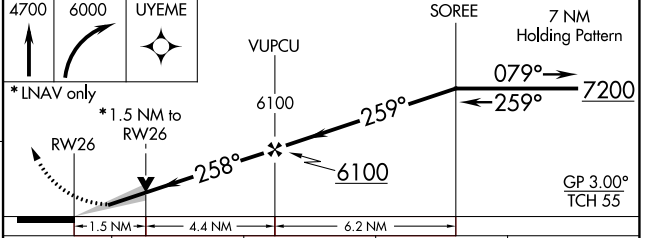

CATEGORY	A	B	C	D
LPV DA		4354-1/2	200 (200-1/2)	
LNAV/VNAV DA		4533-3/4	379 (400-3/4)	
LNAV MDA	4680-1/2	526 (600-1/2)	4680-1	526 (600-1)
C CIRCLING	4700-1 546 (600-1)	4780-1 626 (700-1)	5160-3	1006 (1100-3)

NW-1, 25 FEB 2021 to 25 MAR 2021

NW-1, 25 FEB 2021 to 25 MAR 2021