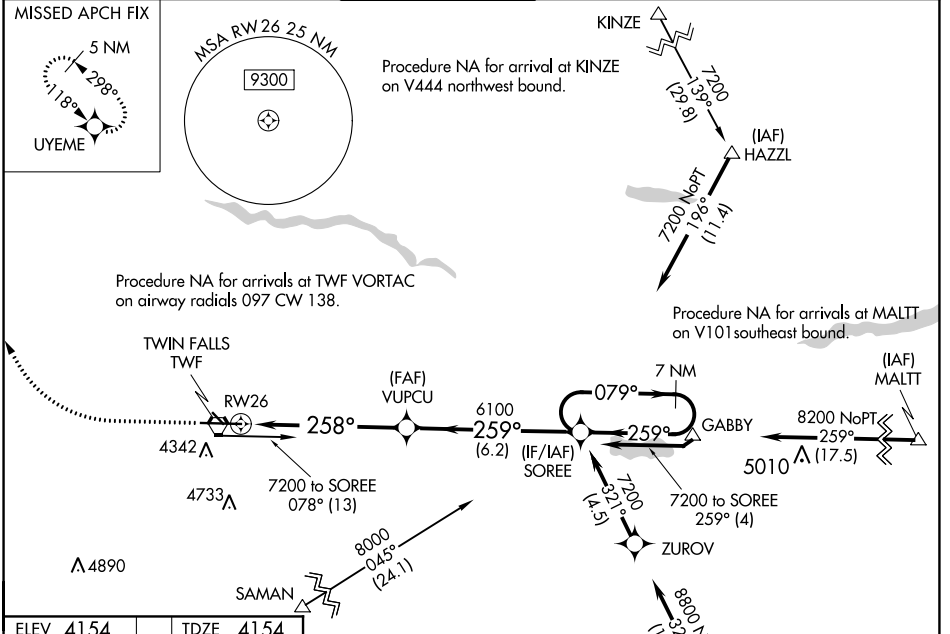

WAAS CH 56311 W26A	APP CRS 258°	Rwy Idg 8703 TDZE 4154 Apt Elev 4154
--	------------------------	---

RNAV (GPS) RWY 26

JOSLIN FIELD-MAGIC VALLEY RGNL (TWF)

<p>▼ Circling to Rwy 30 NA at night. ▲ For uncompensated Baro-VNAV systems, LNAV/VNAV NA below -16°C (4°F) or above 49°C (121°F). DME/DME RNP-0.3 NA.</p>	<p>MALSR</p>	<p>MISSED APPROACH: Climb to 4700 then climbing right turn to 6000 direct UYEME and hold.</p>
---	--------------	---

ASOS 135.025	TWIN FALLS APP CON * 126.7 353.75	TWIN FALLS TOWER * 118.2 (CTAF) 0 317.5	GND CON 121.7	CLNC DEL 123.65	UNICOM 122.95
------------------------	---	---	-------------------------	---------------------------	-------------------------

ELEV 4154	TDZE 4154
-----------	-----------

CATEGORY	A	B	C	D
LPV DA		4354-1/2	200 (200-1/2)	
LNAV/VNAV DA		4533-3/4	379 (400-3/4)	
LNAV MDA	4680-1/2	526 (600-1/2)	4680-1	526 (600-1)
C CIRCLING	4700-1 546 (600-1)	4780-1 626 (700-1)	5160-3	1006 (1100-3)

NW-1, 25 FEB 2021 to 25 MAR 2021

NW-1, 25 FEB 2021 to 25 MAR 2021