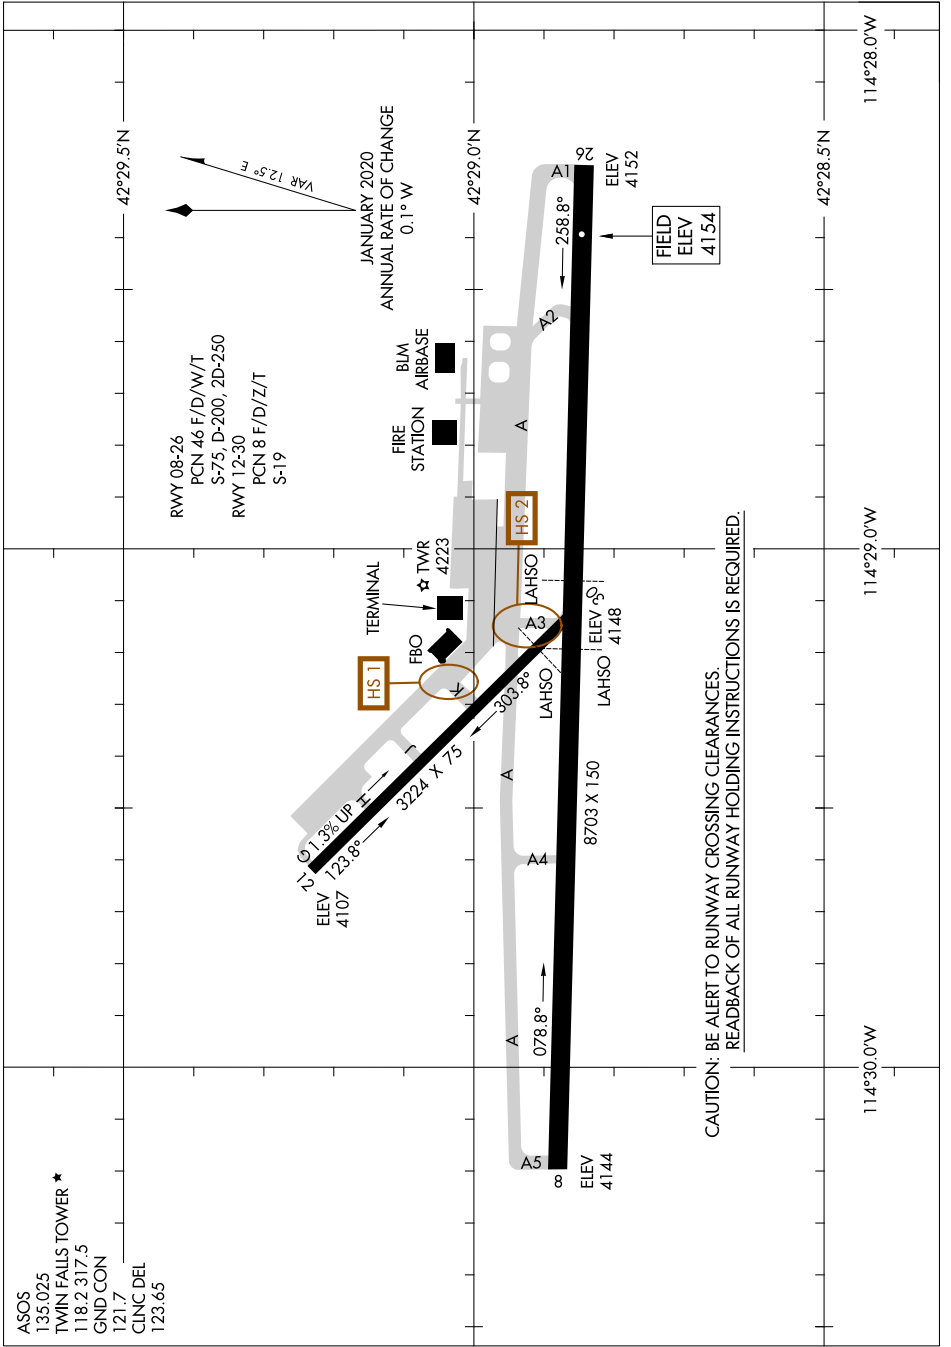

AIRPORT DIAGRAM

JOSLIN FIELD-MAGIC VALLEY RGNL (TWF^F)

AL-885 (FAA)

TWIN FALLS, IDAHO

NW-1, 25 FEB 2021 to 25 MAR 2021

NW-1, 25 FEB 2021 to 25 MAR 2021

AIRPORT DIAGRAM

TWIN FALLS, IDAHO

JOSLIN FIELD-MAGIC VALLEY RGNL (TWF^F)