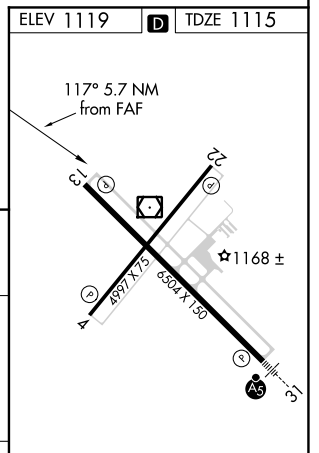

VOR/DME TVF <b>108.4</b> Chan <b>21</b>	APP CRS <b>117°</b>	Rwy Idg TDZE <b>1115</b> Apt Elev <b>1119</b>	<b>6504</b>
---	------------------------	---	-------------

# VOR Z RWY 13

THIEF RIVER FALLS RGNL (TVF)

DME Required.	MISSED APPROACH: Climb to 2700 then right turn direct TVF VOR/DME and hold.
---------------	---

AWOS-3PT <b>119.025</b>	MINNEAPOLIS CENTER <b>132.15 269.6</b>	UNICOM <b>122.8</b> (CTAF) <b>0</b>
----------------------------	---	--

**THIEF RIVER FALLS**  
108.4 TVF Chan 21

CATEGORY	A	B	C	D
S-13	1520-1	405 (500-1)	1520-1¼	405 (500-1¼)

HIRL Rwy 13-31 **0**  
MIRL Rwy 4-22 **0**  
REL Rws 4, 13, and 22 **0**

NC-1, 25 FEB 2021 to 25 MAR 2021