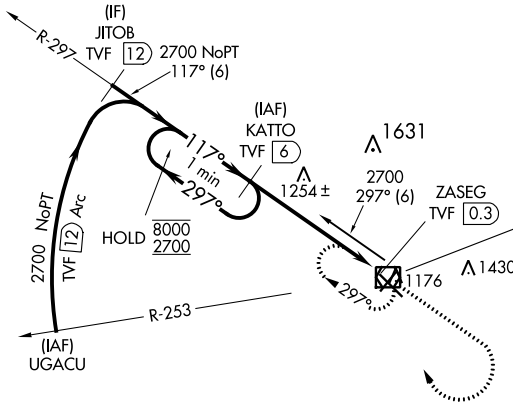

VOR/DME TVF <b>108.4</b> Chan <b>21</b>	APP CRS <b>117°</b>	Rwy Idg TDZE <b>1115</b> Apt Elev <b>1119</b>	<b>6504</b>
---	------------------------	---	-------------

# VOR Z RWY 13

THIEF RIVER FALLS RGNL (TVF)

DME Required.	MISSED APPROACH: Climb to 2700 then right turn direct TVF VOR/DME and hold.
---------------	---

AWOS-3PT <b>119.025</b>	MINNEAPOLIS CENTER <b>132.15 269.6</b>	UNICOM <b>122.8</b> (CTAF) <b>0</b>
----------------------------	---	--

**THIEF RIVER FALLS**  
108.4 TVF Chan 21

CATEGORY	A	B	C	D
S-13	1520-1	405 (500-1)	1520-1¼	405 (500-1¼)

HIRL Rwy 13-31 **0**  
MIRL Rwy 4-22 **0**  
REL Rws 4, 13, and 22 **0**

NC-1, 25 FEB 2021 to 25 MAR 2021