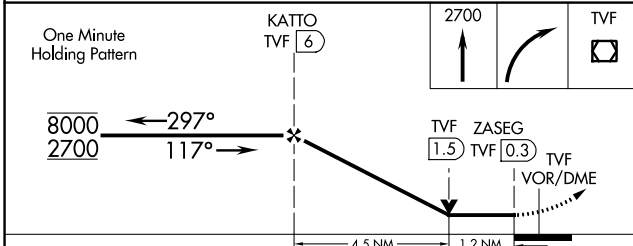

CATEGORY	A	B	C	D
S-13	1520-1	405 (500-1)	1520-1¼	405 (500-1¼)

HIRL Rwy 13-31 **0**
MIRL Rwy 4-22 **0**
REL Rws 4, 13, and 22 **0**

NC-1, 25 FEB 2021 to 25 MAR 2021

NC-1, 25 FEB 2021 to 25 MAR 2021