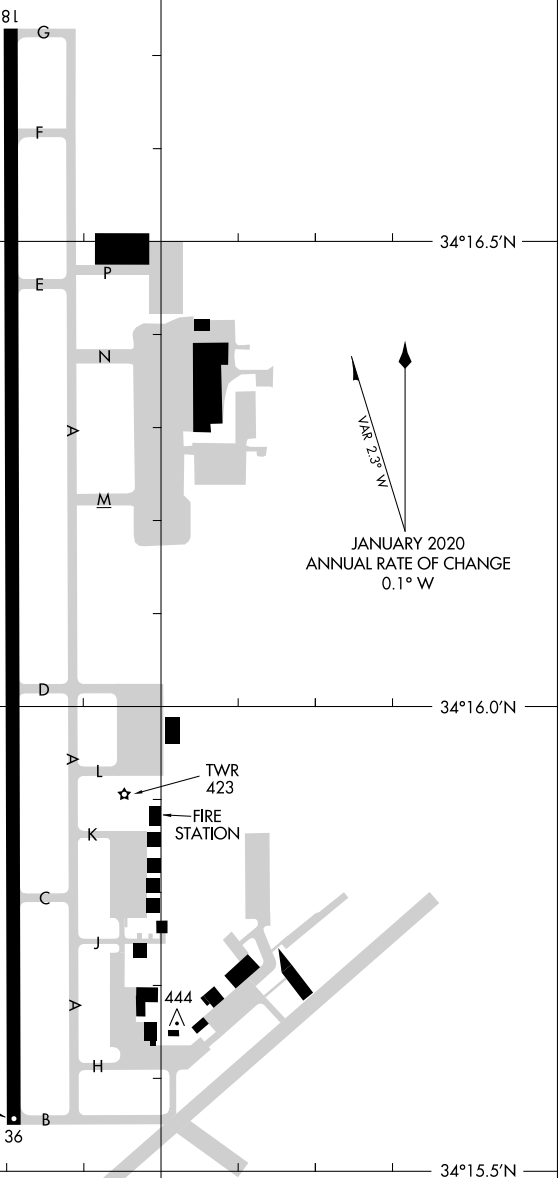

AIRPORT DIAGRAM

TUPELO RGNL (TUP)
TUPELO, MISSISSIPPI

AL-854 (FAA)

ASOS
133.525
TUPELO TOWER ★
118.775 254.275
GND CON
121.825 254.275

ELEV 81
343

182.2°

7150 X 150

002.2°

FIELD
ELEV
347

△ 494

RWY 18-36
PCN 27 F/C/W/T
S-69, D-91, 2D-168

TWR 423
FIRE STATION

△ 444

CAUTION: BE ALERT TO RUNWAY CROSSING CLEARANCES.
READBACK OF ALL RUNWAY HOLDING INSTRUCTIONS IS REQUIRED.

88°46.5'W

88°46.0'W

SC-4, 25 FEB 2021 to 25 MAR 2021

SC-4, 25 FEB 2021 to 25 MAR 2021

AIRPORT DIAGRAM

TUPELO, MISSISSIPPI
TUPELO RGNL (TUP)