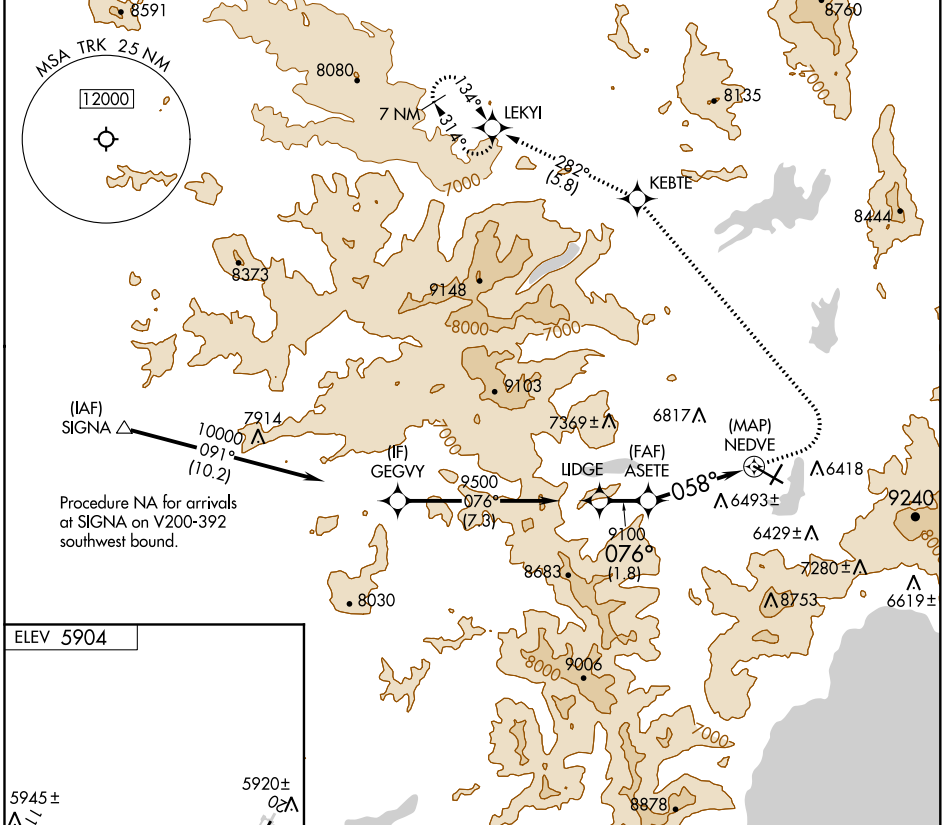

APP CRS 058°	Rwy Idg TDZE Apt Elev	N/A N/A 5904
------------------------	-----------------------------	---

RNAV (GPS)-A

TRUCKEE-TAHOE (TRK)

RNP APCH.

⚠ Circling NA for Cat C south of Rwy 29 and east of Rwy 2.
⚠ Procedure NA at night. When local altimeter setting not received, procedure NA.
❄ -18°C

MISSED APPROACH: (Do not exceed 200K until KEBTE)
 Climb to 7800 then climbing left turn to 12000 direct KEBTE and track 282° to LEKY1 and hold, continue climb-in-hold 12000.

AWOS-3PT 118.0	OAKLAND CENTER 127.95 316.1	TRUCKEE TOWER* 120.575 (CTAF) 0	GND CON 118.3	UNICOM 122.95
--------------------------	---------------------------------------	---	-------------------------	-------------------------

CATEGORY	A	B	C	D
C CIRCLING	7500-1¼ 1596 (1600-1¼)	7500-1½ 1596 (1600-1½)	7700-3 1796 (1800-3)	NA

SW-2, 25 FEB 2021 to 25 MAR 2021

SW-2, 25 FEB 2021 to 25 MAR 2021