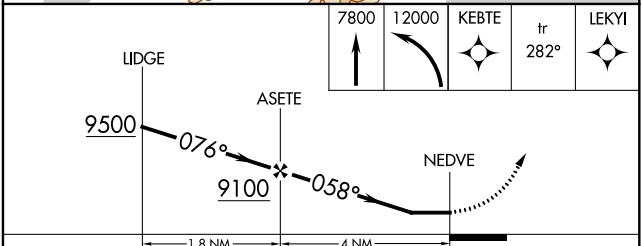

APP CRS 058°	Rwy Idg TDZE Apt Elev	N/A N/A 5904
------------------------	-----------------------------	---

RNAV (GPS)-A

TRUCKEE-TAHOE (TRK)

RNP APCH.

⚠ Circling NA for Cat C south of Rwy 29 and east of Rwy 2.
⚠ Procedure NA at night. When local altimeter setting not received, procedure NA.
❄ -18°C

MISSED APPROACH: (Do not exceed 200K until KEBTE)
 Climb to 7800 then climbing left turn to 12000 direct KEBTE and track 282° to LEKY1 and hold, continue climb-in-hold 12000.

AWOS-3PT 118.0	OAKLAND CENTER 127.95 316.1	TRUCKEE TOWER* 120.575 (CTAF) 0	GND CON 118.3	UNICOM 122.95
--------------------------	---------------------------------------	---	-------------------------	-------------------------