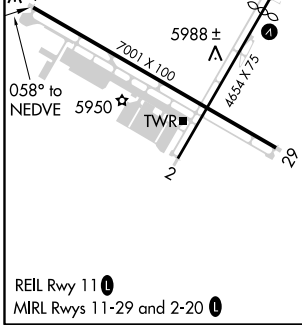

APP CRS 058°	Rwy Idg TDZE Apt Elev	N/A N/A 5904
------------------------	-----------------------------	---

RNAV (GPS)-A

TRUCKEE-TAHOE (TRK)

RNP APCH.

⚠ Circling NA for Cat C south of Rwy 29 and east of Rwy 2.
⚠ Procedure NA at night. When local altimeter setting not received, procedure NA.
❄ -18°C

MISSED APPROACH: (Do not exceed 200K until KEBTE)
 Climb to 7800 then climbing left turn to 12000 direct KEBTE and track 282° to LEKY1 and hold, continue climb-in-hold 12000.

AWOS-3PT 118.0	OAKLAND CENTER 127.95 316.1	TRUCKEE TOWER* 120.575 (CTAF) 0	GND CON 118.3	UNICOM 122.95
--------------------------	---------------------------------------	---	-------------------------	-------------------------

CATEGORY	A	B	C	D
C CIRCLING	7500-1¼ 1596 (1600-1¼)	7500-1½ 1596 (1600-1½)	7700-3 1796 (1800-3)	NA

SW-2, 25 FEB 2021 to 25 MAR 2021

SW-2, 25 FEB 2021 to 25 MAR 2021