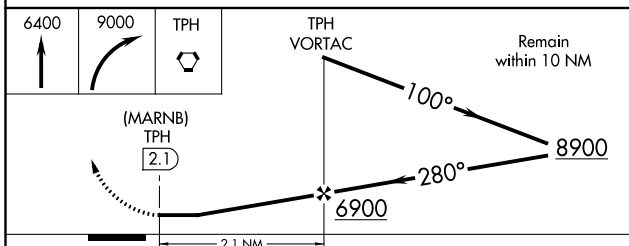

VORTAC TPH 117.2 Chan 119	APP CRS 280°	Rwy Idg TDZE Apt Elev N/A N/A 5430
---	------------------------	--

VOR or GPS-A

TONOPAH (TPH)

▽
▲

MISSED APPROACH: Climb to 6400 then climbing right turn to 9000 direct TPH VORTAC and hold.

ASOS 118,875	NELLIS APP CON 119,35 254.4	UNICOM 123.0 (CTAF) 0
------------------------	---------------------------------------	--

CATEGORY	A	B	C	D	FAF to MAP 2.1 NM					
CIRCLING	6100-1 670 (700-1)		6100-2 670 (700-2)	6100-2¼ 670 (700-2¼)	Knots	60	90	120	150	180
					Min:Sec	2:06	1:24	1:03	0:50	0:42