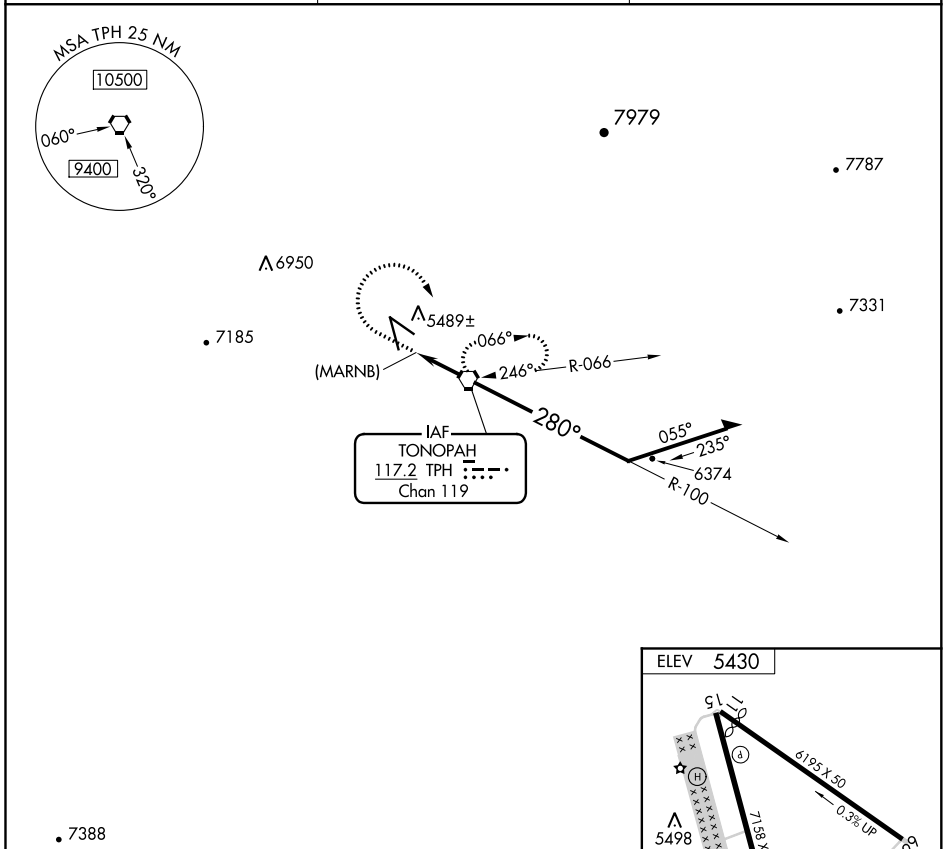

VORTAC TPH 117.2 Chan 119	APP CRS 280°	Rwy Idg TDZE Apt Elev N/A N/A 5430
---	------------------------	--

VOR or GPS-A

TONOPAH (TPH)

▽
▲

MISSED APPROACH: Climb to 6400 then climbing right turn to 9000 direct TPH VORTAC and hold.

ASOS 118,875	NELLIS APP CON 119,35 254.4	UNICOM 123.0 (CTAF) 0
------------------------	---------------------------------------	--

CATEGORY	A	B	C	D	FAF to MAP 2.1 NM					
CIRCLING	6100-1 670 (700-1)		6100-2 670 (700-2)	6100-2¼ 670 (700-2¼)	Knots	60	90	120	150	180
					Min:Sec	2:06	1:24	1:03	0:50	0:42

SW-4, 25 FEB 2021 to 25 MAR 2021

SW-4, 25 FEB 2021 to 25 MAR 2021