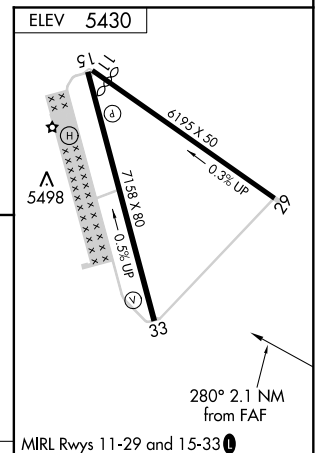

VORTAC TPH 117.2 Chan 119	APP CRS 280°	Rwy Idg TDZE Apt Elev N/A N/A 5430
---	------------------------	--

VOR or GPS-A

TONOPAH (TPH)

▽
▲

MISSED APPROACH: Climb to 6400 then climbing right turn to 9000 direct TPH VORTAC and hold.

ASOS 118,875	NELLIS APP CON 119,35 254.4	UNICOM 123.0 (CTAF) 0
------------------------	---------------------------------------	--

CATEGORY	A	B	C	D	FAF to MAP 2.1 NM					
CIRCLING	6100-1 670 (700-1)		6100-2 670 (700-2)	6100-2¼ 670 (700-2¼)	Knots	60	90	120	150	180
					Min:Sec	2:06	1:24	1:03	0:50	0:42