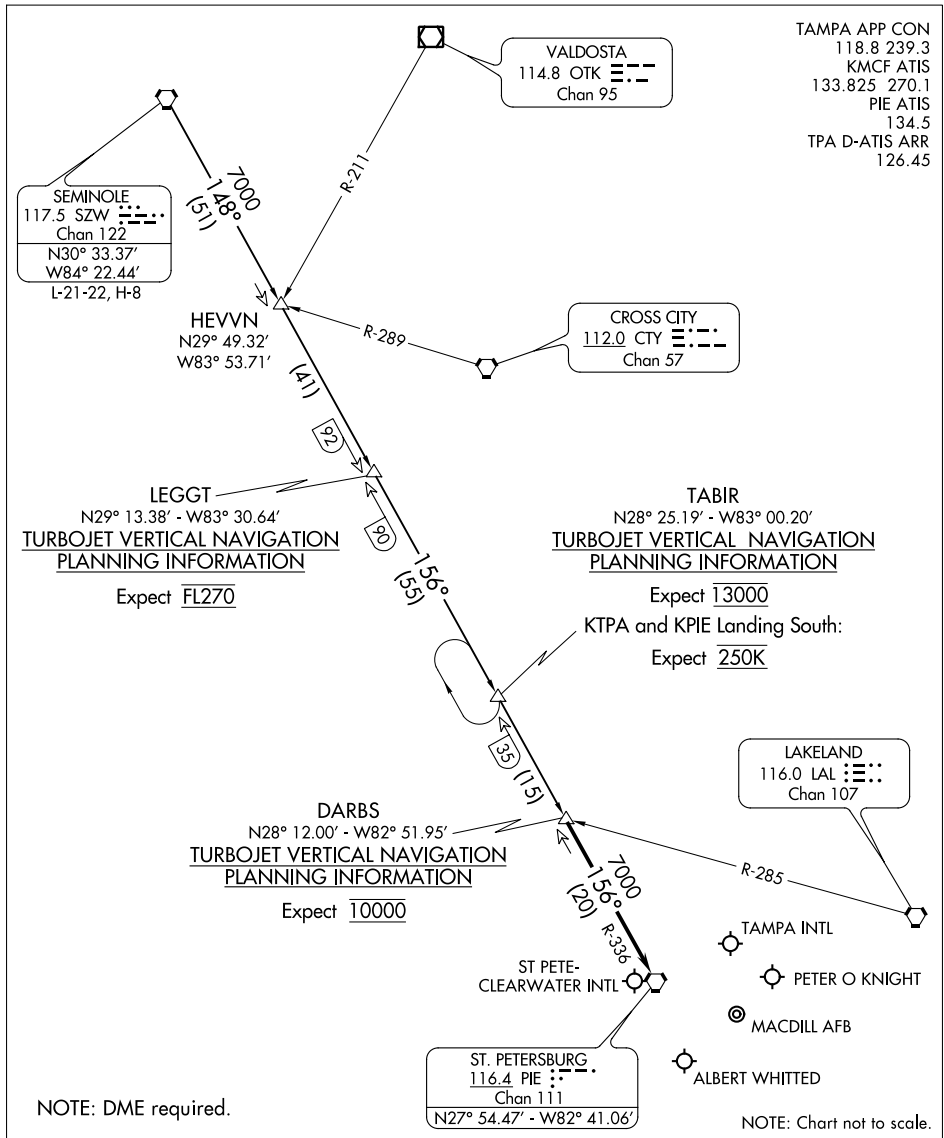

DARBS THREE ARRIVAL

TAMPA, FLORIDA

SE-3, 25 FEB 2021 to 25 MAR 2021

SE-3, 25 FEB 2021 to 25 MAR 2021

ARRIVAL ROUTE DESCRIPTION

SEMINOLE TRANSITION (SZW.DARBS3): From over SZW VORTAC on SZW R-148 and PIE R-336 to DARBS INT. Thence. . . .

. . . .from over DARBS INT on PIE R-336 to PIE VORTAC. Expect RADAR vectors to final approach course.

LOST COMMUNICATIONS: STANDARD.

DARBS THREE ARRIVAL

TAMPA, FLORIDA