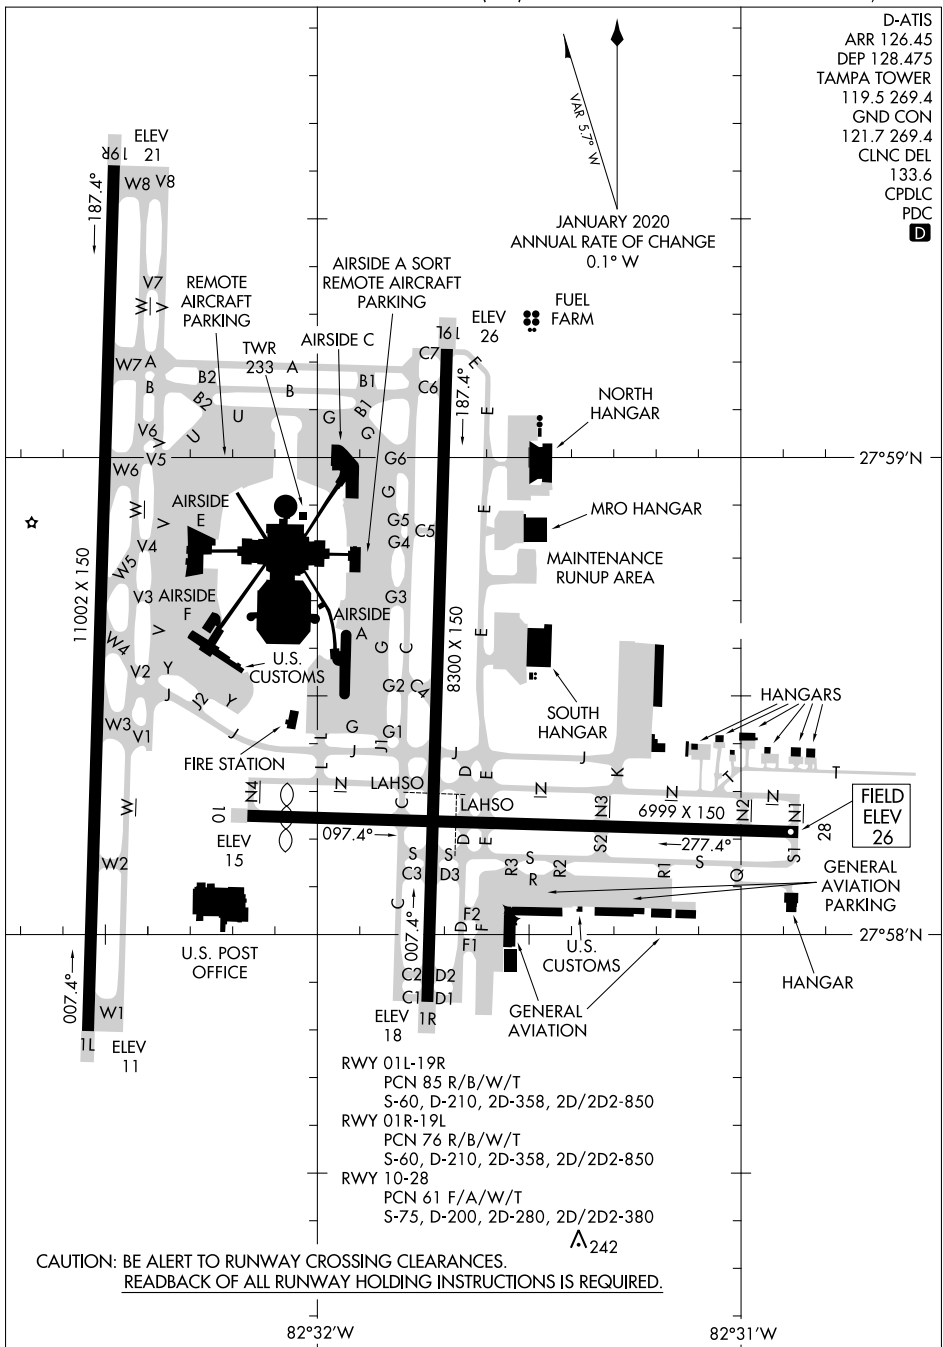

AIRPORT DIAGRAM

AL-416 (FAA)

TAMPA INTL (TPA)
TAMPA, FLORIDA

D-ATIS
 ARR 126.45
 DEP 128.475
 TAMPA TOWER
 119.5 269.4
 GND CON
 121.7 269.4
 CLNC DEL
 133.6
 CPDLC
 PDC
D

SE-3, 25 FEB 2021 to 25 MAR 2021

SE-3, 25 FEB 2021 to 25 MAR 2021

CAUTION: BE ALERT TO RUNWAY CROSSING CLEARANCES.
 READBACK OF ALL RUNWAY HOLDING INSTRUCTIONS IS REQUIRED.

82°32'W

82°31'W

AIRPORT DIAGRAM

TAMPA, FLORIDA
TAMPA INTL (TPA)