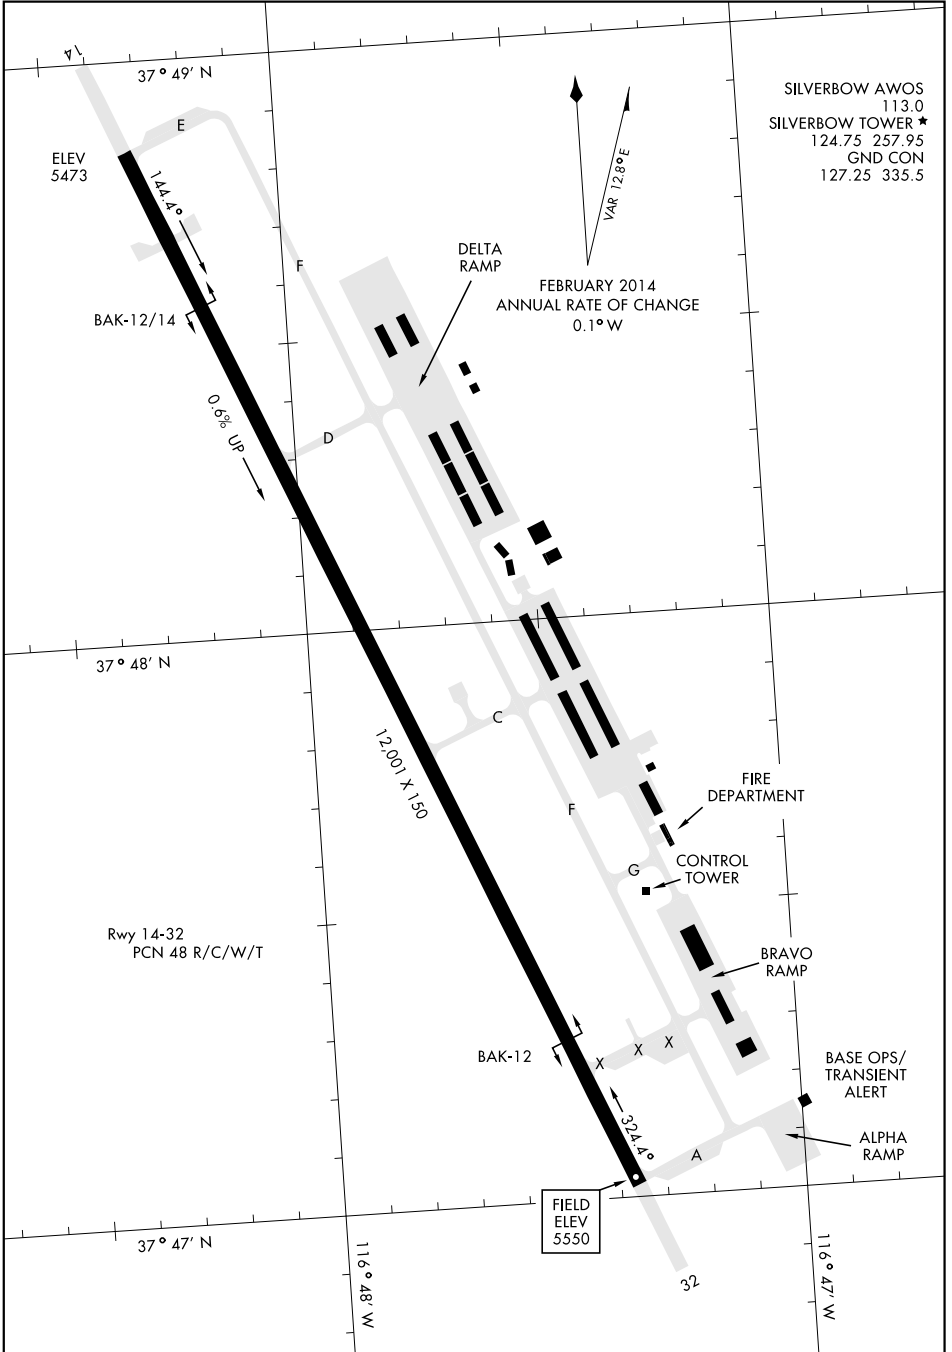

# AIRPORT DIAGRAM

AFD-3188 [USAF]

TONOPAH TEST RANGE (KTNX)

TONOPAH, NEVADA

SW-4, 25 FEB 2021 to 25 MAR 2021

SW-4, 25 FEB 2021 to 25 MAR 2021

# AIRPORT DIAGRAM

TONOPAH, NEVADA  
TONOPAH TEST RANGE (KTNX)