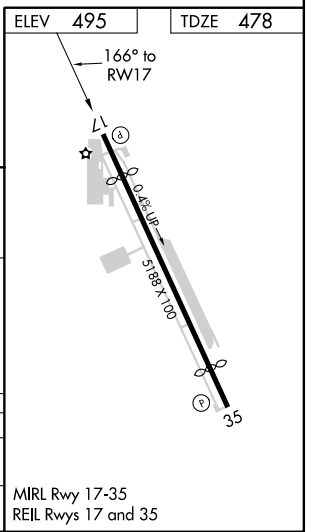

APP CRS	Rwy Idg	4394
166°	TDZE	478
	Apr Elev	495

RNAV (GPS) RWY 17

YORK (THV)

RNP APCH.		MISSED APPROACH: Climbing left turn to 3300 direct WABEP and hold.	
ASOS	HARRISBURG APP CON	CLNC DEL	UNICOM
119.275	124.1 273.525	121.65	123.0 (CTAF)

NE-4, 25 FEB 2021 to 25 MAR 2021

NE-4, 25 FEB 2021 to 25 MAR 2021

CATEGORY	A	B	C	D
LNVA MDA	940-1	462 (500-1)	940-1 $\frac{3}{8}$	462 (500-1 $\frac{3}{8}$)
CIRCLING	1220-1 725 (800-1)	1240-1 745 (800-1)	1260-2 $\frac{1}{4}$ 765 (800-2 $\frac{1}{4}$)	1260-2 $\frac{1}{2}$ 765 (800-2 $\frac{1}{2}$)