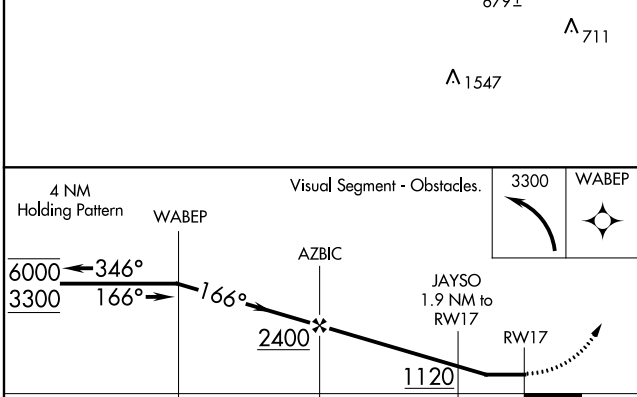

APP CRS	Rwy Idg	4394
166°	TDZE	478
	Apr Elev	495

RNAV (GPS) RWY 17

YORK (THV)

RNP APCH.		MISSED APPROACH: Climbing left turn to 3300 direct WABEP and hold.	
ASOS	HARRISBURG APP CON	CLNC DEL	UNICOM
119.275	124.1 273.525	121.65	123.0 (CTAF)

NE-4, 25 FEB 2021 to 25 MAR 2021

NE-4, 25 FEB 2021 to 25 MAR 2021

CATEGORY	A	B	C	D
LNVA MDA	940-1	462 (500-1)	940-1 $\frac{3}{8}$	462 (500-1 $\frac{3}{8}$)
CIRCLING	1220-1 725 (800-1)	1240-1 745 (800-1)	1260-2 $\frac{1}{4}$ 765 (800-2 $\frac{1}{4}$)	1260-2 $\frac{1}{2}$ 765 (800-2 $\frac{1}{2}$)