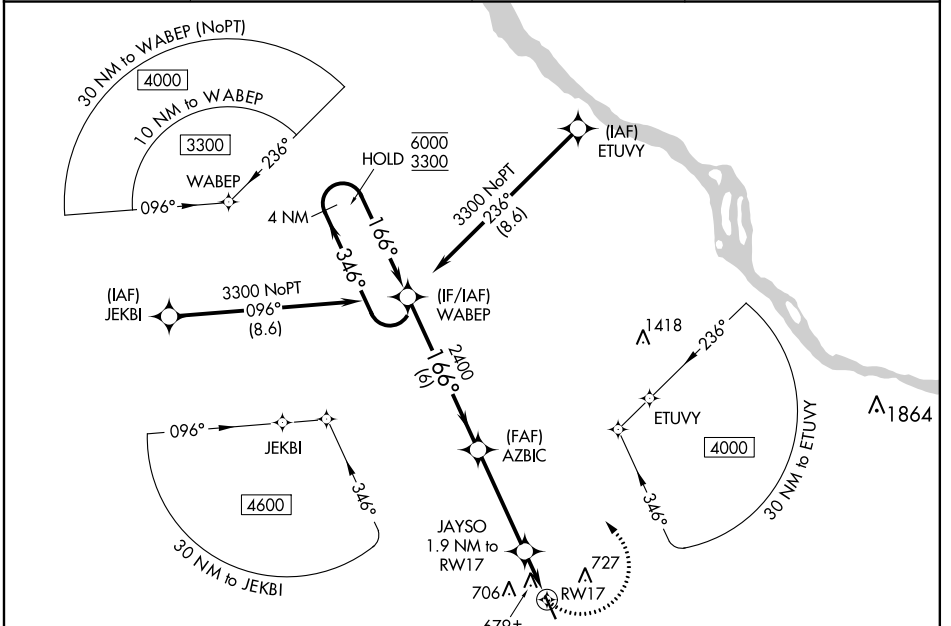

APP CRS	Rwy Idg	4394
166°	TDZE	478
	Apr Elev	495

RNAV (GPS) RWY 17

YORK (THV)

RNP APCH.		MISSED APPROACH: Climbing left turn to 3300 direct WABEP and hold.	
ASOS	HARRISBURG APP CON	CLNC DEL	UNICOM
119.275	124.1 273.525	121.65	123.0 (CTAF)

NE-4, 25 FEB 2021 to 25 MAR 2021

NE-4, 25 FEB 2021 to 25 MAR 2021

CATEGORY	A	B	C	D
LNVA MDA	940-1	462 (500-1)	940-1 $\frac{3}{8}$	462 (500-1 $\frac{3}{8}$)
CIRCLING	1220-1 725 (800-1)	1240-1 745 (800-1)	1260-2 $\frac{1}{4}$ 765 (800-2 $\frac{1}{4}$)	1260-2 $\frac{1}{2}$ 765 (800-2 $\frac{1}{2}$)