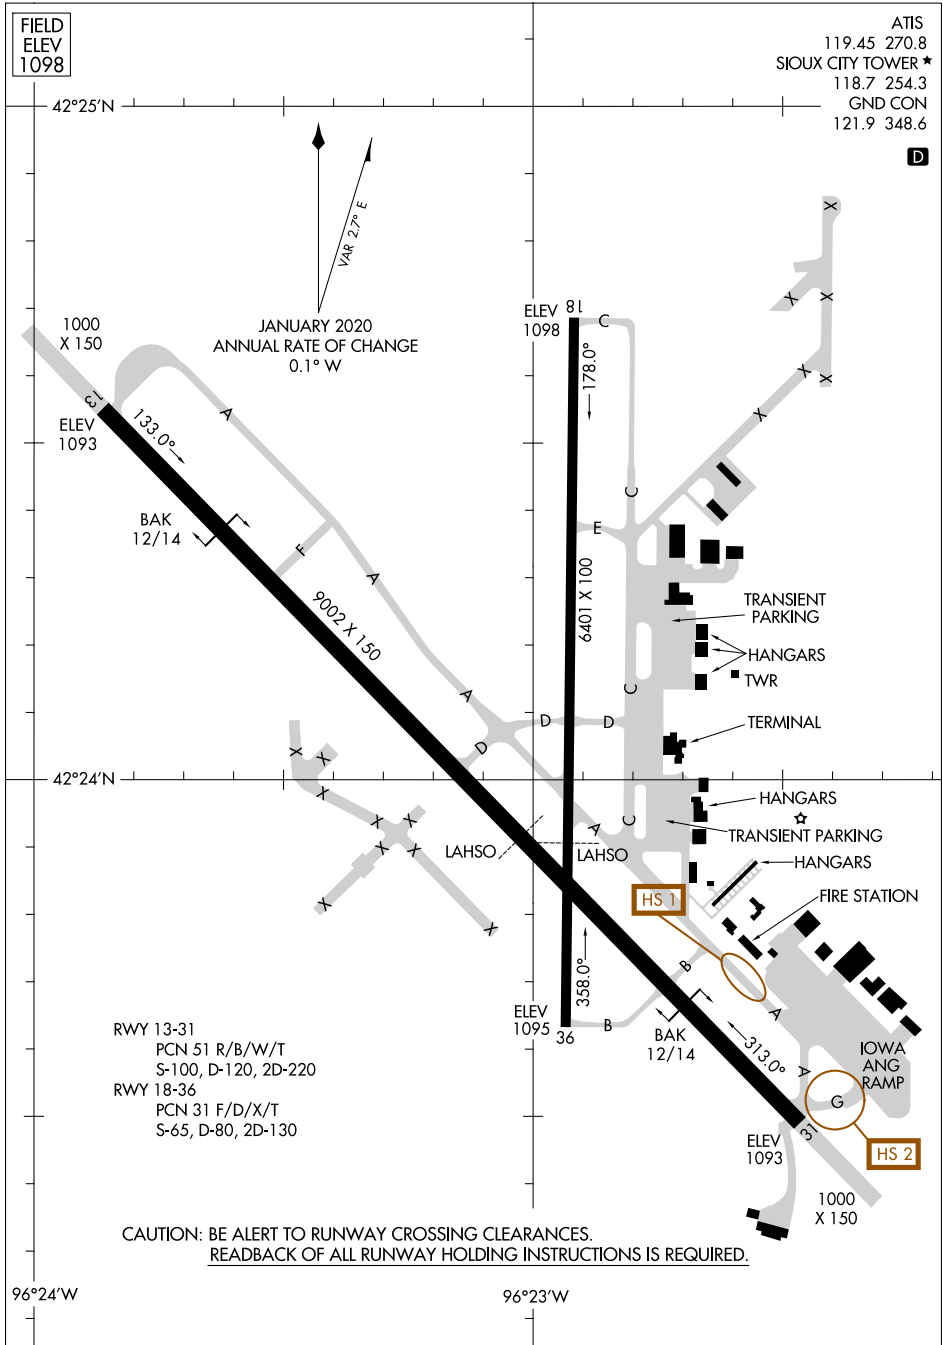

AIRPORT DIAGRAM

SIoux GATEWAY/BRIG GEN BUD DAY FLD (SU^X)
AL-395 (FAA)

SIoux CITY, IOWA

FIELD
ELEV
1098

ATIS 119.45 270.8
SIoux CITY TOWER * 118.7 254.3
GND CON 121.9 348.6

D

NC-3, 25 FEB 2021 to 25 MAR 2021

NC-3, 25 FEB 2021 to 25 MAR 2021

AIRPORT DIAGRAM

SIoux CITY, IOWA
SIoux GATEWAY/BRIG GEN BUD DAY FLD (SU^X)