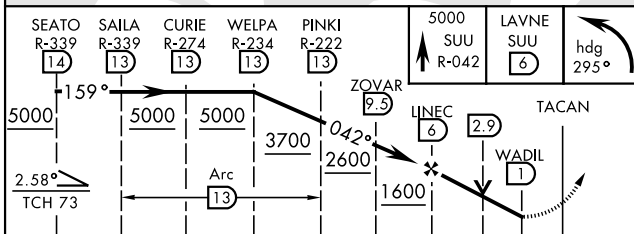

TACAN RWY 3L

TACAN SUU Chan 113	APCH CRS 042°	Rwy Idg 11,001 TDZE 34 Arprt Elev 63
---------------------------	----------------------	---

AL-488 [USAF]

TRAVIS AFB (KSUU)

* Circling not authorized NW of Rwy 3L-21R.

MISSED APPROACH: Climb to 5000 via SUU TACAN R-042 to LAVNE, then turn left via 295° course to intercept SUU R-339 to SEATO and hold, continue climb in hold to 5000.

ATIS 135.55 292.125	TRAVIS APP CON 119.9(S) 126.6(N) 281.45	TRAVIS TOWER 120.75 254.4	GND CON 121.8 289.4	CLNC DEL 127.55 335.8
-------------------------------	---	-------------------------------------	-------------------------------	---------------------------------

EMERG SAFE ALT 100 NM 12,600 FROM SUU TACAN

CATEGORY	A	B	C	D	E
S-3L	740/55 706 (700-1)		740-2	706	(700-2)
CIRCLING*	740-1 677 (700-1)		740-2 677 (700-2)	1200-3	1137 (1200-3)

TACAN RWY 3L

SW-2, 25 FEB 2021 to 25 MAR 2021