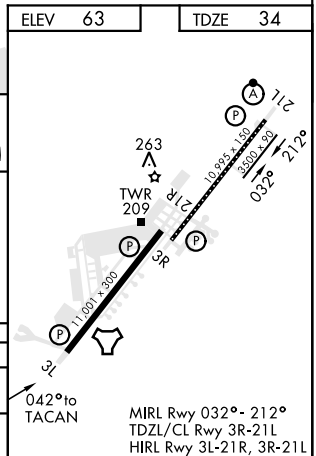

TACAN RWY 3L

TACAN SUU Chan 113	APCH CRS 042°	Rwy Idg 11,001 TDZE 34 Arprt Elev 63
---------------------------	----------------------	---

AL-488 [USAF]

TRAVIS AFB (KSUU)

* Circling not authorized NW of Rwy 3L-21R.

MISSED APPROACH: Climb to 5000 via SUU TACAN R-042 to LAVNE, then turn left via 295° course to intercept SUU R-339 to SEATO and hold, continue climb in hold to 5000.

ATIS 135.55 292.125	TRAVIS APP CON 119.9(S) 126.6(N) 281.45	TRAVIS TOWER 120.75 254.4	GND CON 121.8 289.4	CLNC DEL 127.55 335.8
-------------------------------	---	-------------------------------------	-------------------------------	---------------------------------

EMERG SAFE ALT 100 NM 12,600 FROM SUU TACAN

CATEGORY	A	B	C	D	E
S-3L	740/55 706 (700-1)		740-2	706	(700-2)
CIRCLING*	740-1 677 (700-1)		740-2 677 (700-2)	1200-3	1137 (1200-3)

TACAN RWY 3L

SW-2, 25 FEB 2021 to 25 MAR 2021