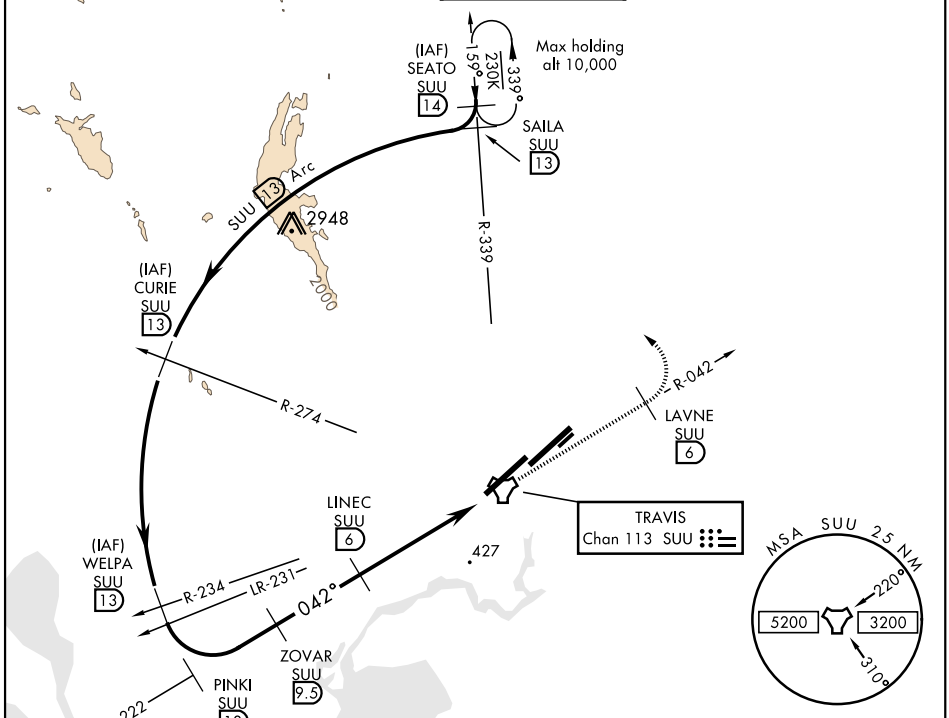

TACAN RWY 3L

TACAN SUU Chan 113	APCH CRS 042°	Rwy Idg 11,001 TDZE 34 Arprt Elev 63
---------------------------	----------------------	---

AL-488 [USAF]

TRAVIS AFB (KSUU)

* Circling not authorized NW of Rwy 3L-21R.

MISSED APPROACH: Climb to 5000 via SUU TACAN R-042 to LAVNE, then turn left via 295° course to intercept SUU R-339 to SEATO and hold, continue climb in hold to 5000.

ATIS 135.55 292.125	TRAVIS APP CON 119.9(S) 126.6(N) 281.45	TRAVIS TOWER 120.75 254.4	GND CON 121.8 289.4	CLNC DEL 127.55 335.8
-------------------------------	---	-------------------------------------	-------------------------------	---------------------------------

EMERG SAFE ALT 100 NM 12,600 FROM SUU TACAN

CATEGORY	A	B	C	D	E
S-3L	740/55 706 (700-1)		740-2	706	(700-2)
CIRCLING*	740-1 677 (700-1)		740-2 677 (700-2)	1200-3	1137 (1200-3)

TACAN RWY 3L

SW-2, 25 FEB 2021 to 25 MAR 2021

SW-2, 25 FEB 2021 to 25 MAR 2021