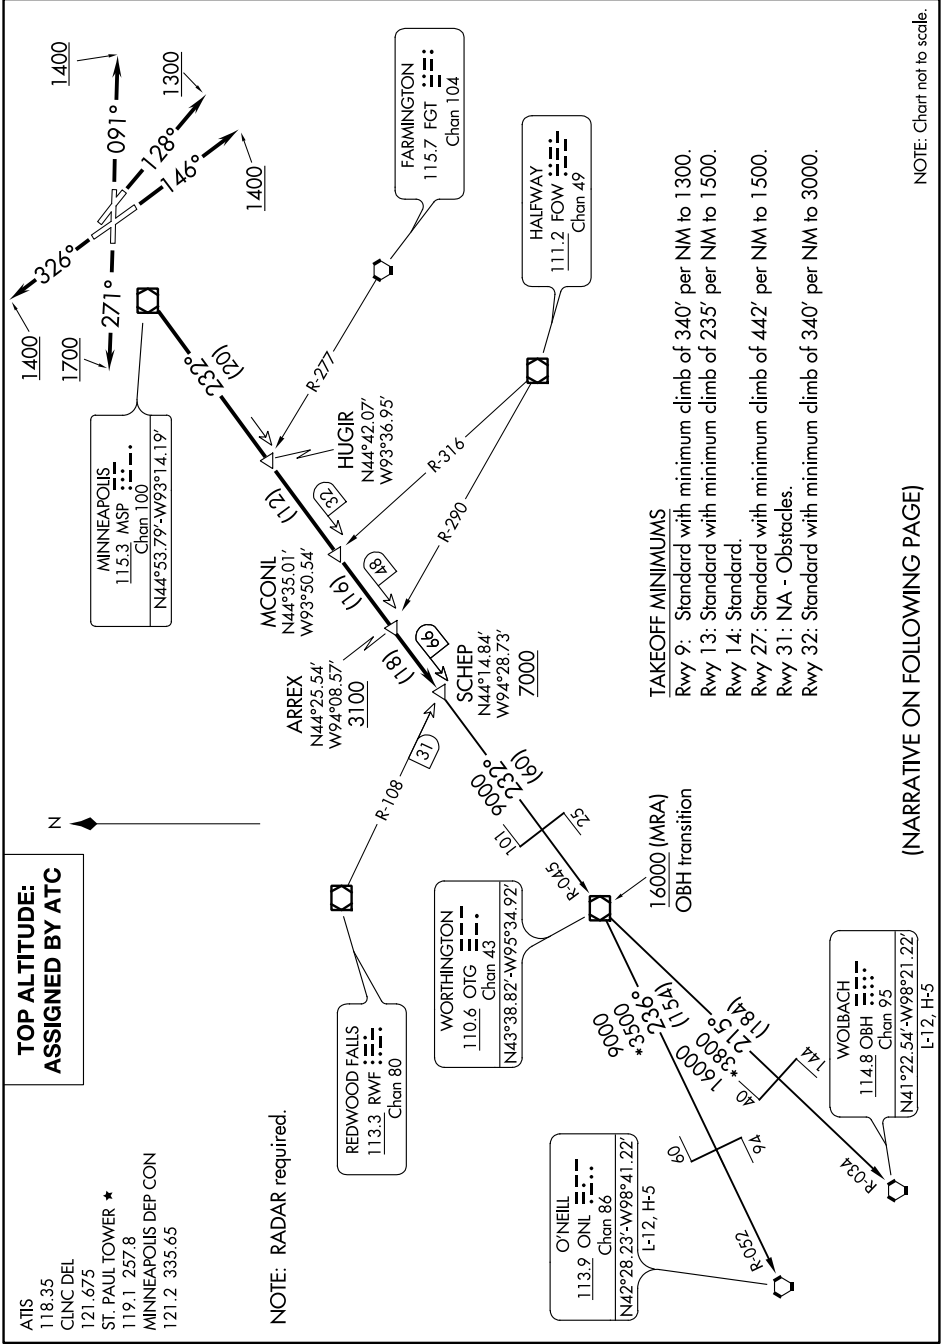

SCHEP NINE DEPARTURE

NC-1, 25 FEB 2021 to 25 MAR 2021

NOTE: Chart not to scale.

(NARRATIVE ON FOLLOWING PAGE)

NC-1, 25 FEB 2021 to 25 MAR 2021