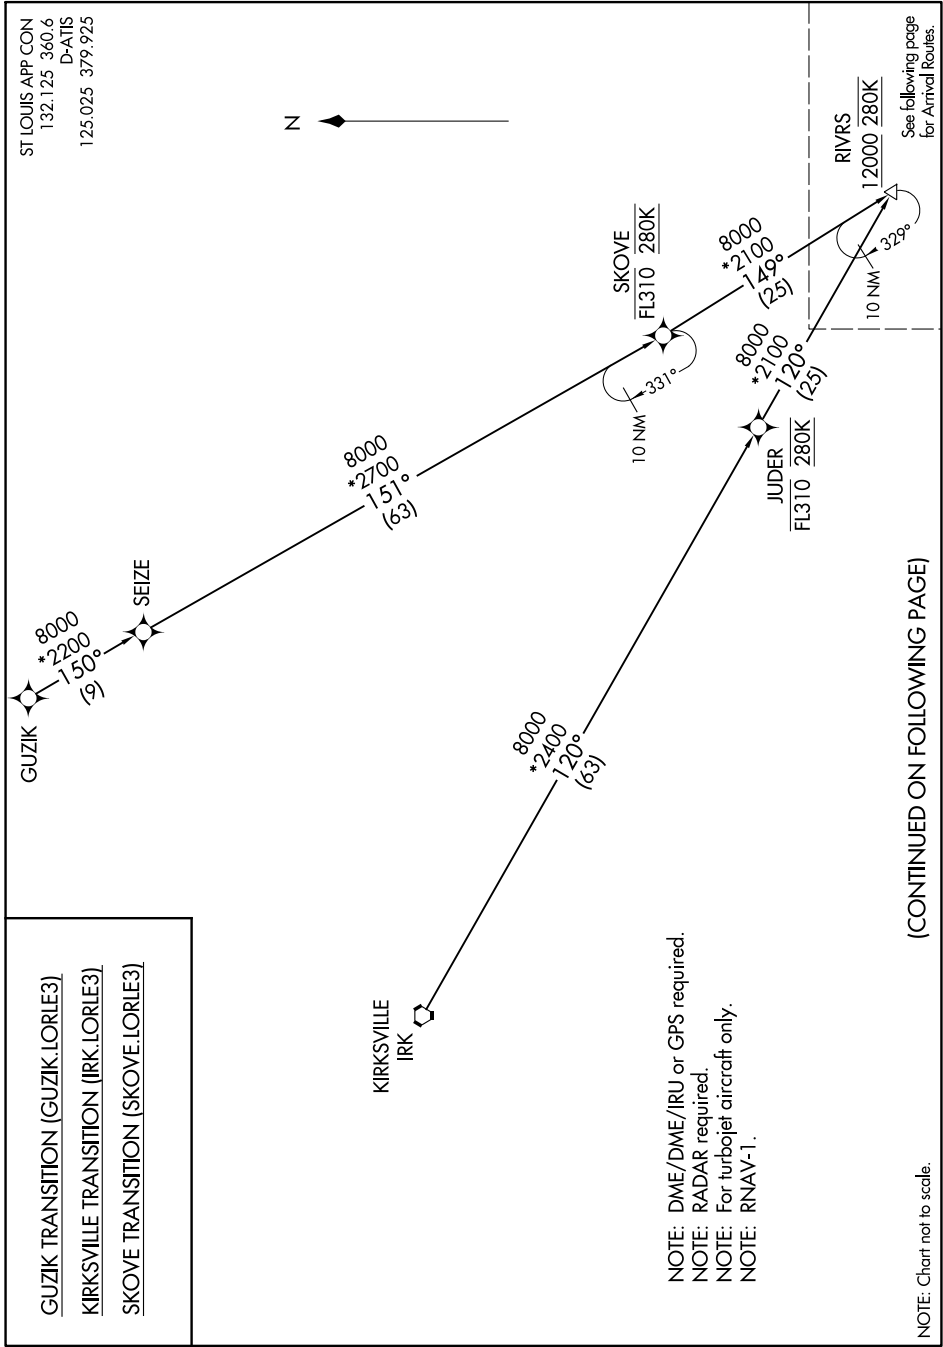

LORLE THREE ARRIVAL (RNAV) Transition Routes

ST LOUIS APP CON
132.125 360.6
D-ATIS
125.025 379.925

See following page
for Arrival Routes.

NC-3, 25 FEB 2021 to 25 MAR 2021

NC-3, 25 FEB 2021 to 25 MAR 2021

(CONTINUED ON FOLLOWING PAGE)

- GUZIK TRANSITION (GUZIK.LORLE3)
- KIRKSVILLE TRANSITION (IRK.LORLE3)
- SKOVE TRANSITION (SKOVE.LORLE3)

- NOTE: DME/DME/IRU or GPS required.
- NOTE: RADAR required.
- NOTE: For turbojet aircraft only.
- NOTE: RNAV-1.

NOTE: Chart not to scale.

LORLE THREE ARRIVAL (RNAV) Transition Routes