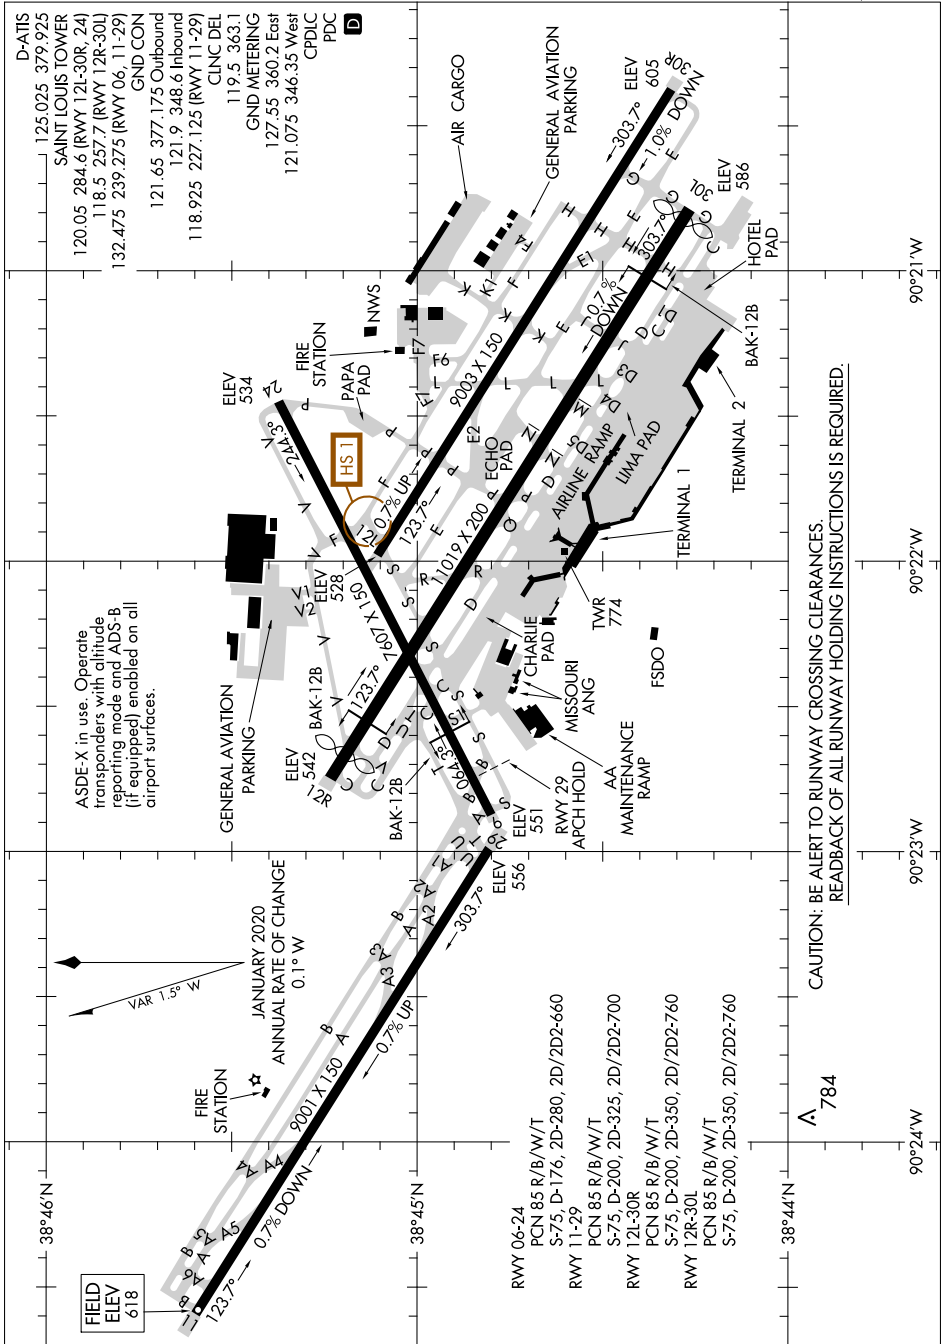

AIRPORT DIAGRAM

ST LOUIS LAMBERT INTL (STL)

AL-360 (FAA)

ST LOUIS, MISSOURI

NC-3, 25 FEB 2021 to 25 MAR 2021

90°21'W

90°22'W

90°23'W

90°24'W

CAUTION: BE ALERT TO RUNWAY CROSSING CLEARANCES. READBACK OF ALL RUNWAY HOLDING INSTRUCTIONS IS REQUIRED.

A 784

NC-3, 25 FEB 2021 to 25 MAR 2021

AIRPORT DIAGRAM

ST LOUIS, MISSOURI

ST LOUIS LAMBERT INTL (STL)