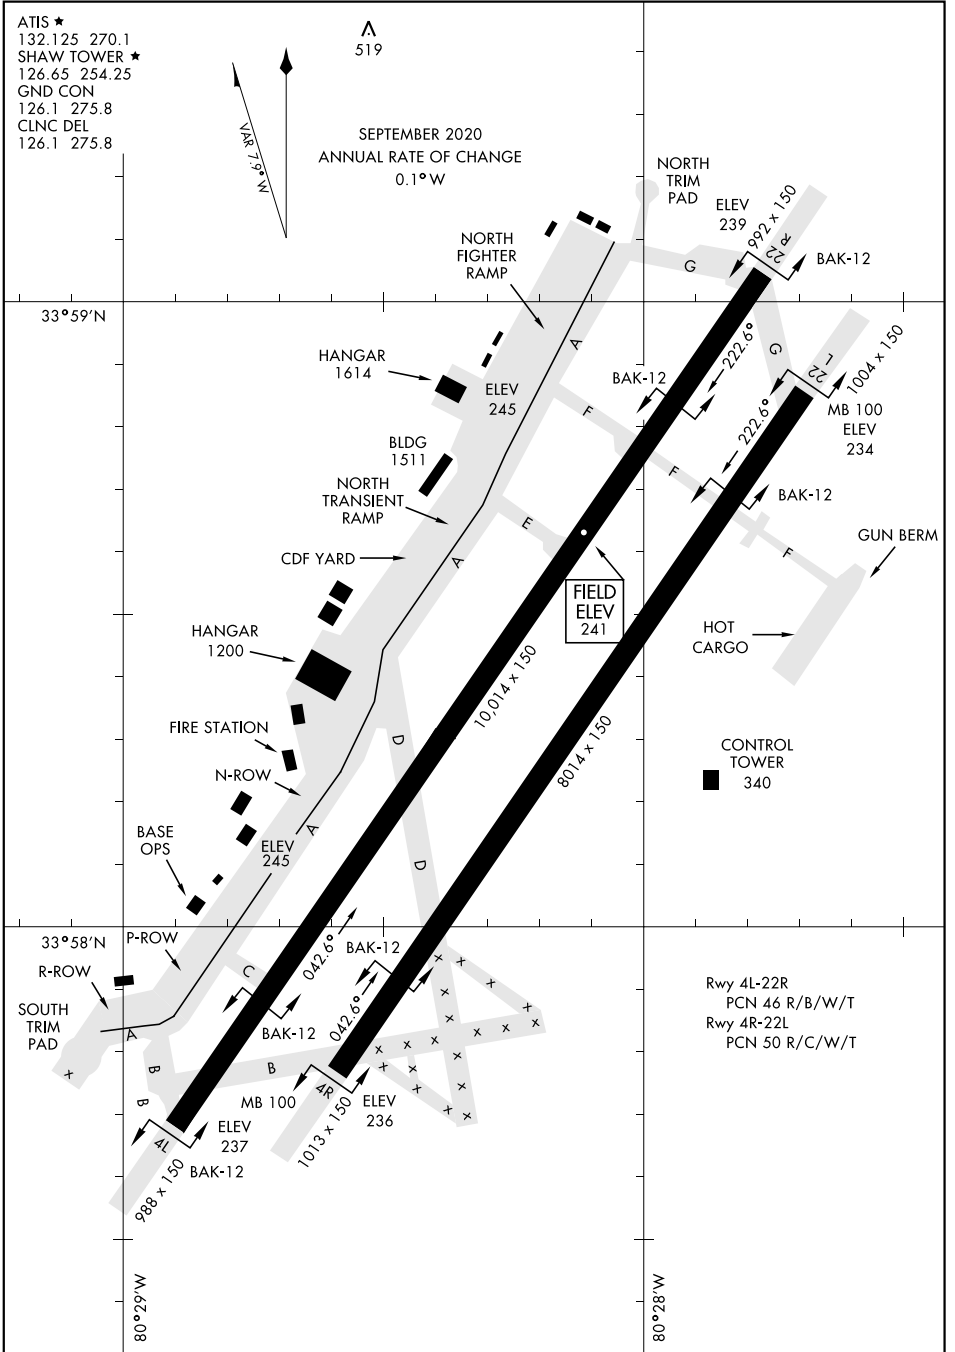

AIRPORT DIAGRAM

AFD-409 [USAF]

SHAW AFB (KSSC)
SUMTER, SOUTH CAROLINA

ATIS ★
 132.125 270.1
 SHAW TOWER ★
 126.65 254.25
 GND CON
 126.1 275.8
 CLNC DEL
 126.1 275.8

▲
 519

SEPTEMBER 2020
 ANNUAL RATE OF CHANGE
 0.1°W

SE-2, 25 FEB 2021 to 25 MAR 2021

SE-2, 25 FEB 2021 to 25 MAR 2021

AIRPORT DIAGRAM

SHAW AFB (KSSC)
SUMTER, SOUTH CAROLINA