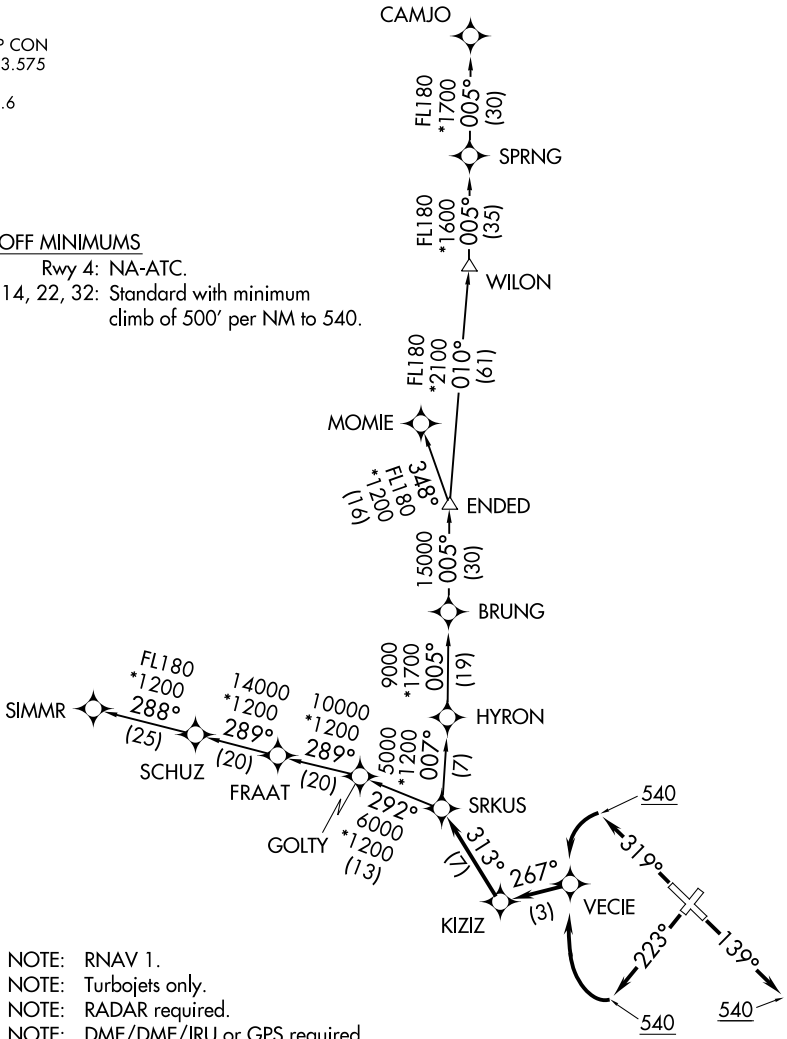

# SRKUS FOUR DEPARTURE (RNAV)

ATIS  
124.375  
SARASOTA TOWER ★  
120.1 (CTAF) 256.8  
CLNC DEL  
118.25  
TAMPA DEP CON  
119.65 353.575  
GND CON  
121.9 273.6

### TAKEOFF MINIMUMS

Rwy 4: NA-ATC.

Rwys 14, 22, 32: Standard with minimum  
climb of 500' per NM to 540.

- NOTE: RNAV 1.
- NOTE: Turbojets only.
- NOTE: RADAR required.
- NOTE: DME/DME/IRU or GPS required.

NOTE: Chart not to scale.

(NARRATIVE ON FOLLOWING PAGE)

SE-3, 25 FEB 2021 to 25 MAR 2021

SE-3, 25 FEB 2021 to 25 MAR 2021