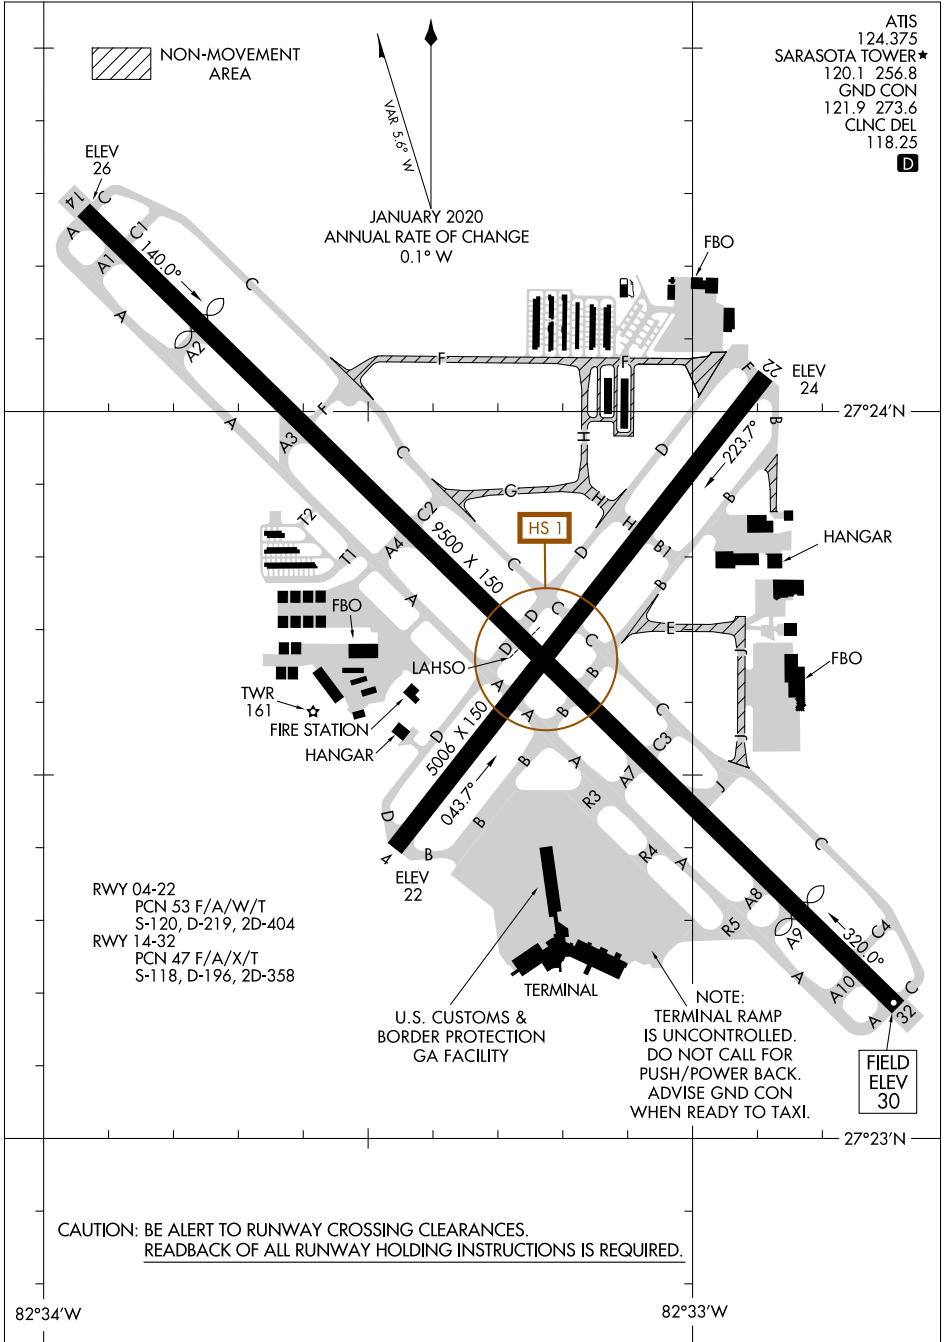

# AIRPORT DIAGRAM

## SARASOTA/BRADENTON INTL (SRQ)

SARASOTA/BRADENTON, FLORIDA

SE-3, 25 FEB 2021 to 25 MAR 2021

SE-3, 25 FEB 2021 to 25 MAR 2021

# AIRPORT DIAGRAM

SARASOTA/BRADENTON, FLORIDA

## SARASOTA/BRADENTON INTL (SRQ)