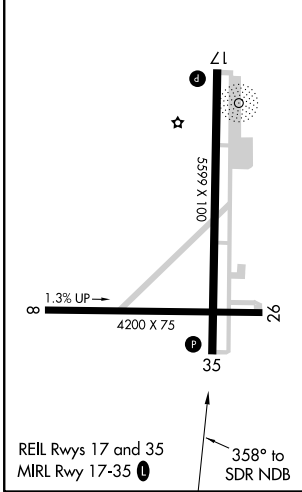

NDB	SDR	APP CRS	Rwy Idg	5599
359		358°	TDZE	2426
			Apt Elev	2430

NDB RWY 35

WINSTON FIELD (SNK)

NA Circling NA to Rwy 8-26. When VGSJ inop, Circling Rwy 17 NA at night.

MISSED APPROACH: Climbing left turn to 4100 in SDR NDB holding pattern.

AWOS-3 119,925	FORT WORTH CENTER 127.45 290.3	UNICOM 122.8 (CTAF)
--------------------------	--	-------------------------------

ELEV 2430	TDZE 2426
-----------	-----------

CATEGORY	A	B	C	D
S-35	2960-1	534 (600-1)	2960-1½ 534 (600-1½)	NA
CIRCLING	2960-1	530 (600-1)	2960-1½ 530 (600-1½)	NA