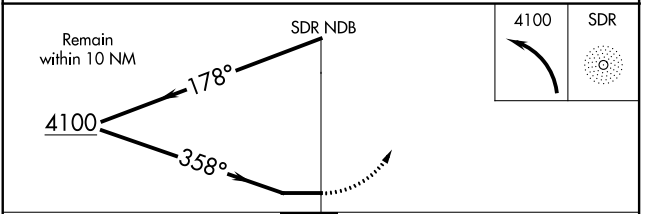

ELEV 2430	TDZE 2426