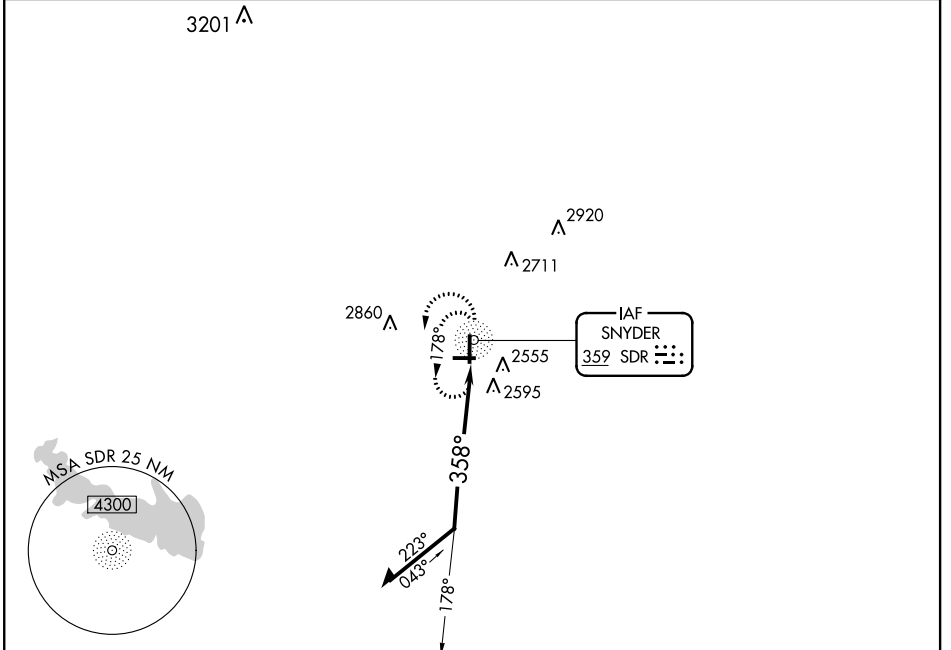

NDB	SDR	APP CRS	Rwy Idg	5599
359		358°	TDZE	2426
			Apt Elev	2430

NDB RWY 35

WINSTON FIELD (SNK)

NA Circling NA to Rwy 8-26. When VGSJ inop, Circling Rwy 17 NA at night.

MISSED APPROACH: Climbing left turn to 4100 in SDR NDB holding pattern.

AWOS-3 119,925	FORT WORTH CENTER 127.45 290.3	UNICOM 122.8 (CTAF)
--------------------------	--	-------------------------------

ELEV 2430	TDZE 2426
-----------	-----------

CATEGORY	A	B	C	D
S-35	2960-1	534 (600-1)	2960-1½ 534 (600-1½)	NA
CIRCLING	2960-1	530 (600-1)	2960-1½ 530 (600-1½)	NA

SC-2, 25 FEB 2021 to 25 MAR 2021

SC-2, 25 FEB 2021 to 25 MAR 2021