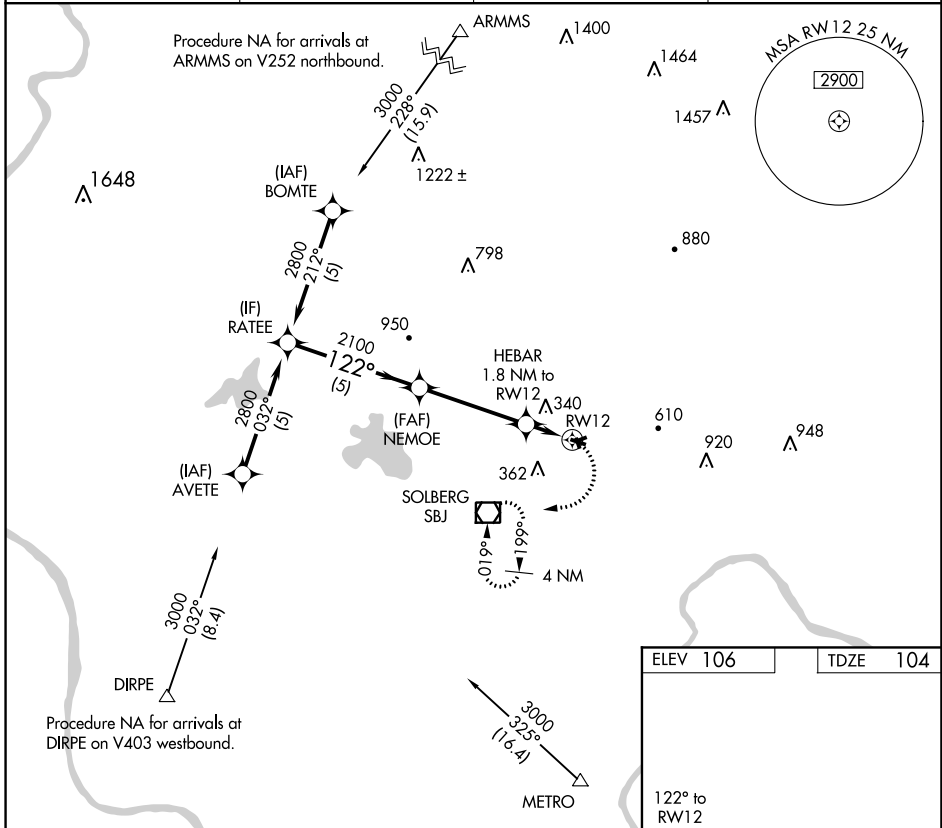

# RNAV (GPS) RWY 12

SOMERSET (SMQ)

APP CRS	Rwy Idg	<b>2739</b>
<b>122°</b>	TDZE	<b>104</b>
	Apt Elev	<b>106</b>

RNP APCH.	MISSED APPROACH: Climbing right turn to 2500 direct SBJ VOR/DME and hold, continue climb in hold to 2500
<p>▼ Procedure NA at night. Rwy 12 helicopter visibility reduction below 1 SM NA.</p> <p>▲</p>	

ASOS <b>120.6</b>	NEW YORK APP CON <b>132.8 379.9</b>	UNICOM <b>123.0</b> (CTAF)	<b>118.325</b> <b>0</b>
----------------------	--	-------------------------------	-------------------------

NE-2, 25 FEB 2021 to 25 MAR 2021

NE-2, 25 FEB 2021 to 25 MAR 2021

CATEGORY	A	B	C	D
LN AV MDA	640-1	536 (600-1)		NA
CIRCLING	640-1 534 (600-1)	960-1¼ 854 (900-1¼)		NA