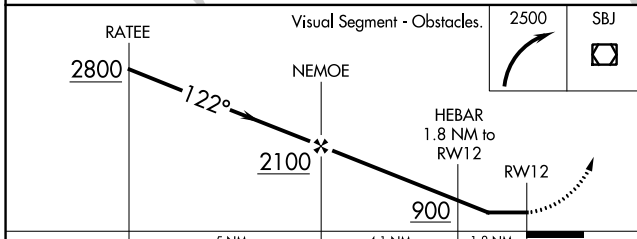

CATEGORY	A	B	C	D
LN AV MDA	640-1	536 (600-1)		NA
CIRCLING	640-1 534 (600-1)	960-1¼ 854 (900-1¼)		NA