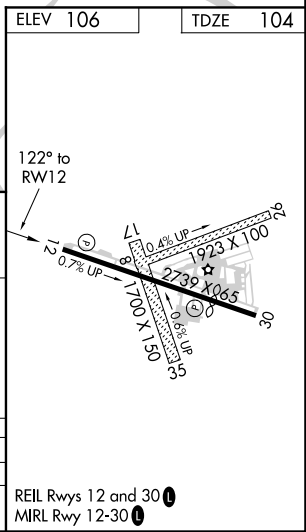

CATEGORY	A	B	C	D
LN AV MDA	640-1	536 (600-1)		NA
CIRCLING	640-1 534 (600-1)	960-1¼ 854 (900-1¼)		NA