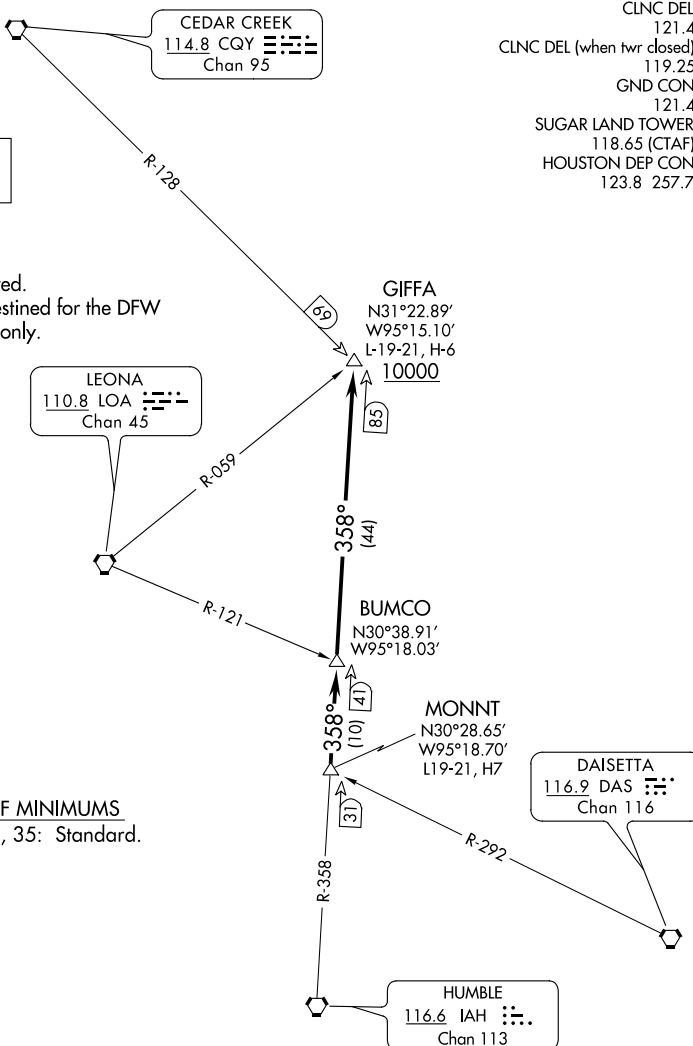

GIFFA NINE DEPARTURE

AL-5537 (FAA)

SUGAR LAND RGNL (SGR)

HOUSTON, TEXAS

ATIS★
 118.125
 CLNC DEL
 121.4
 CLNC DEL (when hwr closed)
 119.25
 GND CON
 121.4
 SUGAR LAND TOWER★
 118.65 (CTAF)
 HOUSTON DEP CON
 123.8 257.7

**TOP ALTITUDE:
ASSIGNED BY ATC**

NOTE: RADAR required.
 NOTE: For aircraft destined for the DFW
 terminal area only.

TAKEOFF MINIMUMS
 Rwy 17, 35: Standard.

SC-5, 25 FEB 2021 to 25 MAR 2021

SC-5, 25 FEB 2021 to 25 MAR 2021

(NARRATIVE ON FOLLOWING PAGE)

NOTE: Chart not to scale.

GIFFA NINE DEPARTURE

HOUSTON, TEXAS

SUGAR LAND RGNL (SGR)