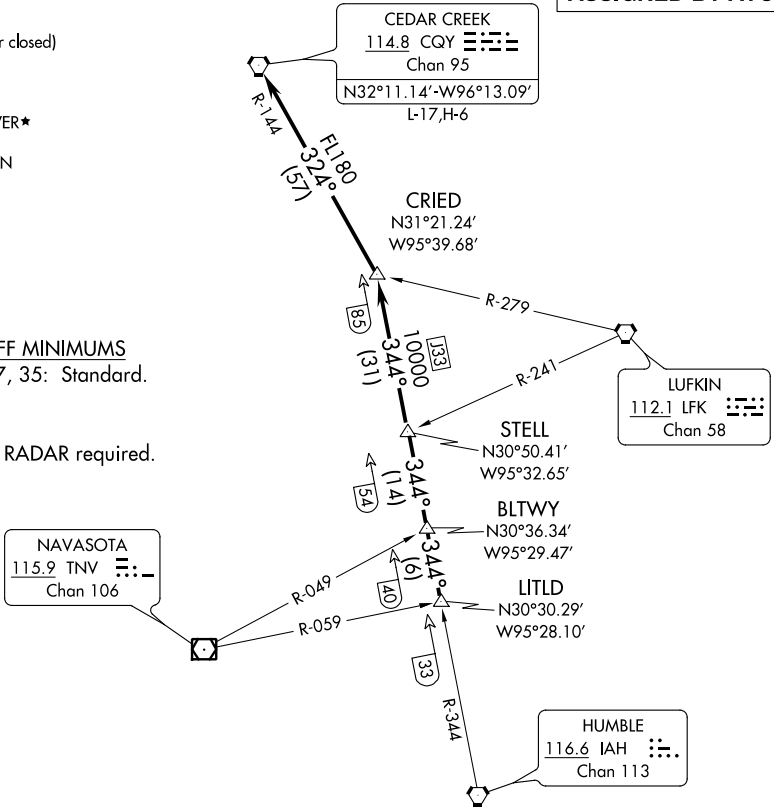

CRIED NINE DEPARTURE

AL-5537 (FAA)

SUGAR LAND RGNL (SGR)

HOUSTON, TEXAS

ATIS ★
 118.125
 CLNC DEL
 121.4
 CLNC DEL (when twr closed)
 119.25
 GND CON
 121.4
 SUGAR LAND TOWER★
 118.65 (CTAF)
 HOUSTON DEP CON
 123.8 257.7

**TOP ALTITUDE:
ASSIGNED BY ATC**

TAKEOFF MINIMUMS
Rwys 17, 35: Standard.

NOTE: RADAR required.

SC-5, 25 FEB 2021 to 25 MAR 2021

SC-5, 25 FEB 2021 to 25 MAR 2021

(NARRATIVE ON FOLLOWING PAGE)

NOTE: Chart not to scale.

CRIED NINE DEPARTURE

HOUSTON, TEXAS

SUGAR LAND RGNL (SGR)