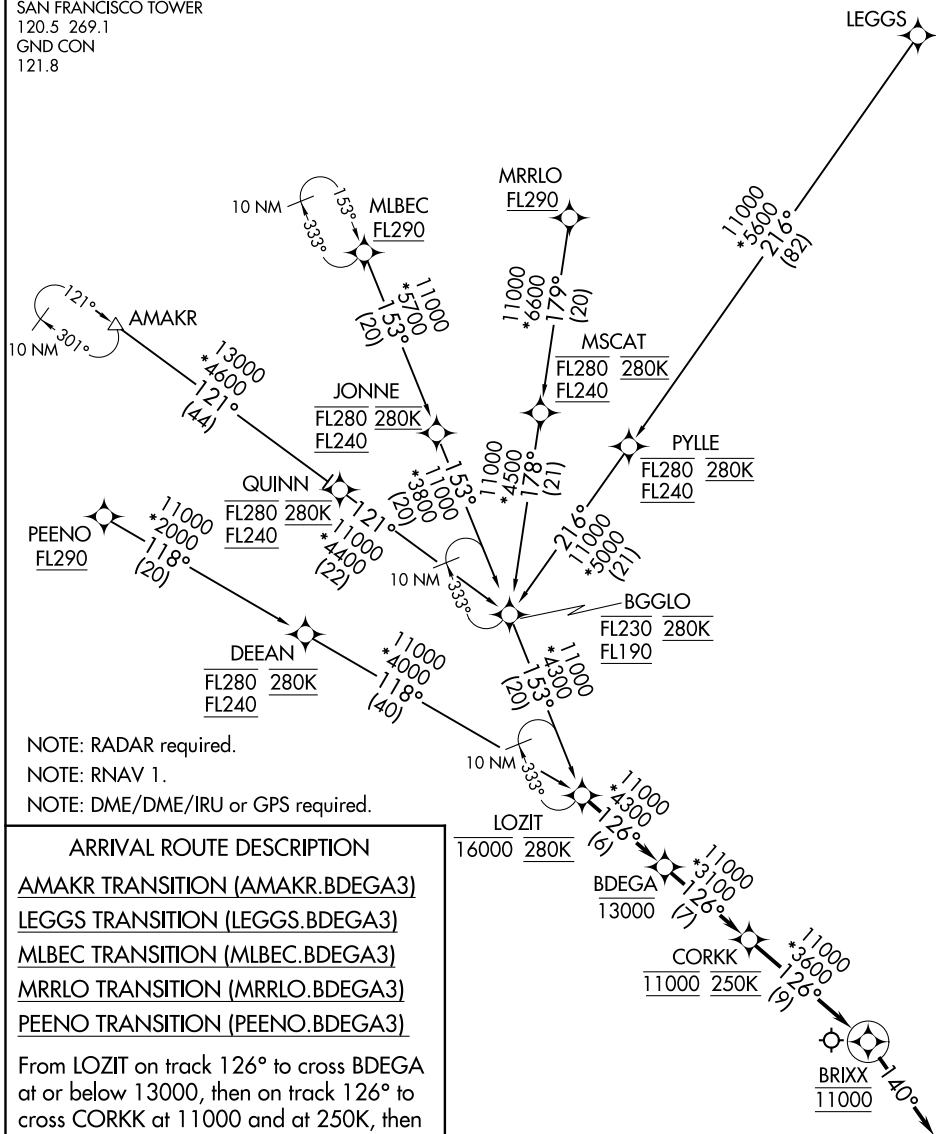

BDEGA THREE ARRIVAL (RNAV)

AL-375 (FAA)

OAKLAND CENTER
125.85 323.0
NORCAL APP CON
133.95 317.6
D-ATIS
113.7 115.8 118.85
SAN FRANCISCO TOWER
120.5 269.1
GND CON
121.8

NOTE: RADAR required.
NOTE: RNAV 1.
NOTE: DME/DME/IRU or GPS required.

ARRIVAL ROUTE DESCRIPTION

AMAKR TRANSITION (AMAKR.BDEGA3)

LEGGs TRANSITION (LEGGs.BDEGA3)

MLBEC TRANSITION (MLBEC.BDEGA3)

MRRLO TRANSITION (MRRLO.BDEGA3)

PEENO TRANSITION (PEENO.BDEGA3)

From LOZIT on track 126° to cross BDEGA at or below 13000, then on track 126° to cross CORKK at 11000 and at 250K, then on track 126° to BRIXX, then on track 140° course.

NOTE: Chart not to scale.

BDEGA THREE ARRIVAL (RNAV)

SW-2, 25 FEB 2021 to 25 MAR 2021

SW-2, 25 FEB 2021 to 25 MAR 2021